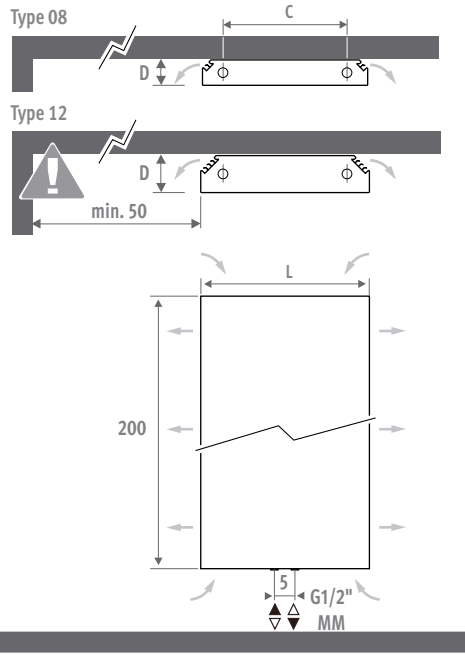

## AFMETINGEN (in cm)

Primo	D = 9.2			D = 13.2		
Kirei	D = 11.5			D = 15.8		
L	41	52	65	53	70	90
C	20.6	31.6	44.6	27.8	44.8	64.8