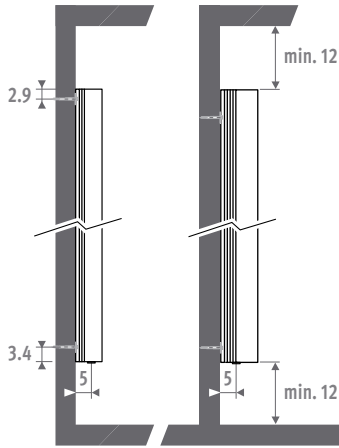

## AFMETINGEN (in cm)

Primo	D = 9.2			D = 13.2		
Kirei	D = 11.5			D = 15.8		
L	41	52	65	53	70	90
C	20.6	31.6	44.6	27.8	44.8	64.8