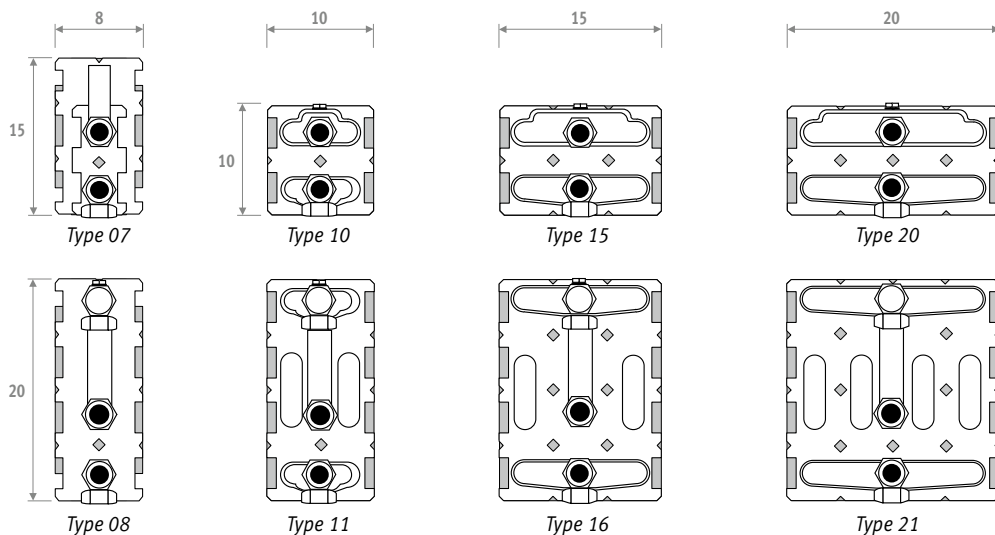

STRADA HYBRID ■ OVERZICHT WARMTEWISSELAARS

Gewicht en waterinhoud zonder verpakking of opties.

GEWICHT IN KG/METER

Type	H 20	35	50	65	95
06	6.7	9.0	11.1	13.3	17.5
10	7.5	9.8	12.0	14.3	18.9
11	---	11.2	13.5	15.8	20.4
15	9.4	11.9	14.4	16.9	21.8
16	---	14.2	16.7	19.2	24.1
20	11.4	14.0	16.7	19.4	24.8
21	---	16.7	19.5	22.1	27.5

WATERINHOUD IN LITER / METER

Type	Alle hoogtes
07*	0.51
08**	0.63
10	0.65
11	1.33
15	0.98
16	1.98
20	1.32
21	2.66

* Strada type 06, hoogte 20

** Strada type 06, alle andere hoogtes