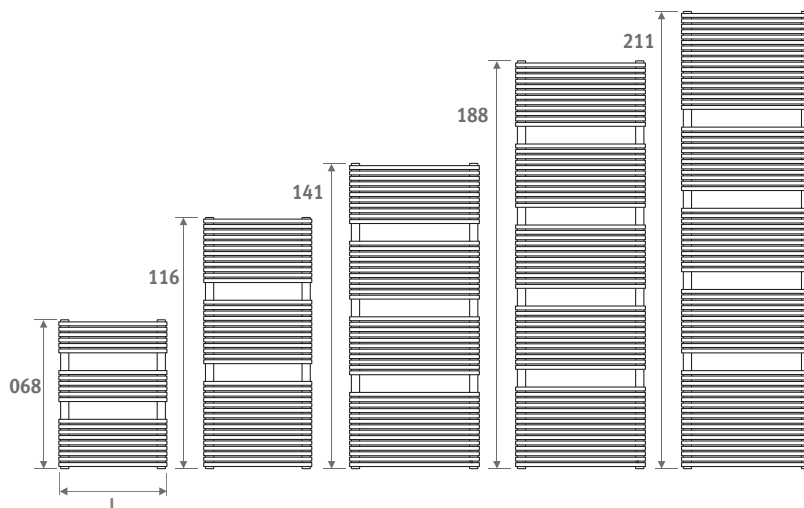

ARISTOCRAT RVS MAT