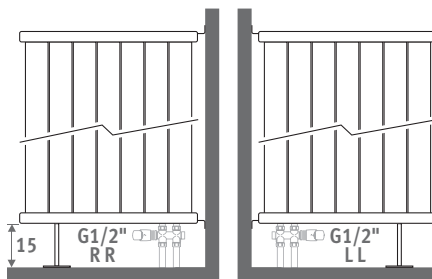

CODE	€	
	st. colour	other
Deco Panel Vertical Single		
PVSS.HHHLLL.XXX/RR	82,00	98,40
PVSS.HHHLLL.XXX/LL	82,00	98,40
Deco Panel Vertical Double		
PVDS.HHHLLL.XXX/RR	82,00	98,40
PVDS.HHHLLL.XXX/LL	82,00	98,40

Deco Panel Vertical is available from height 120 cm up to 300 cm and from length 28 cm up to 120 cm, see: www.jaga.com

SINGLE

code	height	length	colour	conn.
PVSW .	180	028 .	XXX	/MM
fill in colour code _____				

L	H 180	Watts	Watts	€	€
		75/65	55/45	st. colour	other
028	490	251	334,70	401,50	
040	736	377	456,60	547,90	
053	981	502	576,60	692,10	
066	1226	628	697,60	837,40	
078	1471	753	820,00	984,00	
091	1716	878	940,70	1128,90	
103	1962	1004	1060,90	1273,20	
116	2207	1130	1183,00	1419,60	

L	H 192	Watts	Watts	€	€
		75/65	55/45	st. colour	other
028	520	266	344,00	413,00	
040	781	400	471,50	565,80	
053	1041	533	599,00	718,70	
066	1301	666	726,40	871,70	
078	1561	799	852,10	1022,40	
091	1821	932	978,00	1173,60	
103	2082	1065	1104,40	1325,20	
116	2342	1198	1232,90	1479,50	

L	H 200	Watts	Watts	€	€
		75/65	55/45	st. colour	other
028	540	276	352,60	423,00	
040	811	415	481,90	578,30	
053	1081	553	612,70	735,30	
066	1351	691	743,30	892,10	
078	1621	829	874,00	1048,70	
091	1891	967	1002,60	1203,10	
103	2162	1106	1133,10	1359,70	
116	2432	1244	1264,60	1517,80	

L	H 220	Watts	Watts	€	€
		75/65	55/45	st. colour	other
028	590	301	369,30	443,40	
040	886	452	508,60	610,30	
053	1181	603	647,70	777,40	
066	1476	754	789,00	946,80	
078	1771	904	928,10	1113,70	
091	2066	1055	1067,10	1280,60	
103	2362	1206	1205,40	1446,30	
116	2657	1357	1345,60	1614,70	

L	H 240	Watts	Watts	€	€
		75/65	55/45	st. colour	other
028	641	327	388,90	466,50	
040	961	490	536,20	643,40	
053	1282	654	686,20	823,50	
066	1602	817	832,60	999,10	
078	1922	980	982,40	1178,80	
091	2243	1144	1130,00	1356,20	
103	2563	1307	1277,60	1533,20	
116	2884	1471	1426,20	1711,40	

L	H 260	Watts	Watts	€	€
		75/65	55/45	st. colour	other
028	692	353	406,80	488,30	
040	1037	528	562,80	675,40	
053	1383	705	721,10	865,30	
066	1729	881	878,30	1053,90	
078	2075	1057	1034,40	1241,30	
091	2421	1234	1192,50	1430,90	
103	2766	1409	1349,60	1619,70	
116	3112	1586	1507,00	1808,40	

DOUBLE

code	height	length	colour	conn.
PVDW .	180	028 .	XXX	/MM
fill in colour code _____				

L	H 180	Watts	Watts	€	€
		75/65	55/45	st. colour	other
028	740	376	669,20	803,10	
040	1109	564	913,20	1095,70	
053	1479	752	1153,30	1383,90	
066	1849	941	1395,50	1674,50	
078	2219	1129	1639,80	1967,80	
091	2589	1317	1881,80	2258,00	
103	2958	1505	2121,50	2545,90	
116	3328	1693	2366,10	2839,20	

L	H 192	Watts	Watts	€	€
		75/65	55/45	st. colour	other
028	779	396	688,10	825,70	
040	1169	595	943,00	1131,60	
053	1558	793	1197,90	1437,60	
066	1948	991	1452,90	1743,40	
078	2338	1189	1703,60	2044,50	
091	2727	1387	1956,10	2347,40	
103	3117	1586	2208,90	2650,50	
116	3506	1784	2465,80	2959,00	

L	H 200	Watts	Watts	€	€
		75/65	55/45	st. colour	other
028	806	410	705,30	846,10	
040	1208	615	964,10	1156,90	
053	1611	820	1225,50	1470,70	
066	2014	1025	1486,50	1783,80	
078	2417	1230	1748,00	2097,50	
091	2820	1435	2005,20	2406,40	
103	3222	1639	2266,20	2719,50	
116	3625	1844	2529,40	3035,30