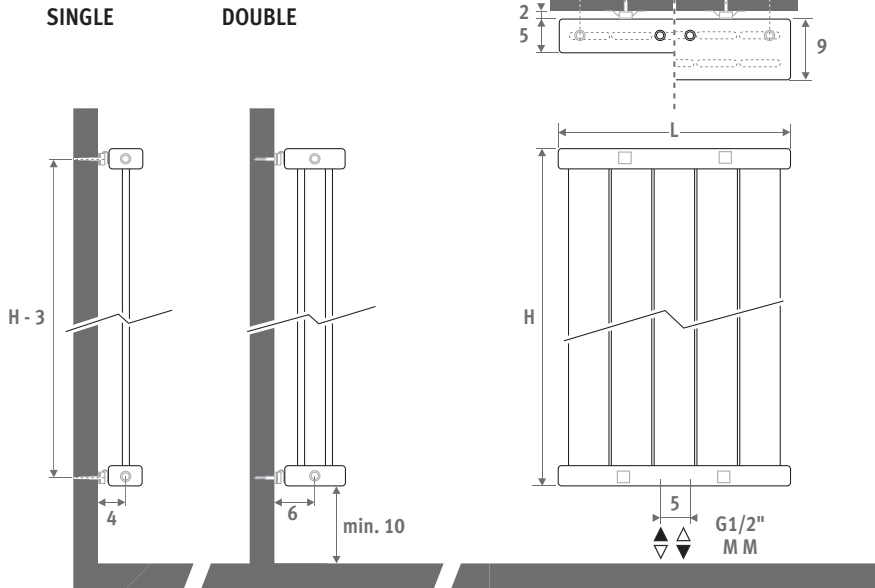

DECO PANEL VERTICAL DOUBLE traffic white 333

EyeCatchers

From design to art

DECO PANEL

DECO PANEL VERTICAL

DIMENSIONS (in cm)

SINGLE **DOUBLE**

- standard connection
- variant