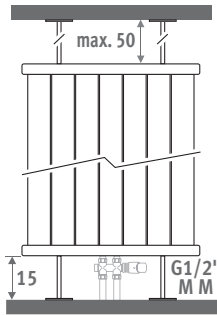

DECO PANEL VERTICAL DOUBLE traffic white 333

EyeCatchers

From design to art

DECO PANEL

DECO PANEL VERTICAL

DIMENSIONS (in cm)

SINGLE **DOUBLE**

- standard connection
- variant

fill in sleeve coupling code

Precision metal tube 15/1	115
Precision metal tube 16/1	116
Precision metal tube 18/1	118
RPE/ALU tube 16/2	316
RPE/ALU tube 18/2	318

Other connections:

See chapter "Connection sets and valves" for all connection options and technical information

SURCHARGE FREESTANDING MODEL

For radiators from 53 cm up to max. 103 cm length.

Delivery:

- 2 feet
- 2 ceiling fixings
- connection MM G1/2"

Recommended connection set: set 42

CODE	€	
	st. colour	other
Deco Panel Vertical Single		
PVSW.HHHLLL.XXX/MM	109,30	131,10
Deco Panel Vertical Double		
PVDW.HHHLLL.XXX/MM	109,30	131,10

SURCHARGE PERPENDICULAR TO THE WALL

For radiators from 53 cm up to max. 103 cm length.

Height max. 220 cm

Connection code: specify code LL or RR instead of MM

Delivery:

- 1 foot
- 2 side fixings
- connection LL or RR G1/2"