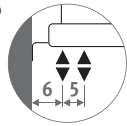

CODE	€	
	st. colour	other
Deco Panel Vertical Single		
PVSS.HHHLLL.XXX/RR	82,00	98,40
PVSS.HHHLLL.XXX/LL	82,00	98,40
Deco Panel Vertical Double		
PVDS.HHHLLL.XXX/RR	82,00	98,40
PVDS.HHHLLL.XXX/LL	82,00	98,40

Deco Panel Vertical is available from height 120 cm up to 300 cm and from length 28 cm up to 120 cm, see: www.jaga.com

SINGLE

code	height	length	colour	conn.
PVSW .	180	028 .	XXX	/MM
fill in colour code _____				

L	H 180	Watts	Watts	€	€
		75/65	55/45	st. colour	other
028	490	251	334,70	401,50	
040	736	377	456,60	547,90	
053	981	502	576,60	692,10	
066	1226	628	697,60	837,40	
078	1471	753	820,00	984,00	
091	1716	878	940,70	1128,90	
103	1962	1004	1060,90	1273,20	
116	2207	1130	1183,00	1419,60	

L	H 192	Watts	Watts	€	€
		75/65	55/45	st. colour	other
028	520	266	344,00	413,00	
040	781	400	471,50	565,80	
053	1041	533	599,00	718,70	
066	1301	666	726,40	871,70	
078	1561	799	852,10	1022,40	
091	1821	932	978,00	1173,60	
103	2082	1065	1104,40	1325,20	
116	2342	1198	1232,90	1479,50	

L	H 200	Watts	Watts	€	€
		75/65	55/45	st. colour	other
028	540	276	352,60	423,00	
040	811	415	481,90	578,30	
053	1081	553	612,70	735,30	
066	1351	691	743,30	892,10	
078	1621	829	874,00	1048,70	
091	1891	967	1002,60	1203,10	
103	2162	1106	1133,10	1359,70	
116	2432	1244	1264,60	1517,80	

L	H 220	Watts	Watts	€	€
		75/65	55/45	st. colour	other
028	590	301	369,30	443,40	
040	886	452	508,60	610,30	
053	1181	603	647,70	777,40	
066	1476	754	789,00	946,80	
078	1771	904	928,10	1113,70	
091	2066	1055	1067,10	1280,60	
103	2362	1206	1205,40	1446,30	
116	2657	1357	1345,60	1614,70	

L	H 240	Watts	Watts	€	€
		75/65	55/45	st. colour	other
028	641	327	388,90	466,50	
040	961	490	536,20	643,40	
053	1282	654	686,20	823,50	
066	1602	817	832,60	999,10	
078	1922	980	982,40	1178,80	
091	2243	1144	1130,00	1356,20	
103	2563	1307	1277,60	1533,20	
116	2884	1471	1426,20	1711,40	

L	H 260	Watts	Watts	€	€
		75/65	55/45	st. colour	other
028	692	353	406,80	488,30	
040	1037	528	562,80	675,40	
053	1383	705	721,10	865,30	
066	1729	881	878,30	1053,90	
078	2075	1057	1034,40	1241,30	
091	2421	1234	1192,50	1430,90	
103	2766	1409	1349,60	1619,70	
116	3112	1586	1507,00	1808,40	

DOUBLE

code	height	length	colour	conn.
PVDW .	180	028 .	XXX	/MM
fill in colour code _____				

L	H 180	Watts	Watts	€	€
		75/65	55/45	st. colour	other
028	740	376	669,20	803,10	
040	1109	564	913,20	1095,70	
053	1479	752	1153,30	1383,90	
066	1849	941	1395,50	1674,50	
078	2219	1129	1639,80	1967,80	
091	2589	1317	1881,80	2258,00	
103	2958	1505	2121,50	2545,90	
116	3328	1693	2366,10	2839,20	

L	H 192	Watts	Watts	€	€
		75/65	55/45	st. colour	other
028	779	396	688,10	825,70	
040	1169	595	943,00	1131,60	
053	1558	793	1197,90	1437,60	
066	1948	991	1452,90	1743,40	
078	2338	1189	1703,60	2044,50	
091	2727	1387	1956,10	2347,40	
103	3117	1586	2208,90	2650,50	
116	3506	1784	2465,80	2959,00	

L	H 200	Watts	Watts	€	€
		75/65	55/45	st. colour	other
028	806	410	705,30	846,10	
040	1208	615	964,10	1156,90	
053	1611	820	1225,50	1470,70	
066	2014	1025	1486,50	1783,80	
078	2417	1230	1748,00	2097,50	
091	2820	1435	2005,20	2406,40	
103	3222	1639	2266,20	2719,50	
116	3625	1844	2529,40	3035,30