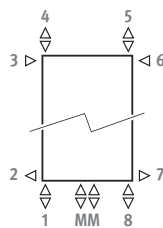

Other connections (no surcharge)

- bottom connection: enter code 18 or 81
- top connection: enter code 45 or 54
- side connection: ordering code: specify 32, 67, 41 or 58. Code 32 or 67 not suitable for the perpendicular to the wall model PVSS/PVDS.
- cross-over connection: enter code 51 or 48