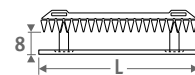

OPTIONS

Towel rail / hat rack in chrome-plated aluminium