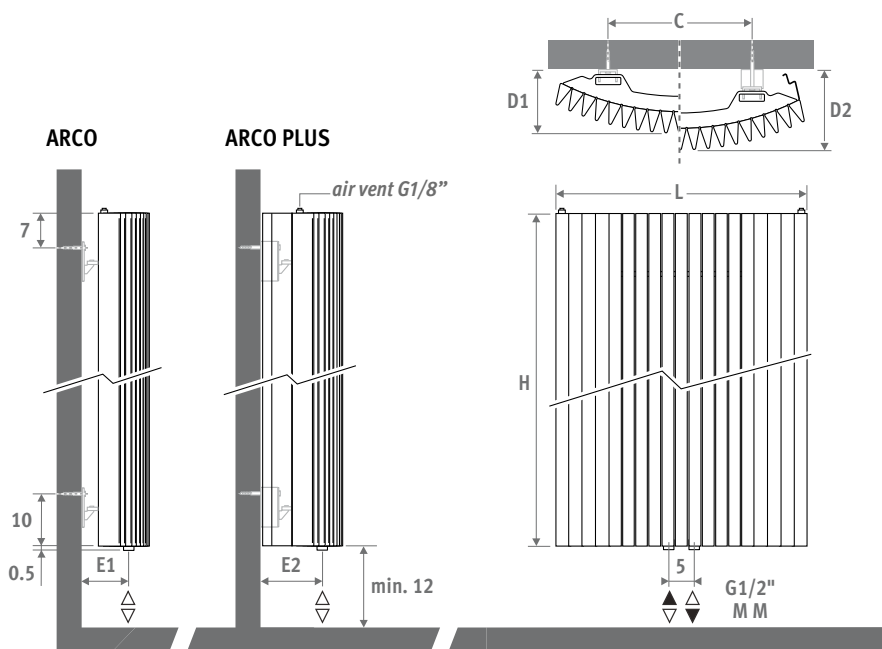

DIMENSIONS (in cm)

ARCO ARCO PLUS

L	C	D1	D2	E1	E2
29.8	10	10.1	14.1	4.1	8.1
41.0	20	11.1	16.1	5.1	10.1
51.9	30	12.7	17.7	6.7	11.7
62.5	40	12.2	17.2	6.2	11.2
73.3	50	13.7	18.7	7.7	12.7
83.9	60	15.7	20.7	9.7	14.7