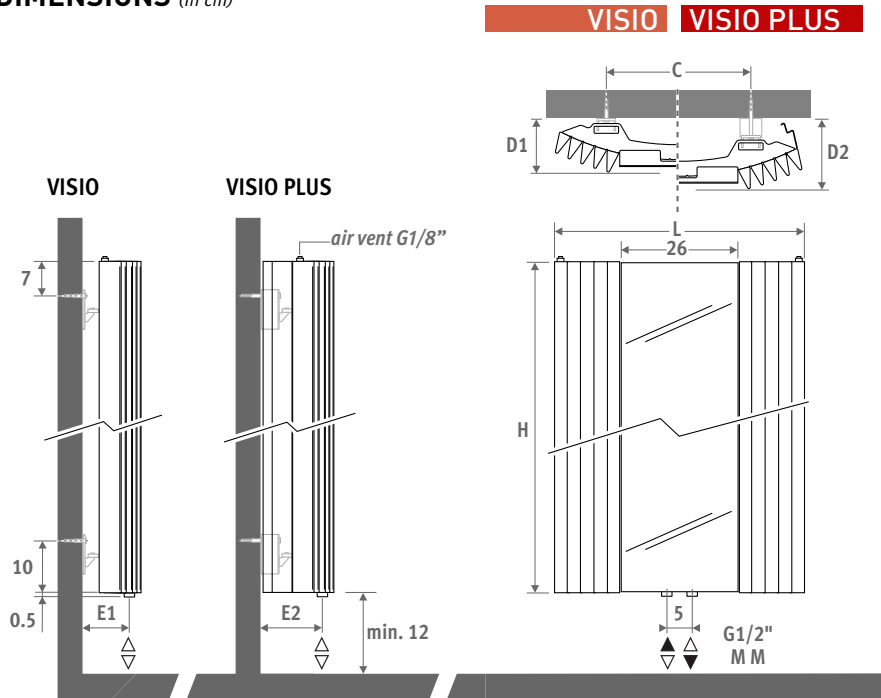

EN442 output at 20°C room temperature

IGUANA VISIO

DIMENSIONS (in cm)

L	C	D1	D2	E1	E2
51.9	30	10.5	15.5	6.7	11.7
62.5	40	11.0	16.0	6.2	11.2
73.3	50	12.5	17.5	7.7	12.7

DELIVERY

- central connection MM underneath
- wall fixing
- 2 chrome-plated air vents G1/8"
- Iguana Plus is supplied with two side panels