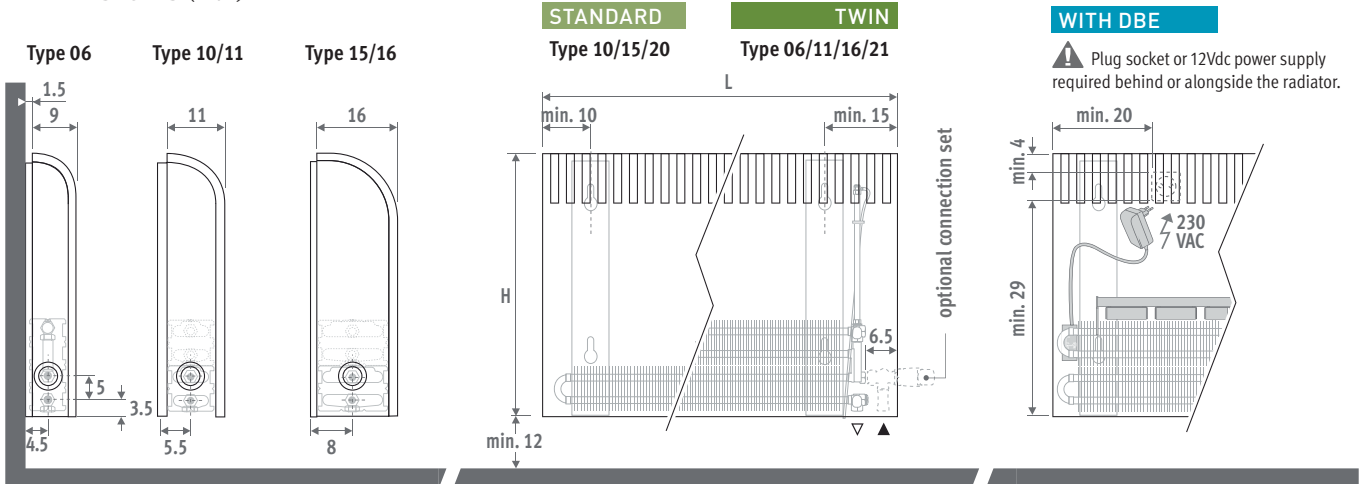

KNOCKONWOOD

KNOCKONWOOD

DIMENSIONS (in cm)

DELIVERY

Delivered in a cardboard box, which can also be used as protection on site after installation.

Standard delivery:

- Low-H₂O heat exchanger with wall brackets, fixing kit, extended air vent 1/8" and drain plug 1/2"
 - casing in one piece with wooden cover in plywood with high-grade veneer and metal side panels in sandblast grey (001)
 - cover plate in stainless steel effect for the side panel at the opposite end from the valve
- Delivery with DBE:

- number of DBE unit(s) varies according to the length
- operation, control and power supply 12VDC
- mounting instructions
- packed with the radiator

CONNECTION

Standard connection:

Bottom end left or right, to the wall or to the floor. Connection to the wall via the bottom of the casing, or totally concealed within the casing, depending on the valve or connection set chosen.