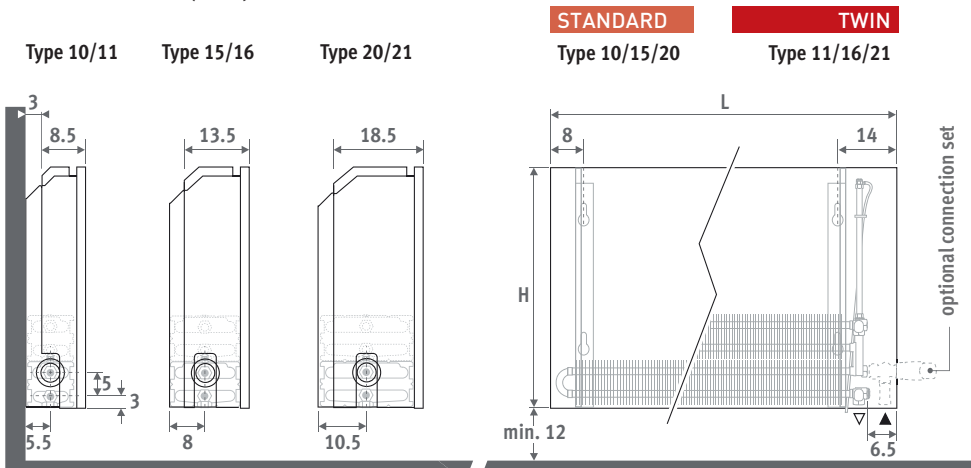

Also available as freestanding model for glazed façades. See page 148 .

LINEA PLUS

LINEA PLUS

DIMENSIONS (in cm)

DELIVERY

Easy to install by one person. Delivered in a cardboard box, which can also be used as protection on site after installation.