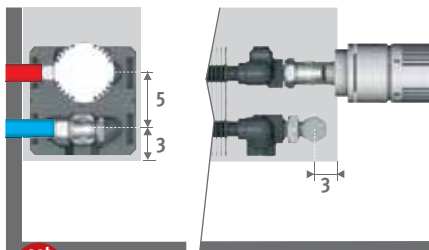

Other colours: see colour chart.

CONNECTION

Standard connection:

Bottom end left or right, to the wall or to the floor. Connection to the wall via the bottom of the casing, or totally concealed within the casing, depending on the valve or connection set chosen.

Optional high level valve:

add to the code of the radiator /30 (left) or /60 (right)

Ex. LINW.035 050 10.xxx/60

High level valve details : see "Connection sets & Valves".

Optional remote controlled valve: add to the code of the radiator /00.

Ex. LINW.035 050 10.xxx/00

For valve set prices see chapter "Connection sets & valves"

CONNECTION SETS

To the wall, totally concealed within the casing

TRV head and sleeve couplings Eurocone 3/4" included.

set 225

CODE 2-PIPE

COLO.SW2.JC.4...

71,00

COLO.SW2.JW.4...

61,00

fill in sleeve coupling code

Precision metal tube 14/1 114