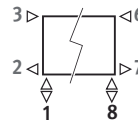

Standard colours:

- traffic white RAL 9016 (333), smooth satin matt
 - sandblast grey (001), fine texture metallic
- Other colours: see colour chart.

CONNECTION

Code:

1° number = flow

2° number = return

Standard connection:

Code 18, reversible 18 or 81

Other connections (no surcharge):

- side connection:
 - one-sided: code 32 or 67 instead of 18
 - cross-over: code 37 or 62 instead of 18
- single point connection: code 11 (left) or 88 (right) instead of 18.