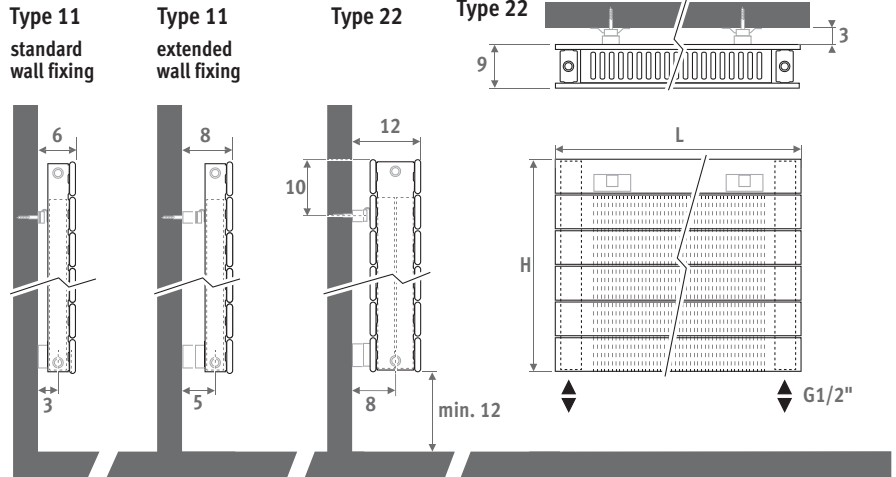

Vertical version: see p. 112.
Freestanding version: see p. 160.

PANEL PLUS HORIZONTAL sandblast grey 001

PANEL PLUS HORIZONTAL

PANEL PLUS HORIZONTAL

DIMENSIONS (in cm)

- standard connection
- variant

Vertical version: see p. 112.
Freestanding version: see p. 160.

Code 18, reversible 18 or 81

Other connections (no surcharge):

- side connection:
 - one-sided: code 32 or 67 instead of 18
 - cross-over: code 37 or 62 instead of 18
- single point connection: code 11 (left) or 88 (right) instead of 18.

Always use a vertical diffusion tube (ø 10 to 12mm) min. 100 mm long and a reduction washer.

CONNECTION SETS

Example showing connection set to the wall

Jaga Deco double angled

TRV head and sleeve couplings included.