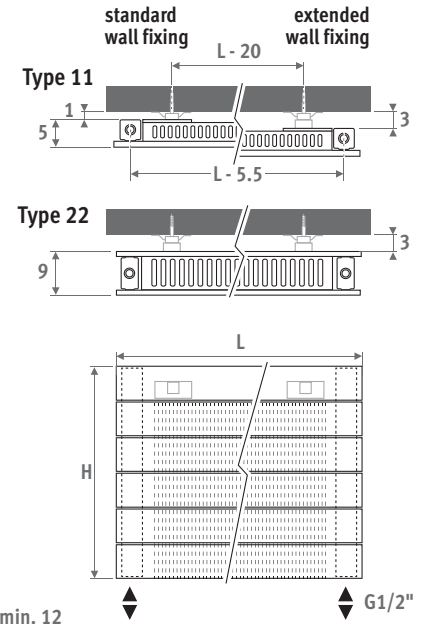

Standard colours:

- traffic white RAL 9016 (333), smooth satin matt
 - sandblast grey (001), fine texture metallic
- Other colours: see colour chart.

CONNECTION

Code:

1° number = flow

2° number = return

Standard connection:

Code 18, reversible 18 or 81

Other connections (no surcharge):

- side connection:
 - one-sided: code 32 or 67 instead of 18
 - cross-over: code 37 or 62 instead of 18
- single point connection: code 11 (left) or 88 (right) instead of 18.

Always use a vertical diffusion tube (ø 10 to 12mm) min. 100 mm long and a reduction washer.

CONNECTION SETS

Example showing connection set to the wall

Jaga Deco double angled

TRV head and sleeve couplings included.