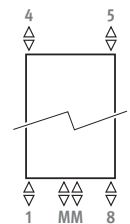

DIMENSIONS (in cm)

BASIC

DELIVERY

- central connection MM underneath and 18/81 below
- wall fixing
- chrome-plated air vent and 3 drain plugs G1/2"

COLOURS

Environmentally friendly, scratch-resistant, high UV resistant powder coating.

Standard colour:

- traffic white RAL 9016 (233), smooth glossy finish

CONNECTION

Code:

1° number = flow

2° number = return

Standard connection:

- central connection MM below or on top, flow left or right. Connection 18 or 81 is also possible.

- single point connection: see chapter "Connection set & Valves" - set 81 or 82.
- one pipe connection with code MM and connection set 41 or 42.

Other connections (no surcharge):

When assigning a different connection code MM will still continue to exist.

- top connection: enter code 45 or 54. Insert pipe included. Has to be mounted in the return. Always mount an air vent on the central heating pipework.
- electric heating element and mixed application: see "Parts & Options"