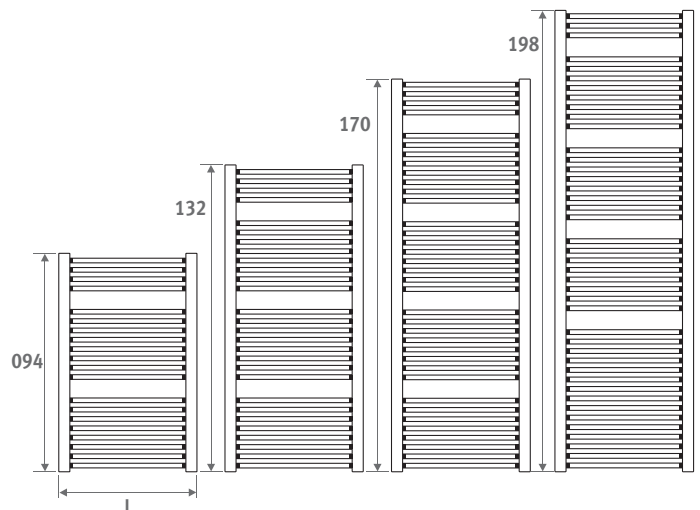

CONNECTION SETS

Connection set to the wall with a Deco-Pro valve

TRV head and sleeve couplings included.

set
48

BRUSHED STAINLESS STEEL

€

CODE.PW3.PS.1...

238,00

set
41

CHROME

€

CODE.PW3.AW.1...

153,00

CODE.PW3.AC.1...

167,00

fill in sleeve coupling code

Precision metal tube 15/1 115

Precision metal tube 16/1 116

Precision metal tube 18/1 118

RPE/ALU tube 16/2 316

RPE/ALU tube 18/2 318

Other connection sets and sleeve couplings

See chapter "Connection sets and valves Eyecatchers" for all connection options and technical information.

For electric element see p. 382

SANI BASIC

BASIC

code height length colour conn.
SBAW . 094 050 . XXX /MM
fill in colour code —

	Watts 75/65	Watts 55/45	€ st. colour
L H 094			
050	427	224	448,00
L H 132			
050	605	317	549,00
060	706	370	578,00
L H 170			
050	775	405	650,00
060	906	476	683,00
L H 198			
060	1081	567	766,00
075	1317	694	830,00

EN442 output at 20°C room temperature