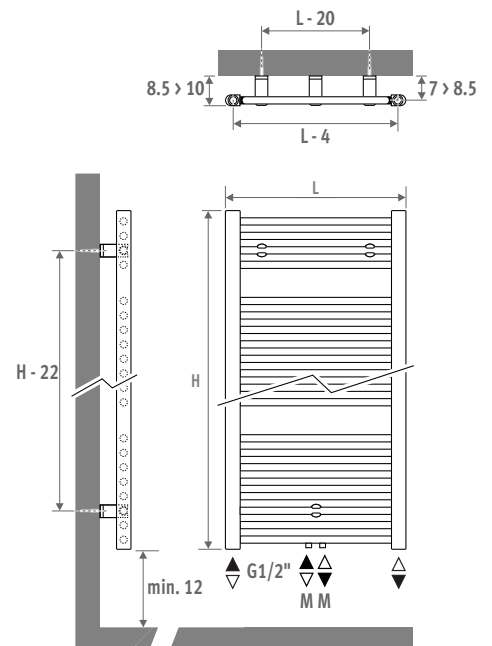

jaga

CLIMATE DESIGNERS

Heating 

SANI BASIC € 2022.EX

DIMENSIONS (in cm)

BASIC

DELIVERY

- central connection MM underneath and 18/81 below
- wall fixing
- chrome-plated air vent and 3 drain plugs G1/2"

Standard connection:

- central connection MM below or on top, flow left or right. Connection 18 or 81 is also possible.

- single point connection: see chapter "Connection set & Valves" - set 81 or 82.
- one pipe connection with code MM and connection set 41 or 42.

	Watts	Watts	€
	75/65	55/45	st. colour
L H 094			
050	427	223	529
L H 132			
050	605	315	648
060	706	368	683
L H 170			
050	775	402	768
060	906	472	805
L H 198			
060	1081	563	905
075	1317	689	981

EN442 output at 20°C room temperature