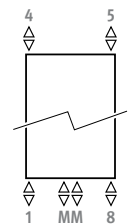

DIMENSIONS (in cm)

BASIC

DELIVERY

- central connection MM underneath and 18/81 below
- wall fixing
- chrome-plated air vent and 3 drain plugs G1/2"

COLOURS

Environmentally friendly, scratch-resistant, high UV resistant powder coating.

Standard colour:

- traffic white RAL 9016 (233), smooth glossy finish

CONNECTION

Code:

1° number = flow

2° number = return

Standard connection:

- central connection MM below or on top, flow left or right. Connection 18 or 81 is also possible.

- single point connection: see chapter "Connection set & Valves" - set 81 or 82.
- one pipe connection with code MM and connection set 41 or 42.

Other connections (no surcharge):

When assigning a different connection code MM will still continue to exist.

- top connection: enter code 45 or 54. Insert pipe included. Has to be mounted in the return. Always mount an air vent on the central heating pipework.
- electric heating element and mixed application: see "Parts & Options"