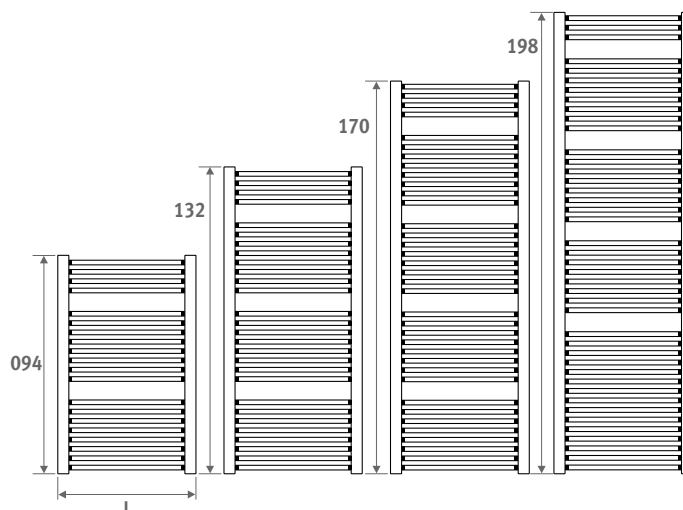

SANI BASIC

CONNECTION SETS

Connection set to the wall with a Deco-Pro valve

TRV head and sleeve couplings included.

set 48
BRUSHED STAINLESS STEEL €

CODE.PW3.PS.1... **280**

set 41
CHROME €

CODE.PW3.AW.1... **118**

CODE.PW3.AC.1... **134**

fill in sleeve coupling code

Precision metal tube 15/1 **115**

Precision metal tube 16/1 **116**

Precision metal tube 18/1 **118**

RPE/ALU tube 16/2 **316**

RPE/ALU tube 18/2 **318**

Other connection sets and sleeve couplings

See chapter "Connection sets and valves Eyecatchers" for all connection options and technical information.

For electric element see p. 378

BASIC

code	height	length	colour	conn.
SBAW .	094	050 . XXX	/MM	
		<i>fill in colour code</i> ____		

	Watts	Watts	€
	75/65	55/45	st. colour
L H 094			
050	427	223	529
L H 132			
050	605	315	648
060	706	368	683
L H 170			
050	775	402	768
060	906	472	805
L H 198			
060	1081	563	905
075	1317	689	981

EN442 output at 20°C room temperature

SANI BASIC