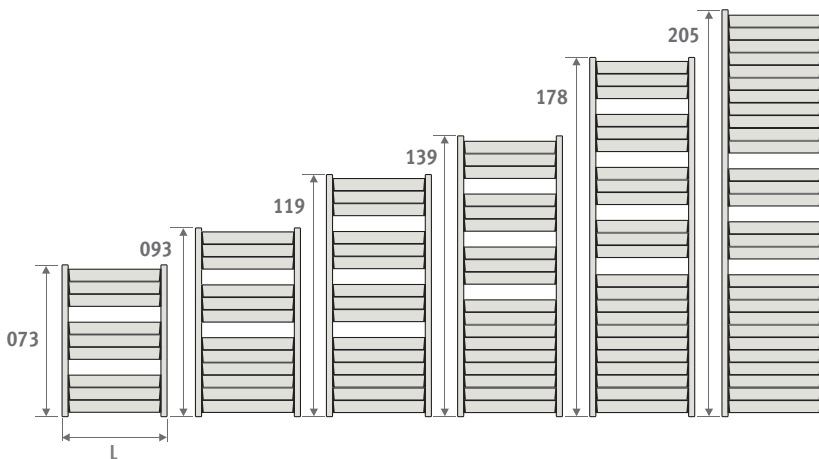

## DIMENSIONS (in cm)

## CONNECTION SETS

### Connection set to the wall Jaga Deco double angled

TRV head and sleeve couplings included.

set 35	CHROME	€
	CODE.JH2.AW.1...	148,40
	CODE.JH2.AC.1...	162,60

fill in sleeve coupling code

Precision metal tube 15/1	115
Precision metal tube 16/1	116
Precision metal tube 18/1	118
RPE/ALU tube 16/2	316
RPE/ALU tube 18/2	318

## SANI LOUVRE

code height length colour conn.  
SLOW . 073 040 . XXX /18  
fill in colour code —|

	Watts 75/65	Watts 55/45	€ st. colour	€ other
--	----------------	----------------	-----------------	------------