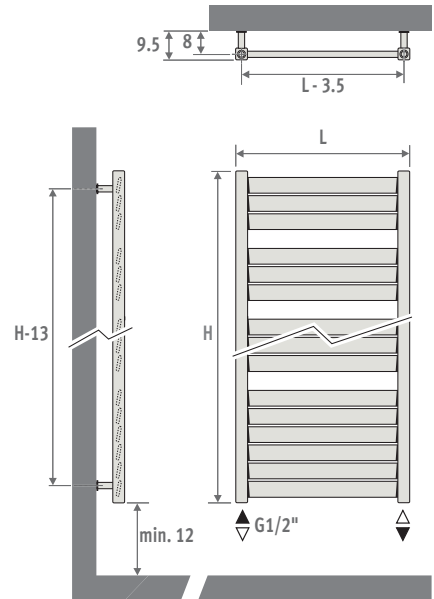

## DIMENSIONS (in cm)

## CONNECTION

Code:

1° number = flow

2° number = return

Standard connection:

Code 18, reversible 18 or 81

Other connections (no surcharge):

- top connection:
  - enter code 45 or 54. Insert pipe included. Has to be mounted in the return.
  - Always mount an air vent on the central heating pipework.
- side connection:
  - enter code 41 or 58.
- single point connection: see chapter "Connection set & Valves" - set 81 or 82.
  - Not possible with a radiator on feet.
- electric heating element and mixed application: see "Parts & Options"