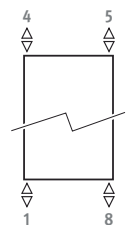

## DIMENSIONS (in cm)

## CONNECTION

Code:

1° number = flow

2° number = return

Standard connection:

Code 18, reversible 18 or 81

Other connections (no surcharge):

- top connection:
  - enter code 45 or 54. Insert pipe included. Has to be mounted in the return.
  - Always mount an air vent on the central heating pipework.
- side connection:
  - enter code 41 or 58.
- single point connection: see chapter "Connection set & Valves" - set 81 or 82.
  - Not possible with a radiator on feet.
- electric heating element and mixed application: see "Parts & Options"

## CONNECTION SETS