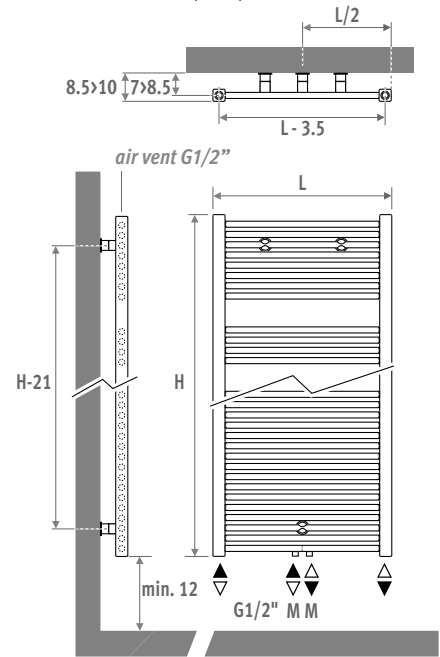

DIMENSIONS (in cm)

DELIVERY

- central connection MM underneath
- wall fixing
- chrome-plated air vent and 3 drain plugs G1/2"

COLOURS

Environmentally friendly, scratch-resistant, high UV resistant powder coating.

Standard colours:

- traffic white RAL 9016 (233), smooth glossy finish
- sandblast grey (001), fine texture metallic

Other colours: see colour chart.

CONNECTION

Code:

1° number = flow

2° number = return

Standard connection:

- central connection MM below or on top, flow left or right. Connection 18 or 81 is also possible

Other connections:

When assigning a different connection code MM will be removed (no surcharge - extended delivery time).

- top connection: enter code 45 or 54. Insert pipe included. Has to be mounted in the return. Always mount an air vent on the central heating pipework.
- side connection: enter code 41 or 58
- single point connection: see chapter "Connection set & Valves" - set 81 or 82. Not possible with a radiator on feet.
- one pipe connection with code MM and connection set 41 or 42.
- electric heating element and mixed application: see "Parts & Options"