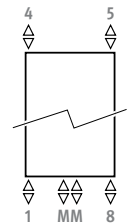

CONNECTION

Code:

1° number = flow

2° number = return

Standard connection:

- central connection MM below or on top, flow left or right. Connection 18 or 81 is also possible

Other connections:

When assigning a different connection code MM will be removed (no surcharge - extended delivery time).

- top connection: enter code 45 or 54. Insert pipe included. Has to be mounted in the return. Always mount an air vent on the central heating pipework.
- side connection: enter code 41 or 58
- single point connection: see chapter "Connection set & Valves" - set 81 or 82. Not possible with a radiator on feet.
- one pipe connection with code MM and connection set 41 or 42.
- electric heating element and mixed application: see "Parts & Options"

	Watts	Watts	€	€
	75/65	55/45	st. colour	other
L H 093				
050	494	255	627	753
060	581	299	671	803
L H 122				
040	546	281	692	831
050	665	341	711	853
060	784	402	741	889
L H 137				
040	617	316	741	889
050	752	385	762	915
060	887	453	796	954
070	1022	522	831	995
L H 175				
040	766	389	877	1053
050	931	473	905	1086
060	1097	558	945	1133
070	1262	642	990	1188
080	1428	726	1036	1244
L H 205				
060	1314	665	1095	1313
070	1509	764	1154	1386
080	1705	864	1216	1458