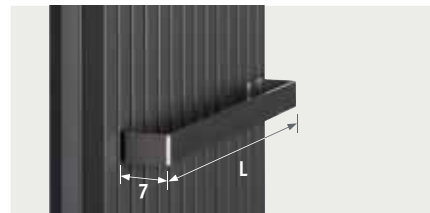

OPTIONS

Towel rail in stainless steel

CODE	L	min. L radiator	€
9042.03329.011	33	33	156,00
9042.03413.011	41	41	156,00
9042.03497.011	50	50	156,00
9042.03581.011	58	58	156,00
9042.03665.011	67	67	156,00