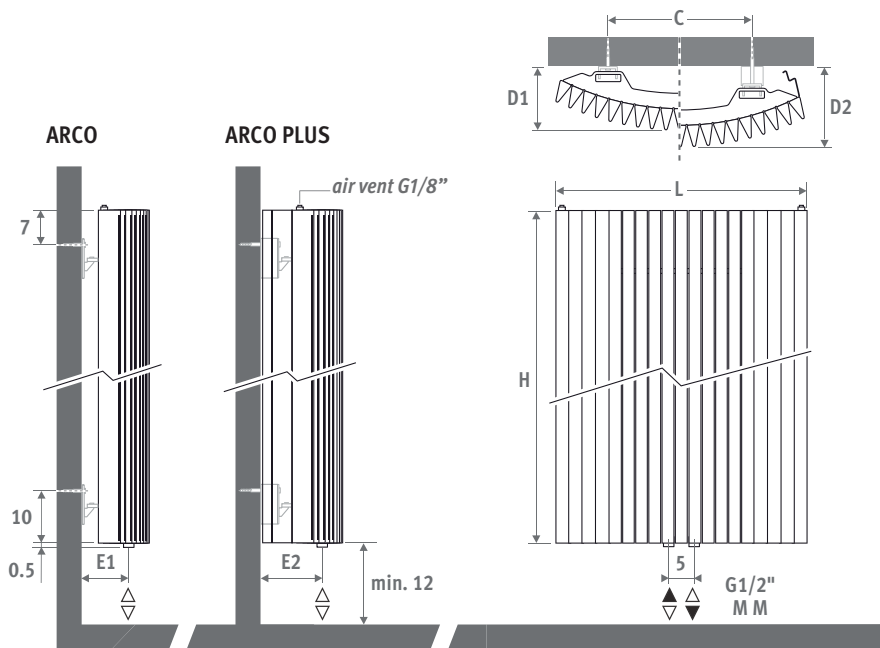

DIMENSIONS (in cm)

ARCO ARCO PLUS

L	C	D1	D2	E1	E2
29.8	10	10.1	14.1	4.1	8.1
41.0	20	11.1	16.1	5.1	10.1
51.9	30	12.7	17.7	6.7	11.7
62.5	40	12.2	17.2	6.2	11.2
73.3	50	13.7	18.7	7.7	12.7
83.9	60	15.7	20.7	9.7	14.7