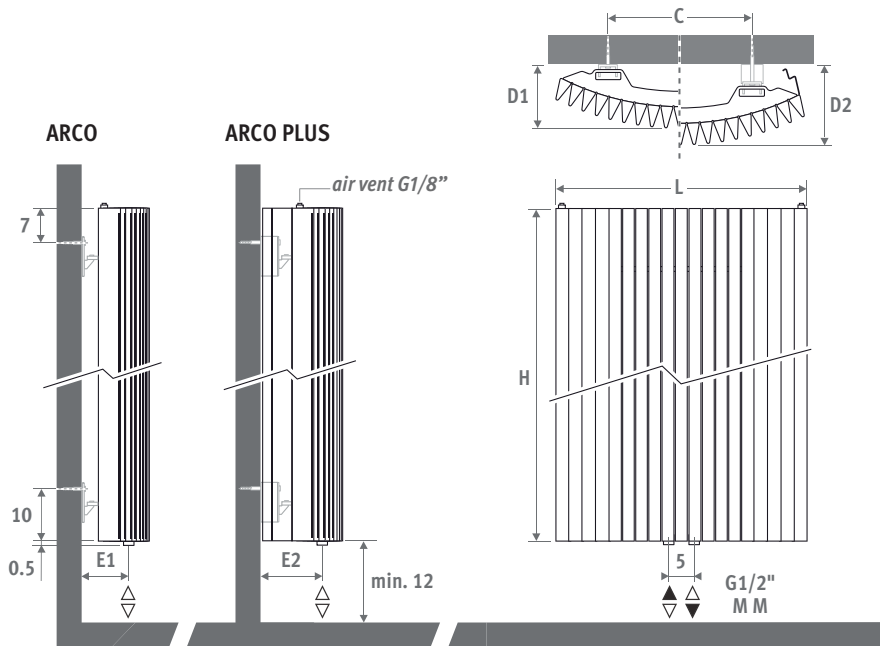

IGUANA ARCO

DIMENSIONS (in cm)

ARCO ARCO PLUS