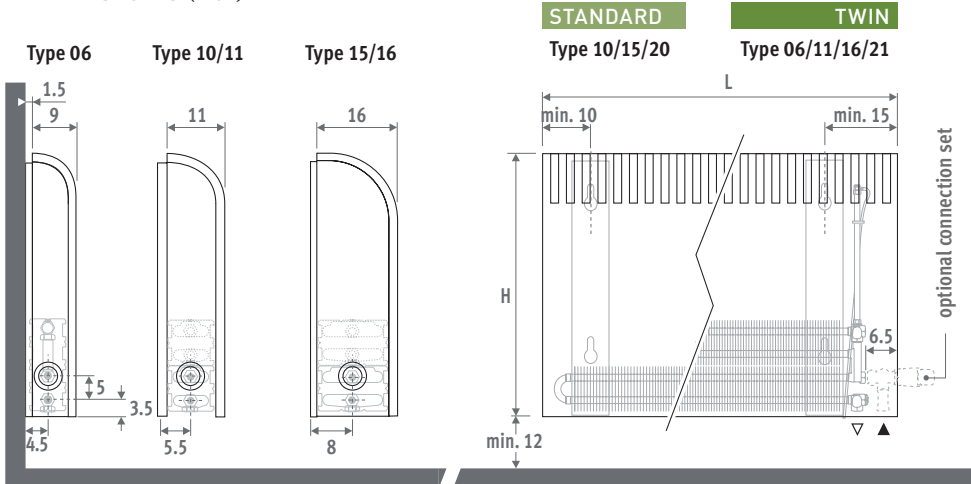

KNOCKKONWOOD

KNOCKONWOOD

DIMENSIONS (in cm)

DELIVERY

Delivered in a cardboard box, which can also be used as protection on site after installation. Standard delivery:

- Low-H₂O heat exchanger with wall brackets, fixing kit, extended air vent 1/8" and drain plug 1/2"
- casing in one piece with wooden cover in plywood with high-grade veneer and metal side panels in sandblast grey (001)
- cover plate in stainless steel effect for the side panel at the opposite end from the valve