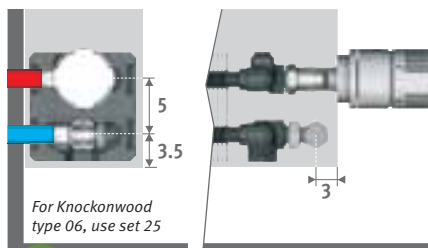

Optional high level valve:

add to the code of the radiator /30 (left) or /60 (right)
Ex. KNOW.030 060 06.xxx/60
High level valve details : see "Connection sets & Valves".

Optional remote controlled valve:

add to the code of the radiator /00.
Ex. KNOW.030 060 06.xxx/00

For valve set prices see chapter "Connection sets & valves"

CONNECTION SETS

To the wall, totally concealed within the casing

TRV head and sleeve couplings Eurocone 3/4" included.