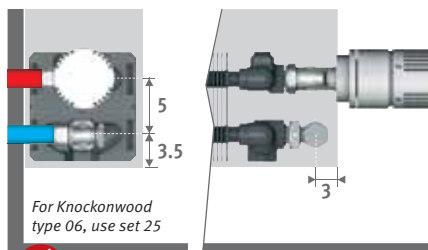

## CONNECTION SETS

**To the wall, totally concealed within the casing**

TRV head and sleeve couplings Eurocone 3/4" included.

For Knockonwood type 06, use set 25

set 225

CODE 2-PIPE

	COLO.SW2.JC.4...	71,00
	COLO.SW2.JW.4...	61,00