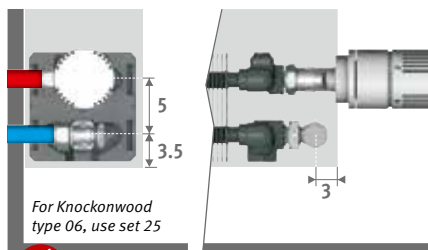

Ex. KNOW.030 060 06.xxx/**00** For valve set prices see chapter "Connection sets & valves"

ORDERING CODE

code	height	length	type	colour
KNOW .	055	060	10 .	XXX
<i>fill in type of wood</i>				

CONNECTION SETS

To the wall, totally concealed within the casing

TRV head and sleeve couplings Eurocone 3/4" included.

For Knockonwood type 06, use set 25 **set 225** **CODE 2-PIPE** €

	COLO.SW2.AW.4...	66,00
	COLO.SW2.JW.4...	72,00