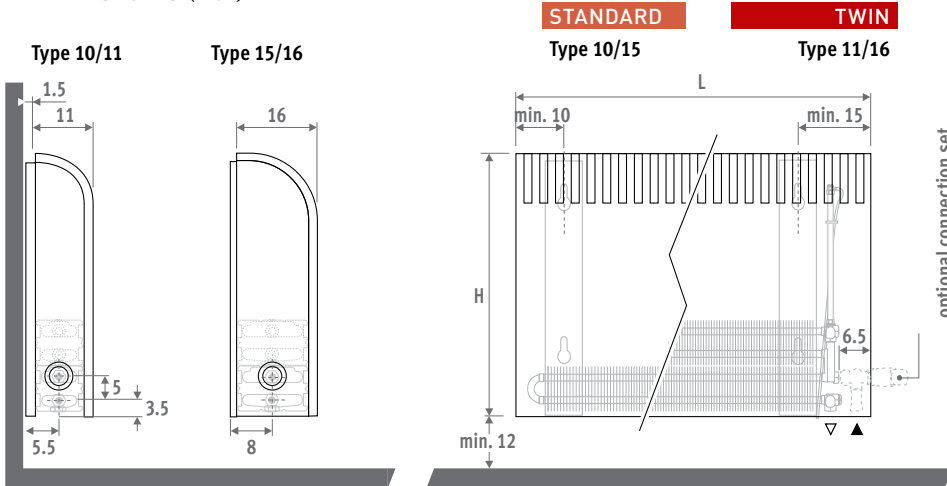

KNOCKONWOOD

DIMENSIONS (in cm)

DELIVERY

Delivered in a cardboard box, which can also be used as protection on site after installation. Standard delivery:

- Low-H₂O heat exchanger with wall brackets, fixing kit, extended air vent 1/8" and drain plug 1/2"
- casing in one piece with wooden cover in plywood with high-grade veneer and metal side panels in sandblast grey (001)
- cover plate in stainless steel effect for the side panel at the opposite end from the valve

WOOD FINISHES

The wooden casing is finished with a scratch-resistant polyurethane varnish, satin mat, gloss degree 40%. High UV resistance.

Available from stock in height 055 and lengths from 060 to 140

CONNECTION

Standard connection: Bottom end left or right, to the wall or to the floor. Connection to the wall via the bottom of the casing, or totally concealed within the casing, depending on the valve or connection set chosen.

Optional high level valve: add to the code of the radiator /30 (left) or /60 (right) Ex. KNOW.030 060 06.xxx/**60** High level valve details : see "Connection sets & Valves".

Optional remote controlled valve: add to the code of the radiator /00.

Ex. KNOW.030 060 06.xxx/**00** For valve set prices see chapter "Connection sets & valves"

ORDERING CODE

code	height	length	type	colour
KNOW .	055	060	10 .	XXX
<i>fill in type of wood</i>