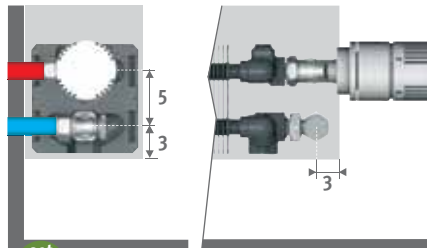

set 225

CODE 2-PIPE

€

COLO.SW2.JC.4...

69,30

COLO.SW2.JW.4...

59,30

fill in sleeve coupling code

Precision metal tube 14/1 114

Precision metal tube 15/1 115

Precision metal tube 16/1 116

RPE/ALU tube 16/2 616

Other connections:

See chapter "Connection sets and valves" for all connection options and technical information.