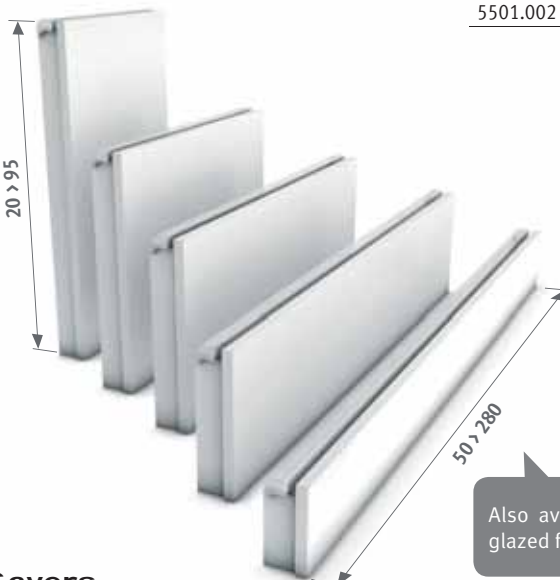

fill in sleeve coupling code

Precision metal tube 14/1 114

Precision metal tube 15/1 115

Precision metal tube 16/1 116

RPE/ALU tube 16/2 616

Other connections:

See chapter "Connection sets and valves" for all connection options and technical information.