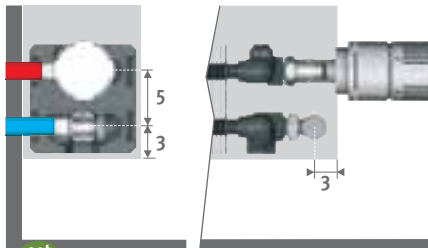

Other colours: see colour chart.

CONNECTION

Standard connection:

Bottom end left or right, to the wall or to the floor. Connection to the wall via the bottom of the casing, or totally concealed within the casing, depending on the valve or connection set chosen.

Optional high level valve:

add to the code of the radiator /30 (left) or /60 (right)

Ex. LINW.035 050 10.xxx/60

High level valve details : see "Connection sets & Valves".

Optional remote controlled valve: add to the code of the radiator /00.

Ex. LINW.035 050 10.xxx/00

For valve set prices see chapter "Connection sets & valves"

CONNECTION SETS

To the wall, totally concealed within the casing

TRV head and sleeve couplings Eurocone 3/4" included.

set 225

CODE 2-PIPE

COLO.SW2.JC.4...

€ 69,30

COLO.SW2.JW.4...

€ 59,30

fill in sleeve coupling code

Precision metal tube 14/1 114