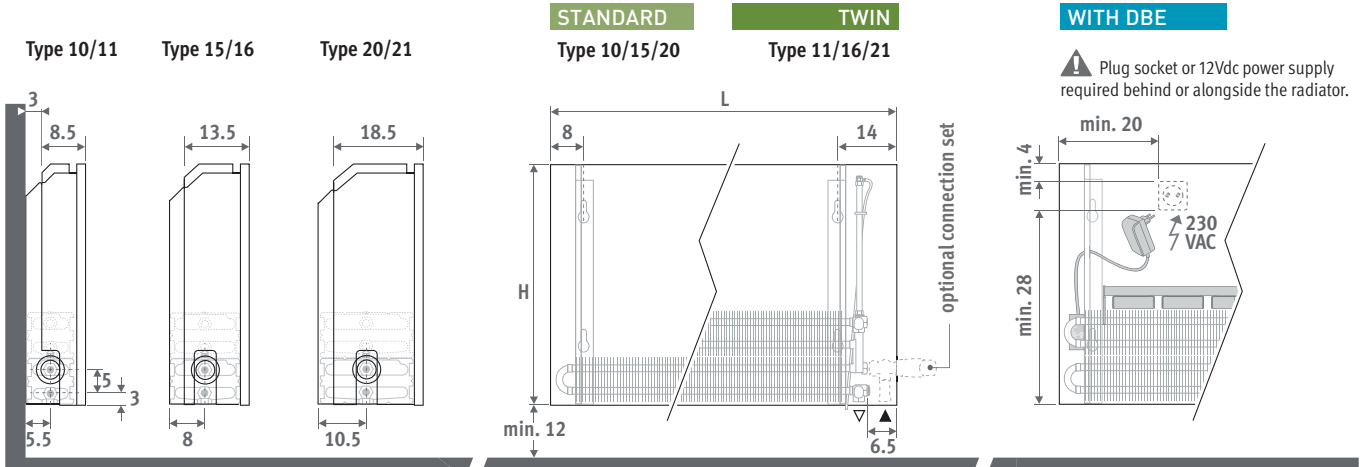

1990
European
DESIGN PRIZE

Also available as freestanding model for glazed façades.
See page 88 .

35
30

LOW-H₂O
SELECTED AS
THE MOST
ECONOMICAL
RADIATOR

LINEA PLUS

LINEA PLUS

DIMENSIONS (in cm)

⚠ Plug socket or 12Vdc power supply required behind or alongside the radiator.