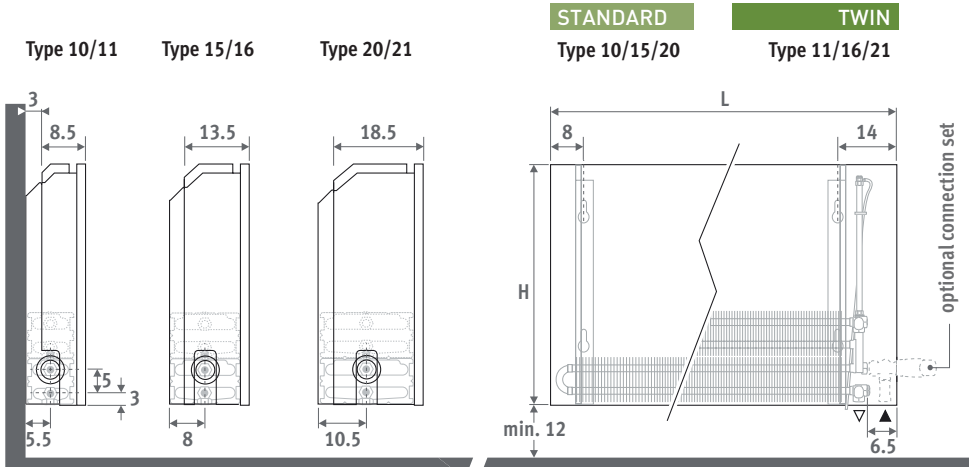

LINEA PLUS

DIMENSIONS (in cm)

DELIVERY

Easy to install by one person. Delivered in a cardboard box, which can also be used as protection on site after installation.

Standard delivery:

- Low-H₂O heat exchanger with wall brackets and fixing kit
- air vent elbow (standard) or automatic air vent (twin) 1/8" and drain plug 1/2"
- partially pre-mounted casing for connection left or right at low level

COLOURS

Environmentally friendly, scratch-resistant, high UV resistant powder coating.

Standard colours:

- traffic white RAL 9016 (133), soft touch lightly structured satin lacquer
- sandblast grey (001), fine texture metallic lacquer

Other colours: see colour chart.

CONNECTION

Standard connection:

Bottom end left or right, to the wall or to the floor. Connection to the wall via the bottom of the casing, or totally concealed within the casing, depending on the valve or connection set chosen.

Optional high level valve:

add to the code of the radiator /30 (left) or /60 (right)

Ex. LINW.035 050 10.xxx/60

High level valve details : see "Connection sets & Valves".

Optional remote controlled valve: add to the code of the radiator /00.

Ex. LINW.035 050 10.xxx/00

For valve set prices see chapter "Connection sets & valves"

CONNECTION SETS

To the wall, totally concealed within the casing

TRV head and sleeve couplings Eurocone 3/4" included.