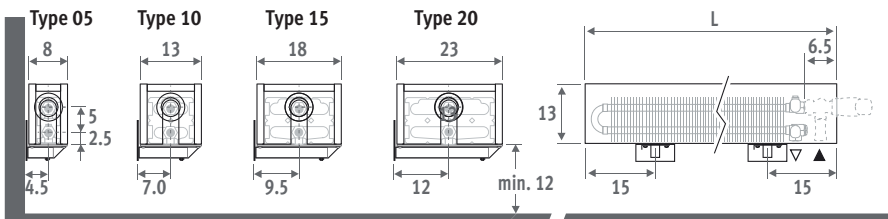

MINI WALL MOUNTED MODEL

DIMENSIONS (in cm)

HEIGHT 008 (opposite end connections)

HEIGHT 013

HEIGHT 023 / 028

Also available as freestanding model for glazed façades. See page 136.

ORDERING CODE

code	height	length	type	colour
MINW .	008	060	09 .	XXX
<i>fill in colour code ↓</i>				

DELIVERY

- Easy to install by one person.
- Standard delivery:
  - Low-H₂O heat exchanger, air vent 1/8" and drain plug 1/2"
  - casing in one piece for connection left or right
  - wall brackets in the same colour as the casing

COLOURS

1. Environmentally friendly, scratch-resistant, high UV resistant powder coating.
2. Standard colours:
3. traffic white RAL 9016 (133), soft touch lightly structured satin lacquer
   - sandblast grey (001), fine texture metallic lacquer
4. Other colours: see colour chart.

CONNECTION

Standard connection:
Height 008: opposite end connection, flow left or right
Other heights: same end connection, left or right connection.

It is not possible to connect to the wall from inside the casing, as the casing includes a closed rear panel.

CONNECTION SETS

Mini height 013/023/028

Connection to the floor:
use set 104 (see page 136)

Connection to the wall:
Jaga H-valve for one or two pipe
TRV head and sleeve couplings Eurocone 3/4" included.

Set 103 CODE 1-PIPE/2-PIPE €

COLO.HBSW.JC.4... 88,00

COLO.HBSW.JW.4... 78,00

1. *fill in sleeve coupling code*
2. Precision metal tube 14/1 114
   - Precision metal tube 15/1 115
   - Precision metal tube 16/1 116
   - RPE/ALU tube 16/2 616

Other connections:

See chapter "Connection sets and valves Low-H₂O" for all connection options and technical information