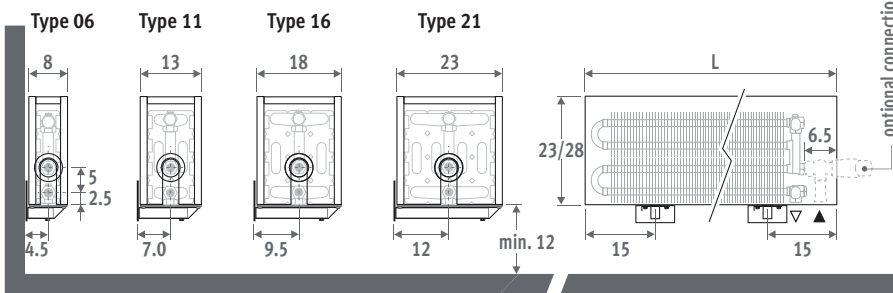

HEIGHT 023 / 028

Also available as freestanding model for glazed façades. See page 136.