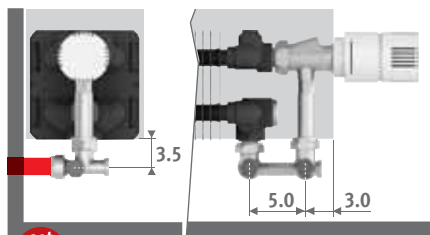

CONNECTION SETS

Mini height 013/023/028

Connection to the floor:
use set 104 (see page 136)

Connection to the wall:
Jaga H-valve for one or two pipe
TRV head and sleeve couplings Eurocone 3/4" included.