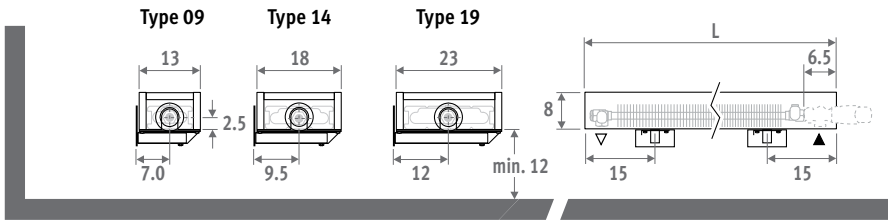

Also available as freestanding model for glazed façades. See page 136.

MINI WALL sandblast grey (001)

MINI WALL

MINI WALL MOUNTED MODEL

DIMENSIONS (in cm)

HEIGHT 008 (opposite end connections)

Also available as freestanding model for glazed façades. See page 136.

HEIGHT 013

ORDERING CODE

code	height	length	type	colour
MINW .	008	060	09 .	XXX
<i>fill in colour code</i>				

HEIGHT 023 / 028

DELIVERY

- Easy to install by one person.
- Standard delivery:
 - Low-H₂O heat exchanger, air vent 1/8" and drain plug 1/2"
 - casing in one piece for connection left or right
 - wall brackets in the same colour as the casing

CONNECTION

Standard connection:
Height 008: opposite end connection, flow left or right
Other heights: same end connection, left or right connection.

It is not possible to connect to the wall from inside the casing, as the casing includes a closed rear panel.