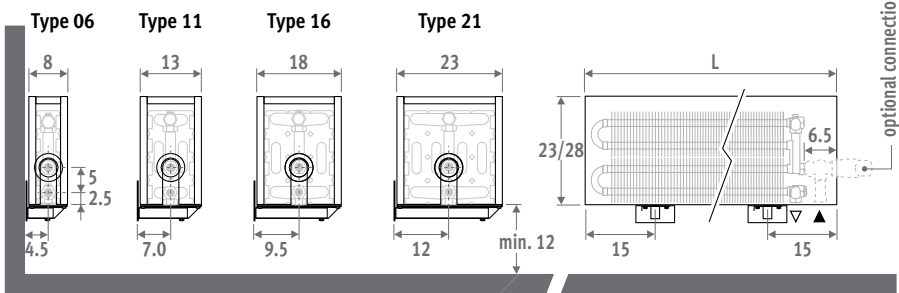

Also available as freestanding model for glazed façades. See page 136.

MINI WALL sandblast grey (001)

MINI WALL

MINI WALL MOUNTED MODEL

DIMENSIONS (in cm)

HEIGHT 008 (opposite end connections)

Also available as freestanding model for glazed façades. See page 136.

HEIGHT 013

ORDERING CODE

code	height	length	type	colour
MINW .	008	060	09 .	XXX
<i>fill in colour code</i>				

HEIGHT 023 / 028

DELIVERY

- Easy to install by one person.
- Standard delivery:
 - Low-H₂O heat exchanger, air vent 1/8" and drain plug 1/2"
 - casing in one piece for connection left or right
 - wall brackets in the same colour as the casing

CONNECTION

Standard connection:
Height 008: opposite end connection, flow left or right
Other heights: same end connection, left or right connection.

It is not possible to connect to the wall from inside the casing, as the casing includes a closed rear panel.