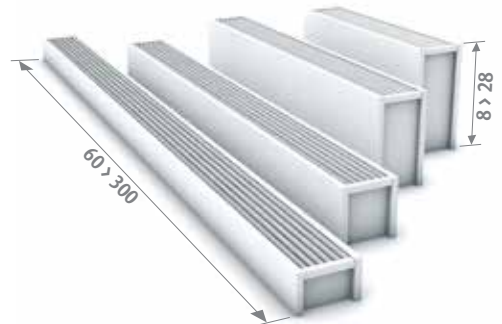

- Extremely suited to spaces with large windows and for dwarf walls under window seats.
- Heights from 8cm
- Beautiful in combination with the free-standing Mini for glazed façades.
- Stable one-piece casing.
- Low-H₂O technology with super conductive and ultra fast heat exchanger for low energy consumption and maximum heat emission.
- Twin Power for better compensation of the downward cold air flow next to glazed façades or ventilation grilles.
- Safe surface temperature.
- **A 30 year guarantee** on the heat exchanger.

Also available as freestanding model for glazed façades. See page 136.

MINI WALL sandblast grey (001)

MINI WALL

MINI WALL MOUNTED MODEL

DIMENSIONS (in cm)

HEIGHT 008 (opposite end connections)

Also available as freestanding model for glazed façades. See page 136.

HEIGHT 013

ORDERING CODE

code	height	length	type	colour
MINW .	008	060	09 .	XXX
<i>fill in colour code</i>				

HEIGHT 023 / 028

DELIVERY

- Easy to install by one person.
- Standard delivery:
 - Low-H₂O heat exchanger, air vent 1/8" and drain plug 1/2"
 - casing in one piece for connection left or right
 - wall brackets in the same colour as the casing

CONNECTION

Standard connection:
Height 008: opposite end connection, flow left or right
Other heights: same end connection, left or right connection.

It is not possible to connect to the wall from inside the casing, as the casing includes a closed rear panel.