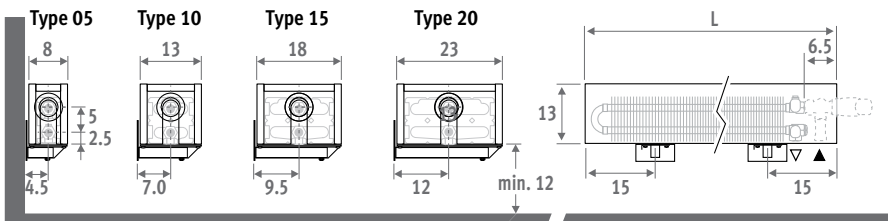

Also available as freestanding model for glazed façades. See page 136.

MINI WALL sandblast grey (001)

MINI WALL

MINI WALL MOUNTED MODEL

DIMENSIONS (in cm)

HEIGHT 008 (opposite end connections)

Also available as freestanding model for glazed façades. See page 136.

HEIGHT 013

ORDERING CODE

code	height	length	type	colour
MINW .	008	060	09 .	XXX
<i>fill in colour code</i>				

HEIGHT 023 / 028

DELIVERY

- Easy to install by one person.
- Standard delivery:
 - Low-H₂O heat exchanger, air vent 1/8" and drain plug 1/2"
 - casing in one piece for connection left or right
 - wall brackets in the same colour as the casing

CONNECTION

Standard connection:
Height 008: opposite end connection, flow left or right
Other heights: same end connection, left or right connection.

It is not possible to connect to the wall from inside the casing, as the casing includes a closed rear panel.