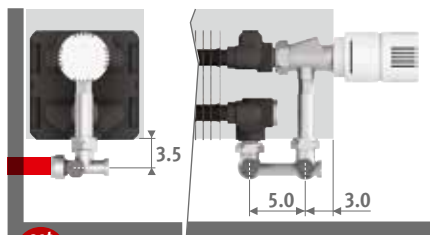

CONNECTION

Standard connection:
Height 008: opposite end connection, flow left or right
Other heights: same end connection, left or right connection.

It is not possible to connect to the wall from inside the casing, as the casing includes a closed rear panel.

CONNECTION SETS

Mini height 013/023/028

Connection to the floor:
use set 104 (see page 136)

Connection to the wall:
Jaga H-valve for one or two pipe
TRV head and sleeve couplings Eurocone 3/4" included.

Mini height 008

Connection to the floor:
use set 222 (see page 329).

Connection to the wall:
use set 25 (see page 332) and
1 angle 90° M24xM24 (see page 338).

Set 103 CODE 1-PIPE/2-PIPE €

COLO.HBSW.AW.4... 80,00

COLO.HBSW.JW.4... 86,00

- fill in sleeve coupling code*
- Precision metal tube 14/1 114
 - Precision metal tube 15/1 115
 - Precision metal tube 16/1 116
 - RPE/ALU tube 16/2 616

Other connections:

See chapter "Connection sets and valves Low-H₂O" for all connection options and technical information