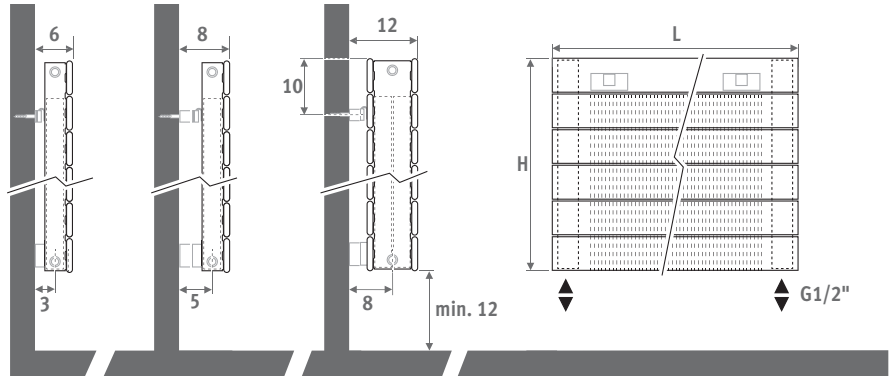

Type 11 standard wall fixing

Type 11 extended wall fixing

Vertical version: see p. 222.
Freestanding version: see p. 178.