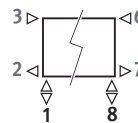

CONNECTION

Code:

1° number = flow

2° number = return

Standard connection:

Code 18, reversible 18 or 81

Other connections (no surcharge):

- side connection:
 - one-sided: code 32 or 67 instead of 18
 - cross-over: code 37 or 62 instead of 18
- single point connection: code 11 (left) or 88 (right) instead of 18.