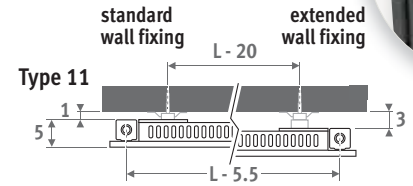

Vertical version: see p. 222.
Freestanding version: see p. 178.

PANEL PLUS HORIZONTAL sandblast grey 001

Eye catchers

From design to art

PANEL PLUS HORIZONTAL

PANEL PLUS HORIZONTAL

DIMENSIONS (in cm)

- standard connection
- variant

CONNECTION

Code:

1° number = flow

2° number = return

Standard connection:

Code 18, reversible 18 or 81

Other connections (no surcharge):

- side connection:
 - one-sided: code 32 or 67 instead of 18
 - cross-over: code 37 or 62 instead of 18
- single point connection: code 11 (left) or 88 (right) instead of 18.