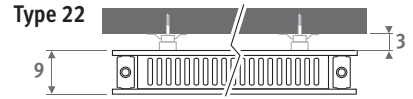

Vertical version: see p. 222.
Freestanding version: see p. 178.

PANEL PLUS HORIZONTAL sandblast grey 001

Eye catchers

From design to art

PANEL PLUS HORIZONTAL

PANEL PLUS HORIZONTAL

DIMENSIONS (in cm)

- standard connection
- variant