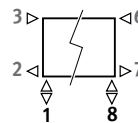

## CONNECTION

Code:

1° number = flow

2° number = return

Standard connection:

Code 18, reversible 18 or 81

Other connections (no surcharge):

- side connection:
  - one-sided: code 32 or 67 instead of 18
  - cross-over: code 37 or 62 instead of 18
- single point connection: code 11 (left) or 88 (right) instead of 18.