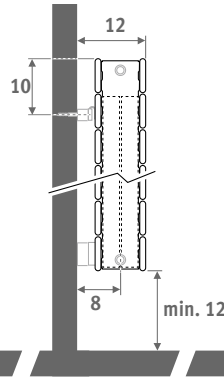

## DIMENSIONS (in cm)

- standard connection
- variant

Vertical version: see p. 112.  
Freestanding version: see p. 156.

Type 11  
standard  
wall fixing

Type 11  
extended  
wall fixing

Type 22

## CONNECTION

Code:

1° number = flow

2° number = return

Standard connection:

Code 18, reversible 18 or 81

Other connections (no surcharge):

- side connection:
  - one-sided: code 32 or 67 instead of 18
  - cross-over: code 37 or 62 instead of 18
- single point connection: code 11 (left) or 88 (right) instead of 18.