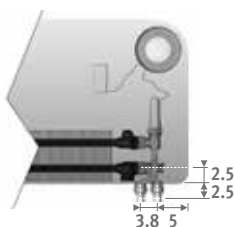

DIMENSIONS (in cm)

DELIVERY

Delivered in a cardboard box, which can also be used as protection on site after installation. standard delivery:

- Low-H₂O heat exchanger with wall brackets and fixing kit, air vent 1/8" and drain plug 1/2"
- one piece casing, completely mounted, consisting of lacquered MDF panels with anodised aluminium spacer rings
- premounted and integrated control in the front panel in the top right hand corner, included valve and sleeve couplings for connection to the wall or to the floor
- pencil-proof grille

COLOURS

Scratch resistant polyurethane finish with a soft structured mat surface. High UV resistance.

Category 1

Category 2

ORDERING CODE

Connection to the wall within the casing

code height length type colour conn.
PLAW. 035 060 10 .XXX /WR /TIB /...
Enter colour code
To the wall, right /WR
To the wall, left /WL
Always 2-Pipe /TIB
Fill in sleeve coupling code: see p. 324

Connection to the wall via bottom of the casing

code height length type colour conn.
PLAW. 035 060 10 .XXX /WR /TPB /...
Enter colour code
To the wall, right /WR
To the wall, left /WL
2-pipe /TPB
1-pipe /TPO
Fill in sleeve coupling code: see p. 324

Connection to the floor

code height length type colour conn.
PLAW. 035 060 10 .XXX /FR /TPB /...
Enter colour code
To the floor, right /FR
To the floor, left /FL
2-pipe /TPB
1-pipe /TPO
Fill in sleeve coupling code: see p. 324

CREATE YOUR OWN COLOURS OR CREATE YOUR OWN PRINT

Design your own colour combination or print on the front panel. For more info go to: export@jaga.be

BASE GRILLE

Screens the bottom of the casing. Colour black (RAL 9005)

	code	length	type	model
ORDERING CODE	5641.000	060	10	/PLA
	Type 10/11	15/16	20/21	
L	€	€	€	€
060	32,00	35,00	36,00	
080	34,00	38,00	39,00	
100	36,00	41,00	43,00	
120	39,00	45,00	50,00