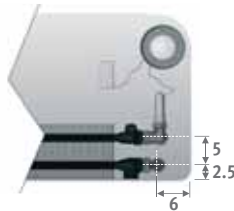

PLAY PIANO

PLAY

DIMENSIONS (in cm)

DELIVERY

Delivered in a cardboard box, which can also be used as protection on site after installation. standard delivery:

- Low-H₂O heat exchanger with wall brackets and fixing kit, air vent 1/8" and drain plug 1/2"
- one piece casing, completely mounted, consisting of lacquered MDF panels with anodised aluminium spacer rings
- premounted and integrated control in the front panel in the top right hand corner, included valve and sleeve couplings for connection to the wall or to the floor
- pencil-proof grille

GIR Play4Girl

ORDERING CODE

Connection to the wall within the casing

code height length type colour conn.
PLAW. 035 060 10 .XXX /WR /TIB /...

Enter colour code
To the wall, right /WR
To the wall, left /WL
Always 2-Pipe /TIB
Fill in sleeve coupling code: see p. 324

Connection to the wall via bottom of the casing

code height length type colour conn.
PLAW. 035 060 10 .XXX /WR /TPB /...

Enter colour code
To the wall, right /WR
To the wall, left /WL
2-pipe /TPB
1-pipe /TPO
Fill in sleeve coupling code: see p. 324