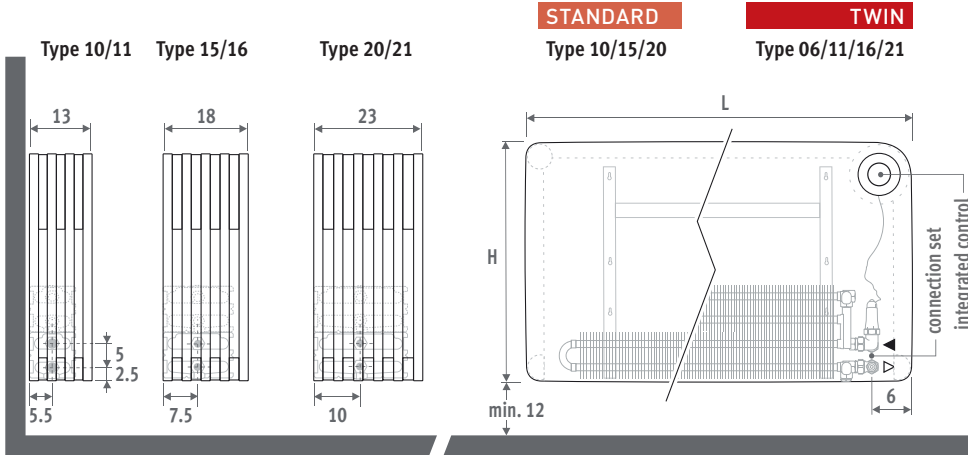

DIMENSIONS (in cm)

DELIVERY

Delivered in a cardboard box, which can also be used as protection on site after installation. standard delivery:

- Low-H₂O heat exchanger with wall brackets and fixing kit, air vent 1/8" and drain plug 1/2"
- one piece casing, completely mounted, consisting of lacquered MDF panels with anodised aluminium spacer rings
- premounted and integrated control in the front panel in the top right hand corner, included valve and sleeve couplings for connection to the wall or to the floor
- pencil-proof grille

COLOURS

Scratch resistant polyurethane finish with a soft structured mat surface. High UV resistance.

Category 1

Category 2

ORDERING CODE

Connection to the wall within the casing

code height length type colour conn.
PLAW. 035 060 10 .XXX /WR /TIB /...

Enter colour code
To the wall, right /WR
To the wall, left /WL
Always 2-Pipe /TIB
Fill in sleeve coupling code: see p. 324

Connection to the wall via bottom of the casing

code height length type colour conn.
PLAW. 035 060 10 .XXX /WR /TPB /...

Enter colour code
To the wall, right /WR
To the wall, left /WL
2-pipe /TPB
1-pipe /TPO
Fill in sleeve coupling code: see p. 324

Connection to the floor

code height length type colour conn.
PLAW. 035 060 10 .XXX /FR /TPB /...

Enter colour code
To the floor, right /FR
To the floor, left /FL
2-pipe /TPB
1-pipe /TPO
Fill in sleeve coupling code: see p. 324

CREATE YOUR OWN COLOURS OR CREATE YOUR OWN PRINT

Design your own colour combination or print on the front panel. For more info go to: export@jaga.be

BASE GRILLE

Screens the bottom of the casing. Colour black (RAL 9005)

	code	length	type	model
ORDERING CODE	5641.000	060	10	/PLA
	Type 10/11	15/16	20/21	
L	€	€	€	€
060	31,00	34,00	35,00	
080	33,00	37,00	38,00	
100	35,00	40,00	42,00	
120	38,00	44,00	49,00