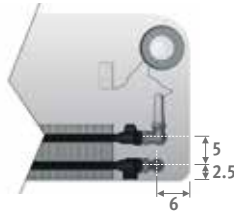

### Connection to the wall within the casing

code height length type colour conn.  
**PLAW. 035 060 10 .XXX /WR /TIB /...**  
 Enter colour code  
 To the wall, right /WR  
 To the wall, left /WL  
 Always 2-Pipe /TIB  
 Fill in sleeve coupling code: see p. 324