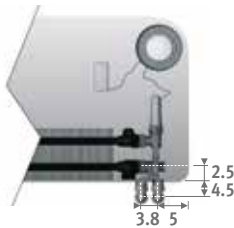

Connection to the wall via bottom of the casing

code height length type colour conn.
PLAW. 035 060 10 .XXX /WR /TPB /...
Enter colour code
To the wall, right /WR
To the wall, left /WL
2-pipe /TPB
1-pipe /TPO
Fill in sleeve coupling code: see p. 324

Connection to the floor

code height length type colour conn.
PLAW. 035 060 10 .XXX /FR /TPB /...
Enter colour code
To the floor, right /FR
To the floor, left /FL
2-pipe /TPB
1-pipe /TPO
Fill in sleeve coupling code: see p. 324