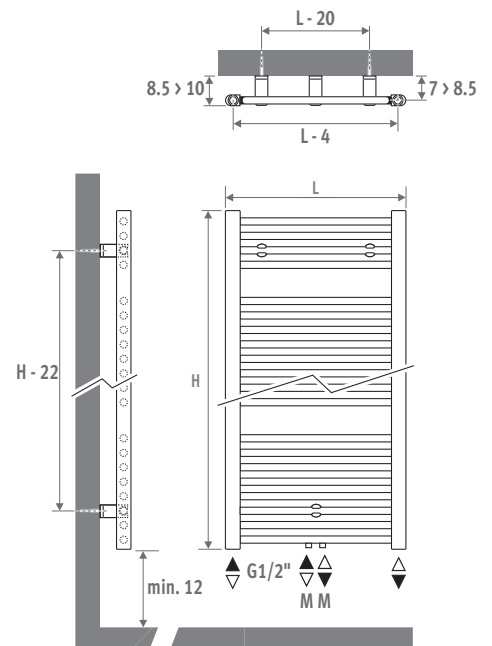

jaga

CLIMATE DESIGNERS

SANI BASIC

€ 2020.EX

DIMENSIONS (in cm)

BASIC

DELIVERY

- central connection MM underneath and 18/81 below
- wall fixing
- chrome-plated air vent and 3 drain plugs G1/2"

Standard connection:

- central connection MM below or on top, flow left or right. Connection 18 or 81 is also possible.

- single point connection: see chapter "Connection set & Valves" - set 81 or 82.
- one pipe connection with code MM and connection set 41 or 42.