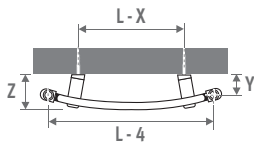

Always mount an air vent on the central heating pipework.

- electric heating element and mixed application: see "Parts & Options"

Standard connection MM

SANI BASIC & SANI BOW

BOW

L	X	Y	Z
050	25.0	5.2 > 6.4	8.6 > 9.6
060	22.0	5.4 > 6.4	9.3 > 10.3
075	18.5	9.3 > 10.3	10.5 > 11.5

CONNECTION SETS

Connection set to the wall with a Deco-Pro valve

TRV head and sleeve couplings included.

set 48

BRUSHED STAINLESS STEEL

€

CODE.PW3.PS.1...

231,20