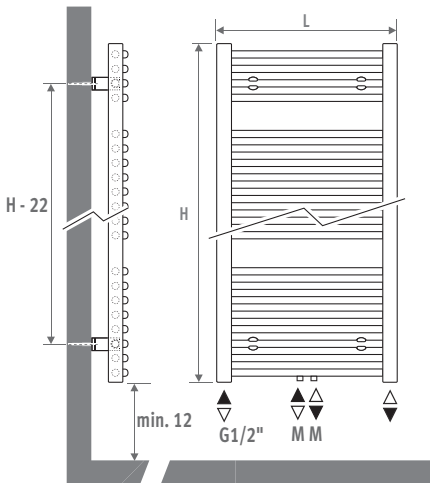

- central connection MM below or on top, flow left or right. Connection 18 or 81 is also possible.

- single point connection: see chapter "Connection set & Valves" - set 81 or 82.
- one pipe connection with code MM and connection set 41 or 42.

Other connections (no surcharge):

When assigning a different connection code MM will still continue to exist.

- top connection:
 - enter code 45 or 54. Insert pipe included.
 - Has to be mounted in the return.
 - Always mount an air vent on the central heating pipework.
- electric heating element and mixed application: see "Parts & Options"

SANI BASIC & SANI BOW

BOW

L	X	Y	Z
050	25.0	5.2 > 6.4	8.6 > 9.6
060	22.0	5.4 > 6.4	9.3 > 10.3
075	18.5	9.3 > 10.3	10.5 > 11.5

CONNECTION SETS

Connection set to the wall with a Deco-Pro valve

TRV head and sleeve couplings included.

BOW

code height length colour conn.
SBOW . 094 050 . 233 /MM

	Watts 75/65	Watts 55/45	€
L H 094			
050	444	237	465,20
060	528	283	490,20
075	656	351	508,60
L H 132			
050	618	329	570,30
060	732	391	599,90
075	911	488	635,30
L H 170			
050	788	419	674,90
060	938	500	709,30
075	1159	622	762,00
L H 198			
050	---	---	---
060	1122	597	796,00
075	1373	738	861,80