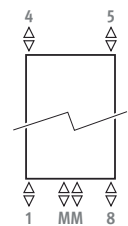

Standard connection MM