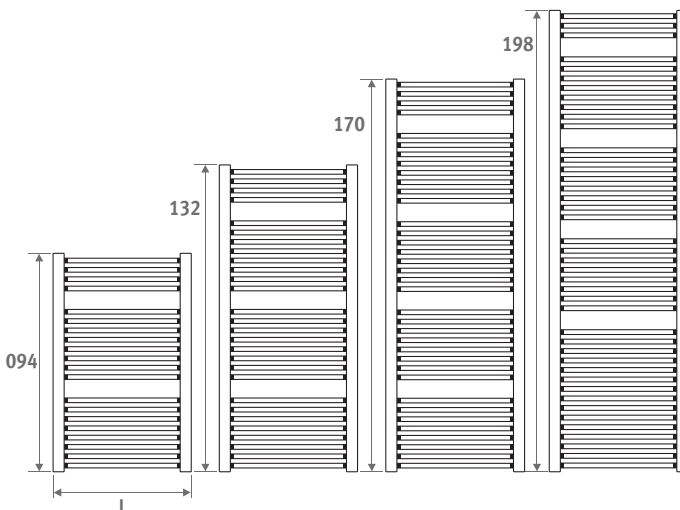

For electric element
Eco Comfort see p. 370