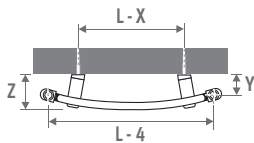

- central connection MM below or on top, flow left or right. Connection 18 or 81 is also possible.

- single point connection: see chapter "Connection set & Valves" - set 81 or 82.
- one pipe connection with code MM and connection set 41 or 42.

Other connections (no surcharge):

When assigning a different connection code MM will still continue to exist.

- top connection:
 - enter code 45 or 54. Insert pipe included.
 - Has to be mounted in the return.
 - Always mount an air vent on the central heating pipework.
- electric heating element and mixed application: see "Parts & Options"

SANI BASIC & SANI BOW

BOW

L	X	Y	Z
050	25.0	5.2 > 6.4	8.6 > 9.6
060	22.0	5.4 > 6.4	9.3 > 10.3
075	18.5	9.3 > 10.3	10.5 > 11.5

CONNECTION SETS

Connection set to the wall with a Deco-Pro valve

TRV head and sleeve couplings included.