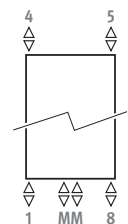

Other colours: see colour chart.

Sani Bow

Only available in traffic white RAL 9016 (233), smooth glossy finish.

CONNECTION

Code:

1° number = flow

2° number = return

Standard connection:

- central connection MM below or on top, flow left or right. Connection 18 or 81 is also possible.

- single point connection: see chapter "Connection set & Valves" - set 81 or 82.
- one pipe connection with code MM and connection set 41 or 42.