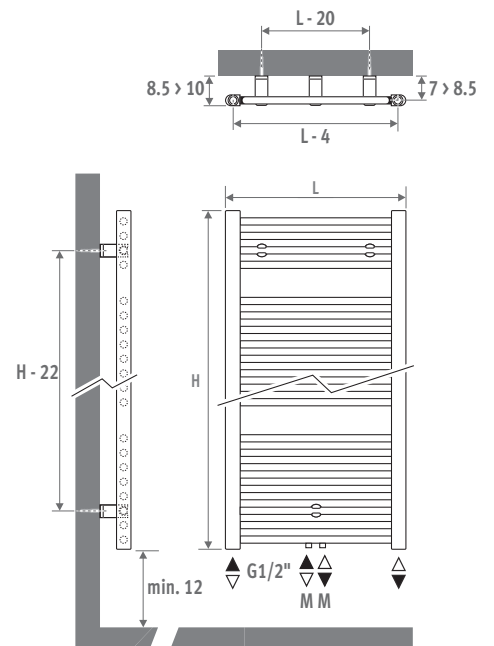

jaga

Eyecatchers

SANI BASIC & BOW

€ 2019.EX

DIMENSIONS (in cm)

BASIC

DELIVERY

- central connection MM underneath and 18/81 below
- wall fixing
- chrome-plated air vent and 3 drain plugs G1/2"

- central connection MM below or on top, flow left or right. Connection 18 or 81 is also possible.

- single point connection: see chapter "Connection set & Valves" - set 81 or 82.

- one pipe connection with code MM and connection set 41 or 42.

BOW

code height length colour conn.
SBOW . 094 050 . 233 /MM

	Watts 75/65	Watts 55/45	€
L H 094			
050	444	237	465,20
060	528	283	490,20
075	656	351	508,60
L H 132			
050	618	329	570,30
060	732	391	599,90
075	911	488	635,30
L H 170			
050	788	419	674,90
060	938	500	709,30
075	1159	622	762,00
L H 198			
050	---	---	---
060	1122	597	796,00
075	1373	738	861,80