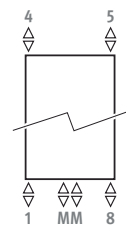

Also available in chrome version.

CONNECTION

Code:

1° number = flow

2° number = return

Standard connection:

- central connection MM below or on top, flow left or right. Connection 18 or 81 is also possible

Other connections:

When assigning a different connection code MM will be removed (no surcharge - extended delivery time).

- top connection: enter code 45 or 54. Insert pipe included. Has to be mounted in the return. Always mount an air vent on the central heating pipework.
- side connection: enter code 41 or 58
- single point connection: see chapter "Connection set & Valves" - set 81 or 82. Not possible with a radiator on feet.
- one pipe connection with code MM and connection set 41 or 42.
- electric heating element and mixed application: see "Parts & Options"