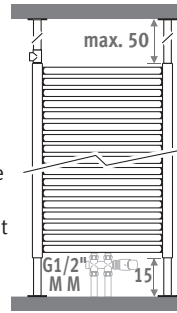

CONNECTION SETS

Connection set to the wall with a Deco-Pro valve

TRV head and sleeve couplings included.

set 48

BRUSHED STAINLESS STEEL €

CODE.PW3.PS.1... 231,20

set 41

CHROME €

CODE.PW3.AW.1... 148,40

CODE.PW3.AC.1... 162,60

fill in sleeve coupling code

Precision metal tube 15/1	115
Precision metal tube 16/1	116
Precision metal tube 18/1	118
RPE/ALU tube 16/2	316
RPE/ALU tube 18/2	318

Other connection sets and sleeve couplings

See chapter "Connection sets and valves" for all connection options and technical information.

SURCHARGE FREESTANDING MODEL

Not possible with electric version.

Height 175 and 205 cm.

Delivery:

- 2 feet
- 2 ceiling fixings
- 1 chrome-plated T-piece G1/2"
- 1 chrome-plated air vent G1/2"
- connection MM

Recommended connection set: set 42

CODE	€	€	€
	st. colour	other	chrome
SROF.HHHLLL.XXX/MM	116,70	138,50	224,60

ELECTRIC VERSION

Not possible with chrome-plated version.

Completely pre-assembled and filled radiator.

With electric element Eco-Comfort

H	L	Watts	€	
			st. colour	other
93	050	600	964,10	1067,10
122	050	750	1034,30	1151,00
137	060	1000	1123,20	1254,10
175	060	1250	1245,00	1400,40
205	060	1500	1374,00	1554,00

Add to the ordering code of the radiator /EL

Ex.: SROW.122050.XXX/EL

With electric element and infra-red remote control

H	L	Watts	€	
			st. colour	other
93	050	600	1362,60	1465,70
137	050	900	1457,20	1582,70

Add to the ordering code of the radiator /IR

Ex.: SROW.122050.XXX/IR

Other models and technical info see "Parts & Options".

The classic towel-rail. A combination of simple timeless design and high heat output!

SANI RONDA

code height length colour conn.
SROW . 063 040 . XXX /MM
fill in colour code —

Watts	Watts	€	€	€
75/65	55/45	st. colour	other	chrome

L H 063