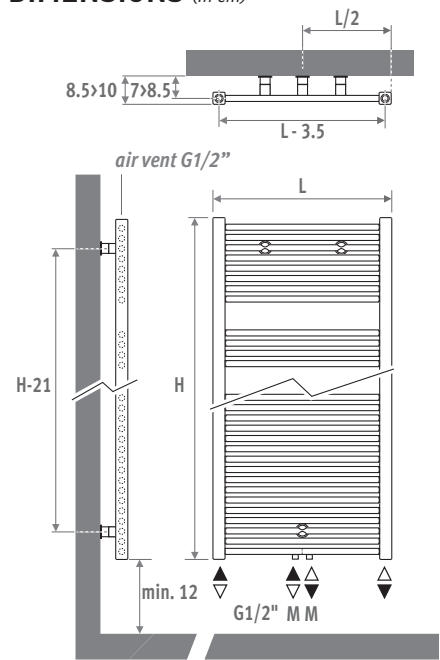

jaga

Eyecatchers

SANI RONDA

€ 2019.EX

DIMENSIONS (in cm)

DELIVERY

- central connection MM underneath
- wall fixing
- chrome-plated air vent and 3 drain plugs G1/2"

COLOURS

Also available in chrome version.

CONNECTION

Code:

1° number = flow

2° number = return

Standard connection:

- central connection MM below or on top, flow left or right. Connection 18 or 81 is also possible

Other connections:

When assigning a different connection code MM will be removed (no surcharge - extended delivery time).

- top connection: enter code 45 or 54. Insert pipe included. Has to be mounted in the return. Always mount an air vent on the central heating pipework.
- side connection: enter code 41 or 58
- single point connection: see chapter "Connection set & Valves" - set 81 or 82. Not possible with a radiator on feet.
- one pipe connection with code MM and connection set 41 or 42.
- electric heating element and mixed application: see "Parts & Options"

SANI RONDA

code height length colour conn.
SROW . 063 040 . XXX /MM
 fill in colour code —

Watts	Watts	€	€	€
75/65	55/45	st. colour	other	chrome

L H 063

040	268	141	441,70	530,00	---
050	322	169	448,00	537,80	---
060	376	196	466,00	559,30	---
070	429	223	491,70	590,00	---
080	483	251	510,40	612,50	---
100	590	305	546,90	656,30	---