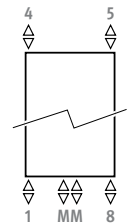

CONNECTION

Code:

1° number = flow

2° number = return

Standard connection:

- central connection MM below or on top, flow left or right. Connection 18 or 81 is also possible

Other connections:

When assigning a different connection code MM will be removed (no surcharge - extended delivery time).

- top connection: enter code 45 or 54. Insert pipe included. Has to be mounted in the return. Always mount an air vent on the central heating pipework.
- side connection: enter code 41 or 58
- single point connection: see chapter "Connection set & Valves" - set 81 or 82. Not possible with a radiator on feet.
- one pipe connection with code MM and connection set 41 or 42.
- electric heating element and mixed application: see "Parts & Options"