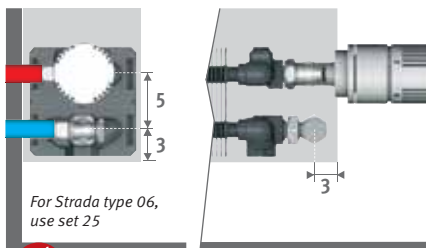

set 225

CODE 2-PIPE

	COLO.SW2.JC.4...	71,00
	COLO.SW2.JW.4...	61,00

fill in sleeve coupling code

Precision metal tube 14/1 114

Precision metal tube 15/1 115

Precision metal tube 16/1 116

RPE/ALU tube 16/2 616

Other connections:

See chapter "Connection sets and valves" for all connection options and technical information.