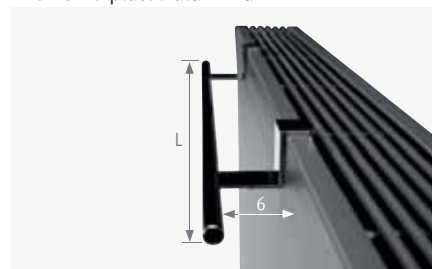

TOWEL RAIL

in chrome-plated aluminium

CODE	L	€
5501.001	56	219,00
5501.002	66	219,00