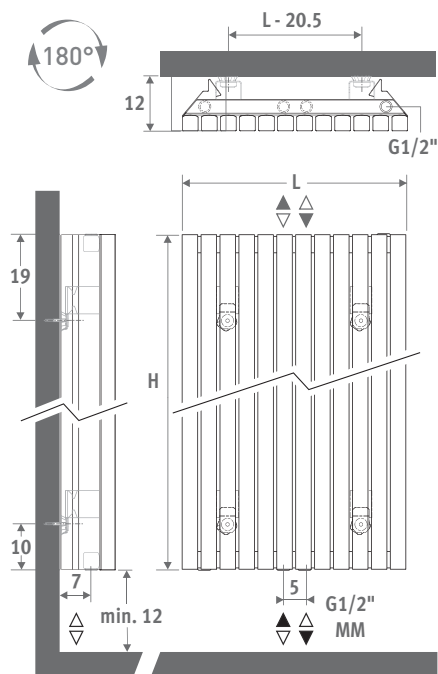

TETRA traffic white 333

*Eyeatchers*

From design to art

TETRA

code height length colour conn.  
**TETW . 180 033 . XXX /MM**  
 fill in colour code —

## DIMENSIONS (in cm)

## DELIVERY

- central connection MM underneath
- wall fixing
- chrome-plated air vent and drain plug G1/2"
- 2 side panels