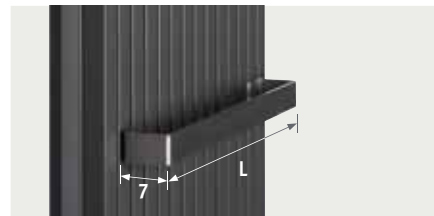

OPTIONS

Towel rail in stainless steel

CODE	L	min. L radiator	€
9042.03329.011	33	33	151,30
9042.03413.011	41	41	151,30
9042.03497.011	50	50	151,30
9042.03581.011	58	58	151,30
9042.03665.011	67	67	151,30