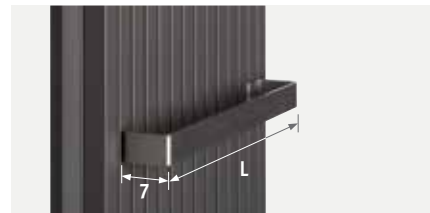

OPTIONS

Towel rail in stainless steel

CODE	L	min. L radiator	€
9042.03329.011	33	33	161,00
9042.03413.011	41	41	161,00
9042.03497.011	50	50	161,00
9042.03581.011	58	58	161,00
9042.03665.011	67	67	161,00