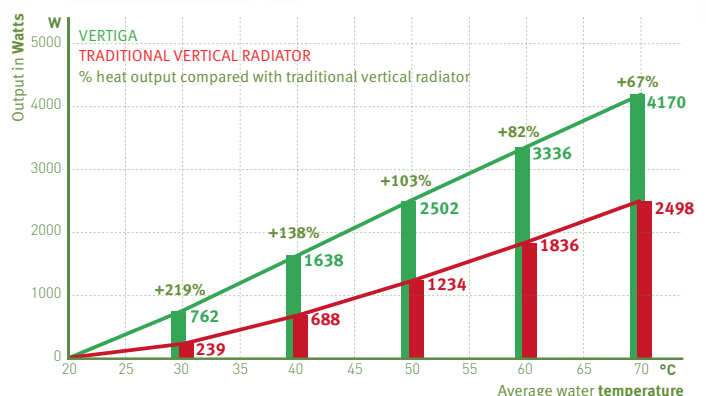

THE TOP PERFORMER FACTOR

Brand new Dynamic vertical radiator system for high output even at low water temperatures

VERTIGA PRIMO

Casing Primo model, In painted steel

Easy to install fully pre-assembled cassette

Whisper-quiet boosters

Sound insulation for a whisper-quiet operation

2 Corrosion-free Low-H₂O heat exchangers in copper/aluminium

Pre-perforated openings for electrical cabling

12V power supply and automatic control

Whisper-quiet boosters

Pencil-proof air intake at the top and bottom

Traditional MM connection (central bottom end)

Hidden vertical design grilles distribute the warm air all around the room

UNIQUE DESIGN PERFORMANCE

Perfect warm-up of the room through horizontal heat distribution across the complete height of the radiator

9x faster warm-up

Very high power even at super-low water temperatures

10 to 30% energy savings compared with under floor heating or heavy steel radiators

Fully automatic operation driven by water temperature sensors

OUTPUT BASED ON WATER TEMPERATURE

Comparing Vertiga and a traditional vertical radiator of the same size
Sound pressure Vertiga max. 28 db(A)(in medium mode).