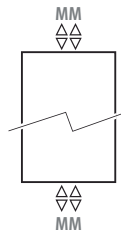

## HYDRAULIC CONNECTION

Standard connection:  
 central connection MM below or on top, flow left or right.

Top connection:  
 the radiator is symmetrical and can be mounted either way up. Provide an air vent on the central heating pipework above the radiator.