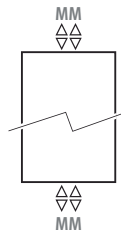

## HYDRAULIC CONNECTION

Standard connection:  
 central connection MM below or on top, flow left or right.

Top connection:  
 the radiator is symmetrical and can be mounted either way up. Provide an air vent on the central heating pipework above the radiator.