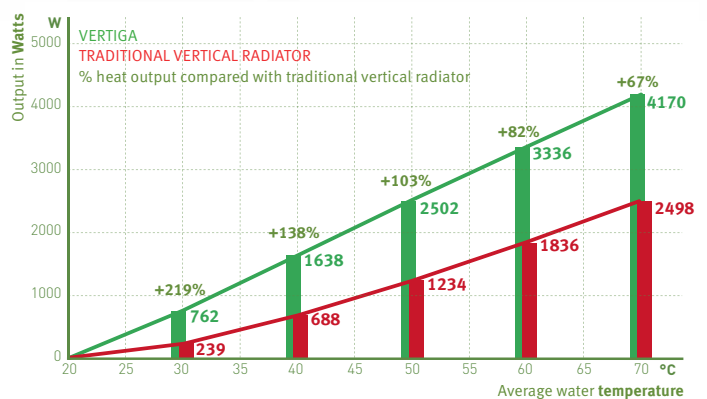

THE TOP PERFORMER FACTOR

Brand new Dynamic vertical radiator system for high output even at low water temperatures

VERTIGA PRIMO

Casing Primo model, In painted steel

Easy to install fully pre-assembled cassette

Whisper-quiet boosters

Sound insulation for a whisper-quiet operation

2 Corrosion-free Low-H₂O heat exchangers in copper/aluminium

Pre-perforated openings for electrical cabling

12V power supply and automatic control

Whisper-quiet boosters

Pencil-proof air intake at the top and bottom

Traditional MM connection (central bottom end)

Hidden vertical design grilles distribute the warm air all around the room

UNIQUE DESIGN PERFORMANCE

Perfect warm-up of the room through horizontal heat distribution across the complete height of the radiator

9x faster warm-up

Very high power even at super-low water temperatures

10 to 30% energy savings compared with under floor heating or heavy steel radiators

Fully automatic operation driven by water temperature sensors

OUTPUT BASED ON WATER TEMPERATURE

Comparing Vertiga and a traditional vertical radiator of the same size
Sound pressure Vertiga max. 28 db(A)(in medium mode).