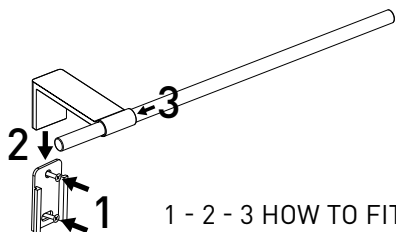

DIMENSIONS

SIZE 09

SIZE 16

SIZE 20

Always attach it using two brackets

jaga

MIX AND MATCH

USE YOUR IMAGINATION

The brackets are made of extruded aluminium and are available in four finishes: satin-matt lacquered white, anodised aluminium natural colour, and brushed stainless steel look or chrome. These are available in three different lengths. So, we offer the optimal distance between towel rail and wall or radiator in all situations. The Mikado wooden stick is available in two lengths and in maple, oak or walnut. For the length 55 cm option, a single wall bracket is sufficient. It can be placed in any desired position, both at the end and in the middle of the stick. **For the stick of length 85 cm, two wall brackets are required.**

STICK + BRACKET

MAPLE

L	€	ordering code
LENGTH 55:	22,10	MIKH. 002 055 00 /760
LENGTH 85:	22,10	MIKH. 002 085 00 /760

OAK

L	€	ordering code
LENGTH 55:	22,10	MIKH. 002 055 00 /700
LENGTH 85:	22,10	MIKH. 002 085 00 /700

WALNUT

L	€	ordering code
LENGTH 55:	22,10	MIKH. 002 055 00 /780
LENGTH 85:	22,10	MIKH. 002 085 00 /780

To retain rigidity, a three-phase treatment process is used to stabilise the wooden sticks against moisture and heat.