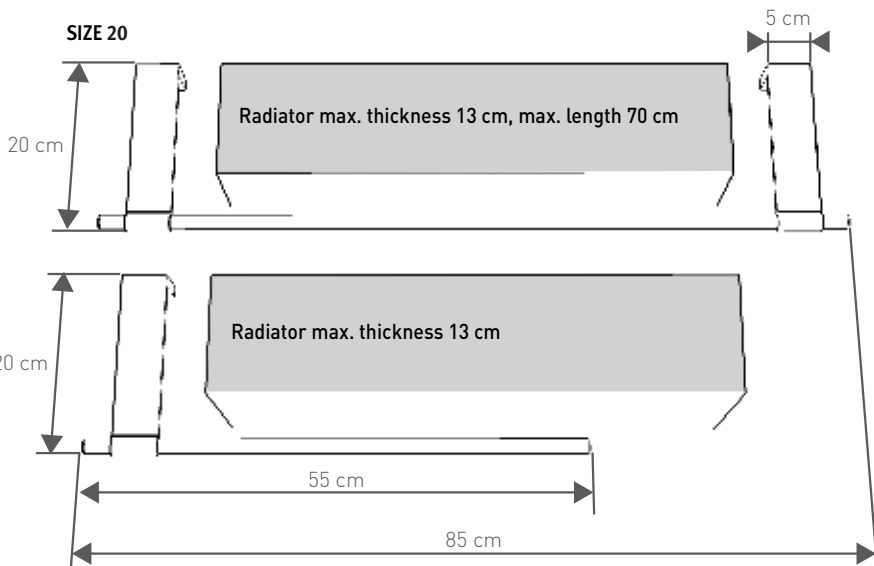

DIMENSIONS

SIZE 09

SIZE 16

SIZE 20

Always attach it using two brackets

jaga

MIX AND MATCH

USE YOUR IMAGINATION

Other colours available upon request

OAK

L	€	ordering code
LENGTH 55:	23,00	MIKH. 002 055 00 /700
LENGTH 85:	23,00	MIKH. 002 085 00 /700

BRUSHED STAINLESS STEEL-LOOK

T	€	ordering code
TYPE 09:	117,80	MIKH. 008 005 09 /BSL
TYPE 16:	117,80	MIKH. 008 005 16 /BSL
TYPE 20:	117,80	MIKH. 008 005 20 /BSL

WALNUT

L	€	ordering code
LENGTH 55:	23,00	MIKH. 002 055 00 /780
LENGTH 85:	23,00	MIKH. 002 085 00 /780

CHROME

T	€	ordering code
TYPE 09:	117,80	MIKH. 008 005 09 /009
TYPE 16:	117,80	MIKH. 008 005 16 /009
TYPE 20:	117,80	MIKH. 008 005 20 /009

LENGTH 55

TYPE 09: Freely positionable against the wall
TYPE 16: Radiator max. thickness 9 cm
TYPE 20: Radiator max. thickness 13 cm

LENGTH 85

TYPE 09: Freely positionable against the wall
TYPE 16: Radiator max. thickness 9 cm, max. length 70 cm
TYPE 20: Radiator max. thickness 13 cm, max. length 70 cm