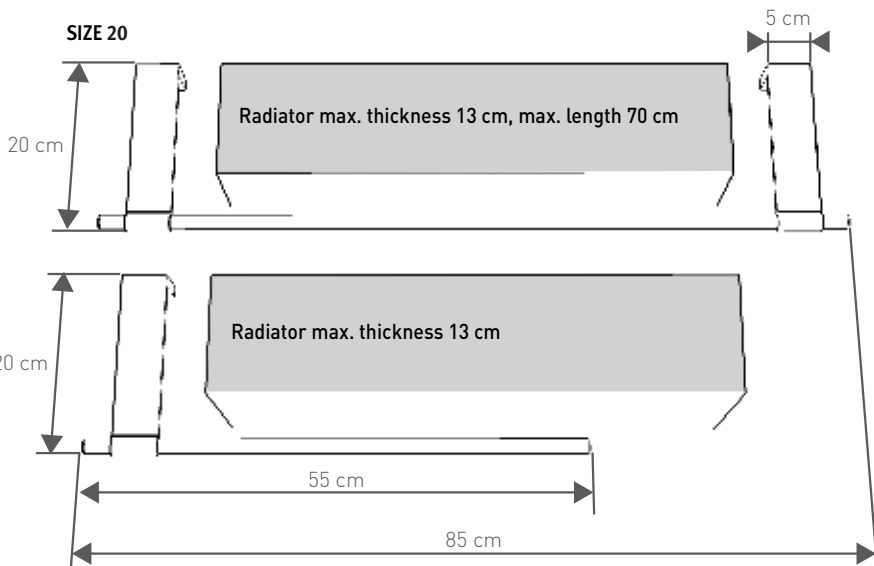

DIMENSIONS

SIZE 09

SIZE 16

SIZE 20

Always attach it using two brackets

jaga

MIX AND MATCH

USE YOUR IMAGINATION

The brackets are made of extruded aluminium and are available in four finishes: satin-matt lacquered white, anodised aluminium natural colour, and brushed stainless steel look or chrome. These are available in three different lengths. So, we offer the optimal distance between towel rail and wall or radiator in all situations. The Mikado wooden stick is available in two lengths and in maple, oak or walnut. For the length 55 cm option, a single wall bracket is sufficient. It can be placed in any desired position, both at the end and in the middle of the stick. **For the stick of length 85 cm, two wall brackets are required.**

WALNUT

L	€	ordering code
LENGTH 55:	22,10	MIKH. 002 055 00 /780
LENGTH 85:	22,10	MIKH. 002 085 00 /780

To retain rigidity, a three-phase treatment process is used to stabilise the wooden sticks against moisture and heat.

LENGTH 85

TYPE 09: Freely positionable against the wall
TYPE 16: Radiator max. thickness 9 cm, max. length 70 cm
TYPE 20: Radiator max. thickness 13 cm, max. length 70 cm