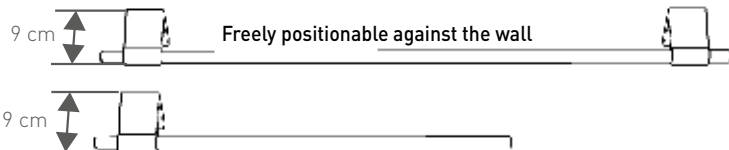

DIMENSIONS

SIZE 09

SIZE 16

SIZE 20

Always attach it using two brackets

jaga

MIX AND MATCH

USE YOUR IMAGINATION

The brackets are made of extruded aluminium and are available in four finishes: satin-matt lacquered white, anodised aluminium natural colour, and brushed stainless steel look or chrome. These are available in three different lengths. So, we offer the optimal distance between towel rail and wall or radiator in all situations. The Mikado wooden stick is available in two lengths and in maple, oak or walnut. For the length 55 cm option, a single wall bracket is sufficient. It can be placed in any desired position, both at the end and in the middle of the stick. **For the stick of length 85 cm, two wall brackets are required.**

WALNUT

L	€	ordering code
LENGTH 55:	22,10	MIKH. 002 055 00 /780
LENGTH 85:	22,10	MIKH. 002 085 00 /780

To retain rigidity, a three-phase treatment process is used to stabilise the wooden sticks against moisture and heat.