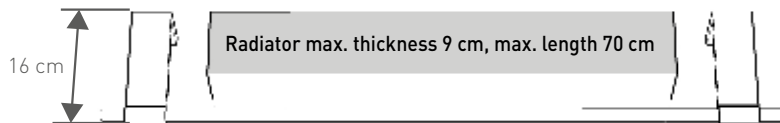

DIMENSIONS

SIZE 09

SIZE 16

SIZE 20

Always attach it using two brackets

jaga

MIX AND MATCH

USE YOUR IMAGINATION

The brackets are made of extruded aluminium and are available in four finishes: satin-matt lacquered white, anodised aluminium natural colour, and brushed stainless steel look or chrome. These are available in three different lengths. So, we offer the optimal distance between towel rail and wall or radiator in all situations. The Mikado wooden stick is available in two lengths and in maple, oak or walnut. For the length 55 cm option, a single wall bracket is sufficient. It can be placed in any desired position, both at the end and in the middle of the stick. **For the stick of length 85 cm, two wall brackets are required.**