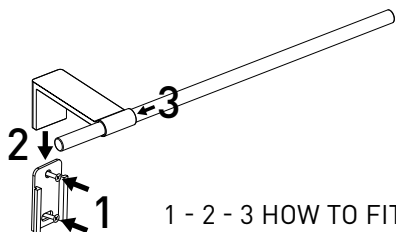

DIMENSIONS

SIZE 09

SIZE 16

SIZE 20

Always attach it using two brackets

jaga

MIX AND MATCH

USE YOUR IMAGINATION

The brackets are made of extruded aluminium and are available in four finishes: satin-matt lacquered white, anodised aluminium natural colour, and brushed stainless steel look or chrome. These are available in three different lengths. So, we offer the optimal distance between towel rail and wall or radiator in all situations.

The Mikado wooden stick is available in two lengths and in maple, oak or walnut. For the length 55 cm option, a single wall bracket is sufficient. It can be placed in any desired position, both at the end and in the middle of the stick. **For the stick of length 85 cm, two wall brackets are required.**

WALNUT

L	€	ordering code
LENGTH 55:	23,00	MIKH. 002 055 00 /780
LENGTH 85:	23,00	MIKH. 002 085 00 /780

CHROME

T	€	ordering code
TYPE 09:	117,80	MIKH. 008 005 09 /009
TYPE 16:	117,80	MIKH. 008 005 16 /009
TYPE 20:	117,80	MIKH. 008 005 20 /009