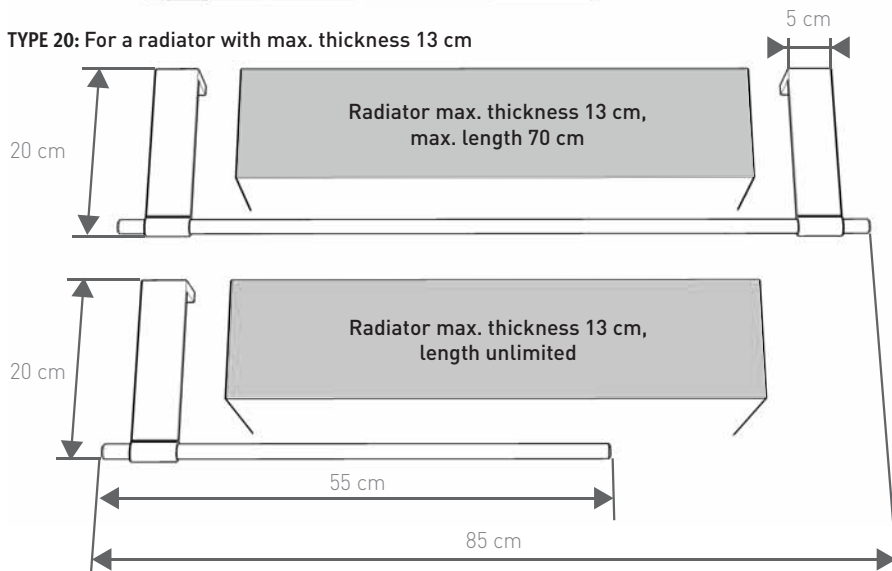

MOUNTING

INSTALLATION

TYPE 09: Freely positionable against the wall or above a heating unit

TYPE 16: For a radiator with max. thickness 9 cm

TYPE 20: For a radiator with max. thickness 13 cm

Always attach L85 using two brackets