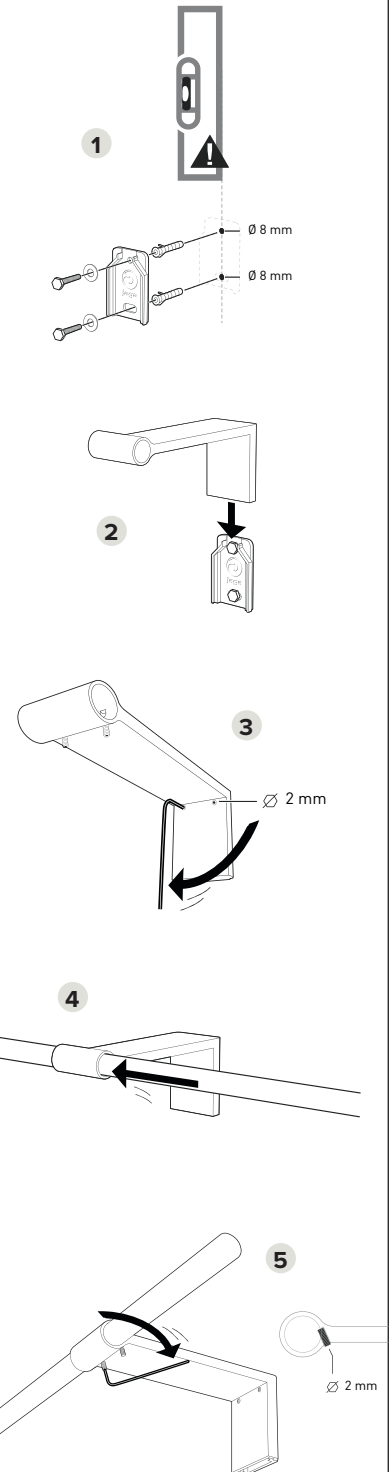

DIMENSIONS

MOUNTING

INSTALLATION

TYPE 09: Freely positionable against the wall or above a heating unit

TYPE 16: For a radiator with max. thickness 9 cm

TYPE 20: For a radiator with max. thickness 13 cm

Always attach L85 using two brackets

JAGA MIKADO HAS BEEN DESIGNED AND MANUFACTURED TO FUNCTION SOLELY AS A TOWEL HOLDER. MAXIMUM LOAD: 2 KG. ALWAYS MOUNT TOWEL HOLDER L 85 CM WITH TWO WALL BRACKETS!