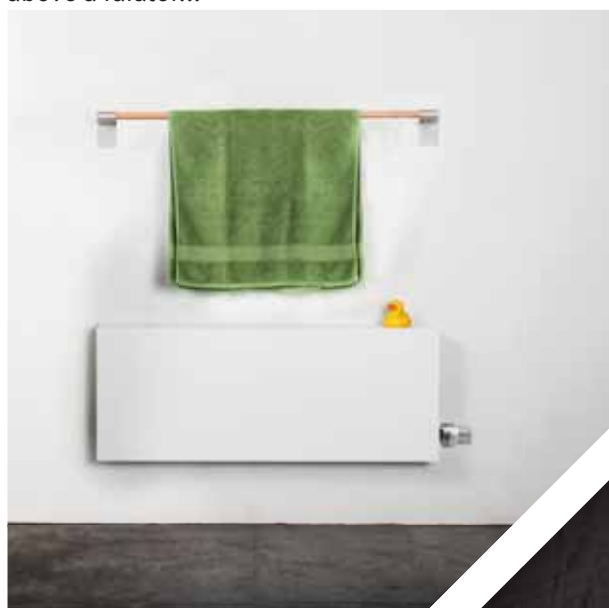

Mikado is a universal towel holder with countless options. Mount Mikado in front of a vertical heating unit or above a horizontal heating unit and you will end up with a handy towel drying rack. Or attach Mikado to bathroom or kitchen furniture or simply to the wall. Due to its countless playful combination possibilities, Mikado can be perfectly integrated into any interior. Be inspired by the many creative possibilities!

against the wall...

above a radiator...

Or for a heating
unit...

REST AND WELLNESS IN EVERY ROOM

The natural look of the Mikado and the serene simplicity of its design evoke feelings of peace and wellness in every room. The most striking is the slender wooden stick in maple, oak or walnut. This was inspired by the eponymous game.

MIX AND MATCH USE YOUR IMAGINATION

The brackets are made of extruded aluminium and are available in four finishes: satin-matt lacquered white, anodised aluminium natural colour, and brushed stainless steel look or chrome. These are available in three different lengths. So, we offer the optimal distance between towel rail and wall or radiator in all situations. The Mikado wooden stick is available in two lengths and in maple, oak or walnut. For the length 55 cm option, a single wall bracket is sufficient. It can be placed in any desired position, both at the end and in the middle of the stick. For the stick of length 85 cm, two wall brackets are required.