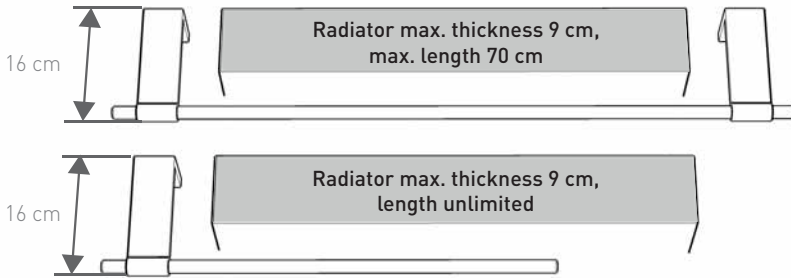

MOUNTING

INSTALLATION

TYPE 09: Freely positionable against the wall or above a heating unit

TYPE 16: For a radiator with max. thickness 9 cm

TYPE 20: For a radiator with max. thickness 13 cm

Always attach L85 using two brackets

JAGA MIKADO HAS BEEN DESIGNED AND MANUFACTURED TO FUNCTION SOLELY AS A TOWEL HOLDER. MAXIMUM LOAD: 2 KG. ALWAYS MOUNT TOWEL HOLDER L 85 CM WITH TWO WALL BRACKETS!

jaga
CLIMATE
DESIGNERS

Jaga International
Verbindingslaan 16
B-3590 Diepenbeek