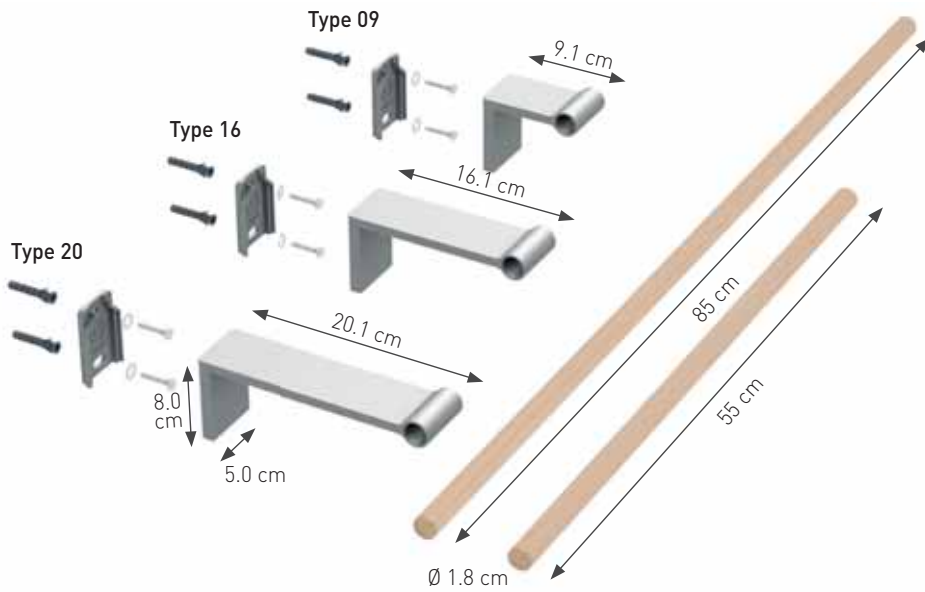

DIMENSIONS