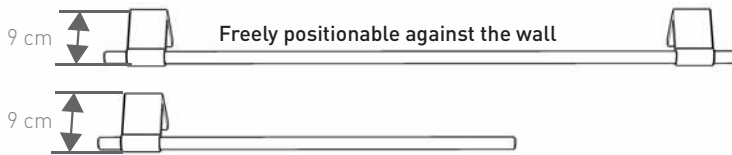

INSTALLATION

TYPE 09: Freely positionable against the wall or above a heating unit

TYPE 16: For a radiator with max. thickness 9 cm