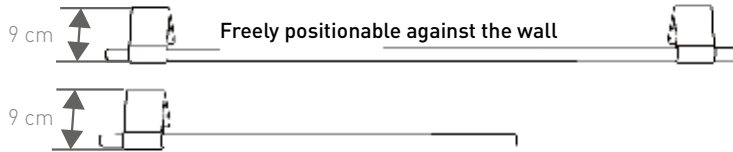

LENGTH 85

DIMENSIONS

INSTALLATION

TYPE 09: Freely positionable against the wall or above a heating unit

TYPE 16: For a radiator with max. thickness 9 cm

TYPE 20: For a radiator with max. thickness 13 cm

Always attach L85 using two brackets