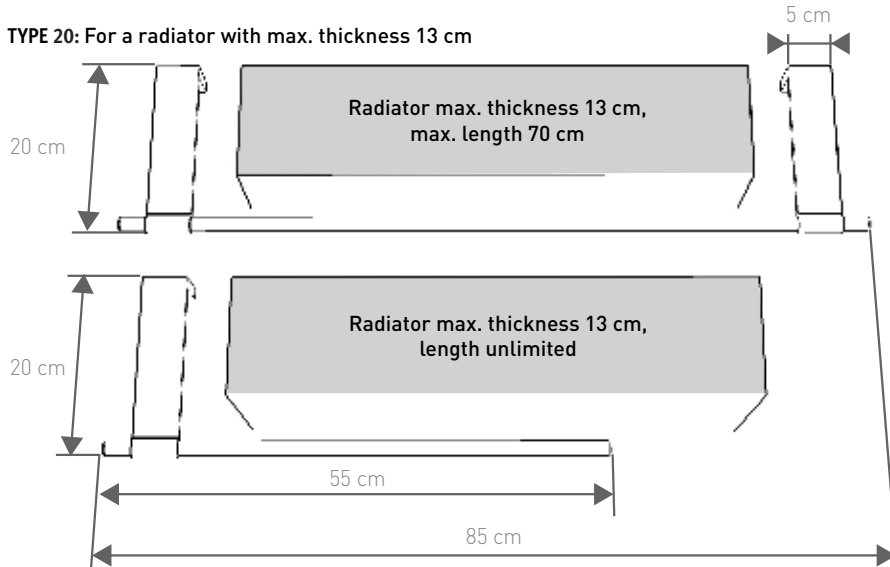

LENGTH 85

DIMENSIONS

INSTALLATION

TYPE 09: Freely positionable against the wall or above a heating unit

TYPE 16: For a radiator with max. thickness 9 cm

TYPE 20: For a radiator with max. thickness 13 cm

Always attach L85 using two brackets