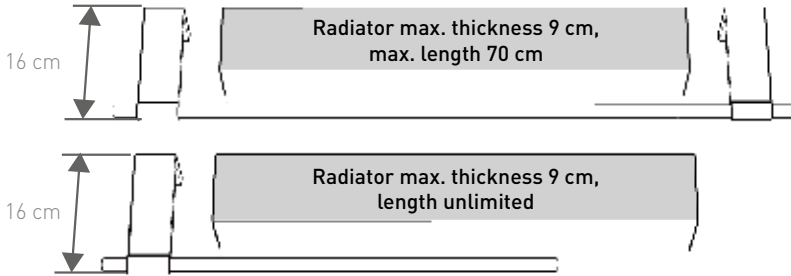

LENGTH 85

DIMENSIONS

INSTALLATION

TYPE 09: Freely positionable against the wall or above a heating unit

TYPE 16: For a radiator with max. thickness 9 cm

TYPE 20: For a radiator with max. thickness 13 cm

Always attach L85 using two brackets