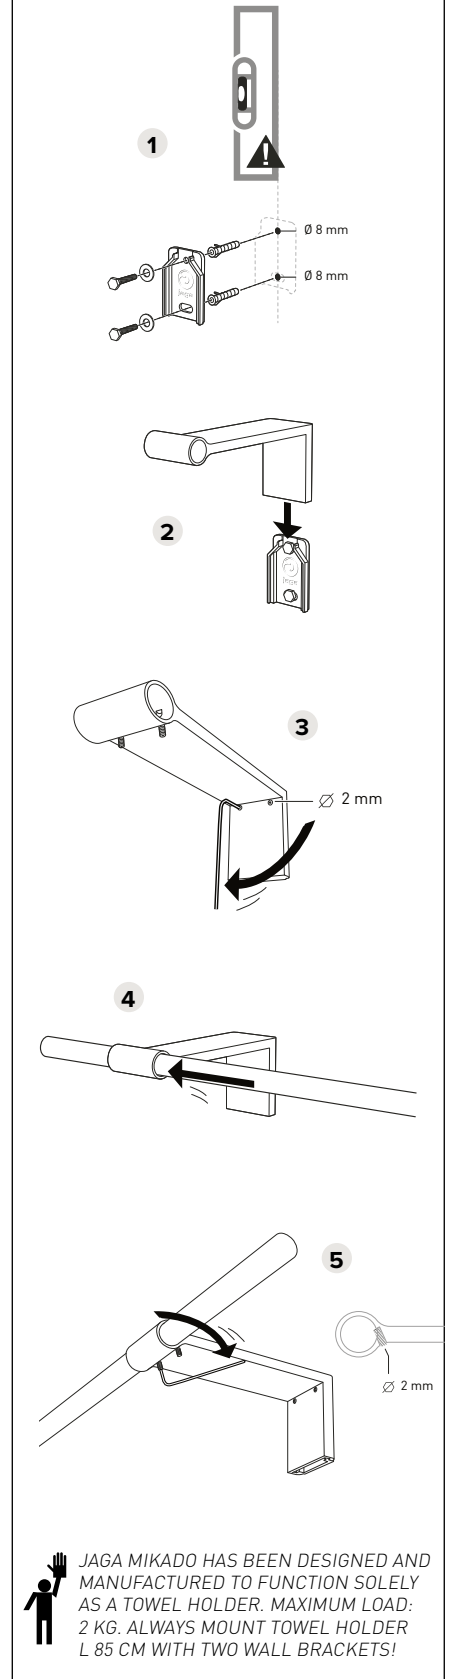

MOUNTING

JAGA MIKADO HAS BEEN DESIGNED AND MANUFACTURED TO FUNCTION SOLELY AS A TOWEL HOLDER. MAXIMUM LOAD: 2 KG. ALWAYS MOUNT TOWEL HOLDER L 85 CM WITH TWO WALL BRACKETS!