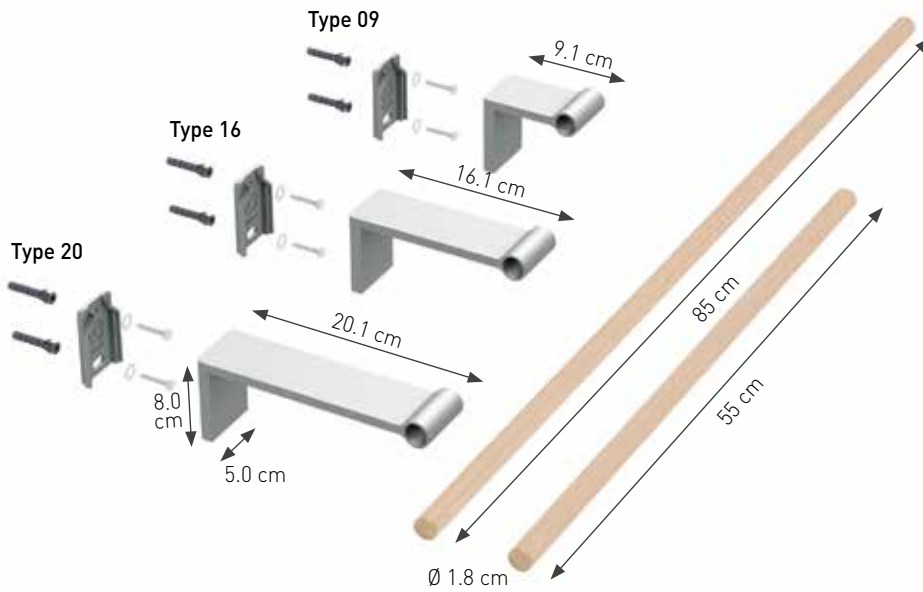

| T | € | Ordering code |
|----------|-----|-----------------------|
| TYPE 09: | 144 | MIKH. 008 005 09 /NAA |
| TYPE 16: | 144 | MIKH. 008 005 16 /NAA |
| TYPE 20: | 144 | MIKH. 008 005 20 /NAA |

LENGTH 55

LENGTH 85

DIMENSIONS

INSTALLATION

TYPE 09: Freely positionable against the wall or above a heating unit

TYPE 16: For a radiator with max. thickness 9 cm

TYPE 20: For a radiator with max. thickness 13 cm

Always attach L85 using two brackets