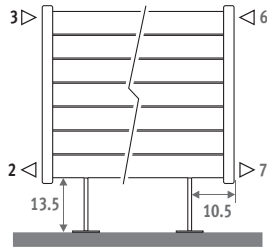

See chapter "Connection sets and valves" for all connection options and technical information

SURCHARGE FREESTANDING MODEL

Height max. 47 cm.

Delivery:

- up to 220cm long: 2 feet
- from 240cm long: 3 feet

Recommended connection set:

31 or 33, with connection 27/72.

SINGLE PHSF.HHHLLL.XXX/32 or 67
DOUBLE PHDF.HHHLLL.XXX/27, 72, 32 or 67

Length radiator	€	
	st. colour	other
100 > 220 2 feet	54,60	65,50
240 > 300 3 feet	82,00	98,40

Deco Panel Horizontal is available from height 28 cm up to 97 cm and length 100 cm up to 300 cm. See: www.jaga.com

SINGLE

code	height	length	colour	conn.
PHSW . 028	100 . XXX	/18		
fill in colour code _____				