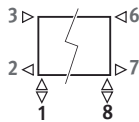

Also available as vertical version.
See page 230.

DECO PANEL HORIZONTAL DOUBLE traffic white 333

*Eye
catchers*

From design to art

DECO PANEL HORIZONTAL

DECO PANEL HORIZONTAL

DIMENSIONS (in cm)

- standard connection
- variant

Other connections (no surcharge):

- side connection:
 - one-sided: code 32 or 67 instead of 18
 - cross-over: code 37 or 62 instead of 18
- single point connection: code 11 (left) or 88 (right) instead of 18.