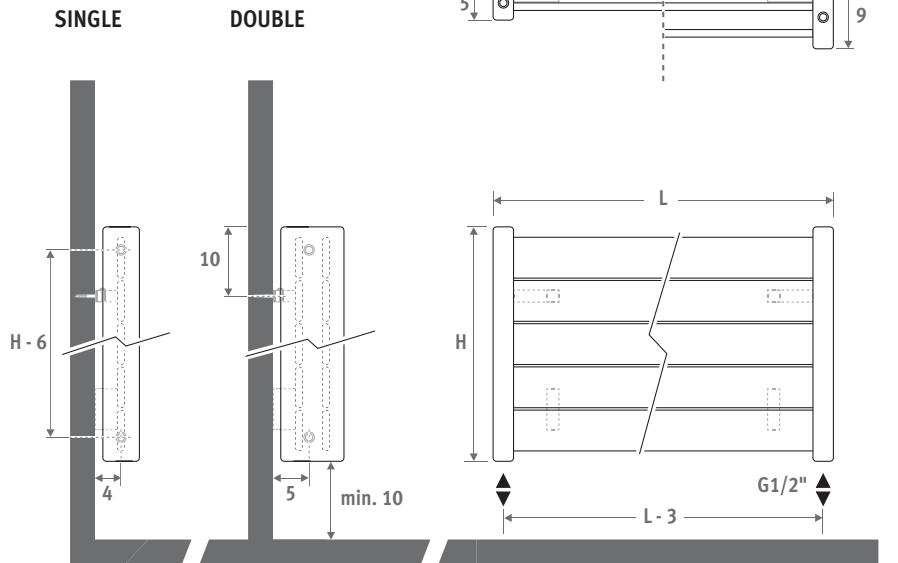

Also available as vertical version.
See page 230.

DECO PANEL HORIZONTAL DOUBLE traffic white 333

*Eye
catchers*

From design to art

DECO PANEL HORIZONTAL

DECO PANEL HORIZONTAL

DIMENSIONS (in cm)

- standard connection
- variant

Always use a vertical diffusion tube (ø 10 to 12mm) min. 100 mm long and a reduction washer.

CONNECTION SETS

Connection to the wall Jaga Deco double angled

TRV head and sleeve couplings included.

set 35	To the wall	€
	CODE.JH2.AC.1...	162,60

See chapter "Connection sets and valves" for all connection options and technical information

SURCHARGE FREESTANDING MODEL

Height max. 47 cm.

Delivery:

- up to 220cm long: 2 feet
- from 240cm long: 3 feet