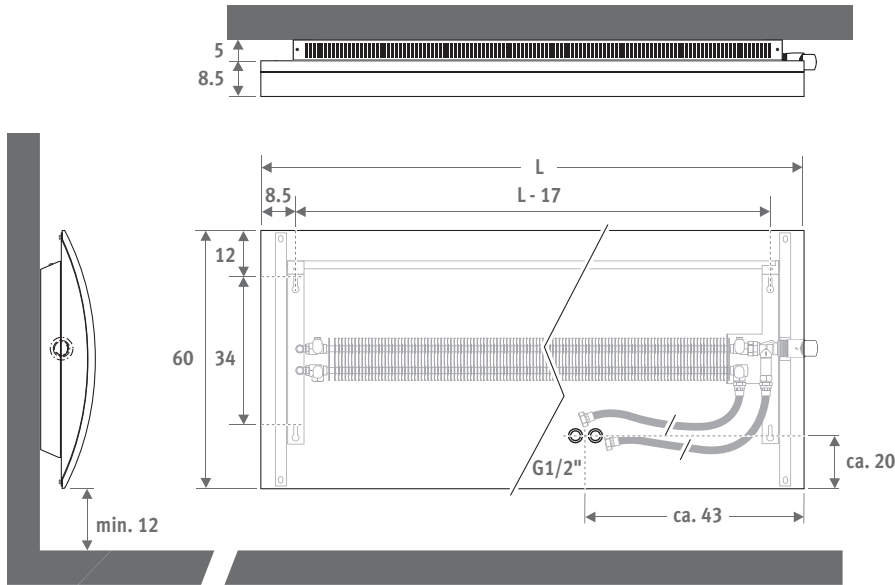

# GEO HORIZONTAL

## DIMENSIONS (in cm)

code	height	length	colour
GEHW . 060	100.	XXX	fill in colour code

	Watts	Watts	€	€
	75/65	55/45	st. colour	other

L	H 060			
100	1099	544	1763,80	2116,60
120	1375	685	1852,00	2222,40
140	1652	828	1940,40	2328,50
160	1924	969	2028,70	2434,50
180	2191	1110	2097,30	2516,90

## DELIVERY

- completely pre-assembled
- complete with right handed connection with Jaga valve, extension pipe and chrome Deco thermostatic head
- flexible hoses 1/2" (L=60 cm) for connection to the wall