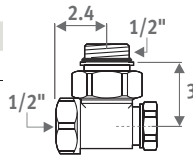

OPTION

Lockshield 1/2" 90°

CODE	€
5090.110	9,50