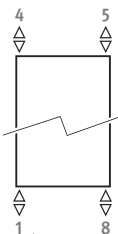

GEO VERTICAL

code height length colour conn.
GEVW . 150 050 . XXX /18
 fill in colour code: _____

	Watts	Watts	€	€
	75/65	55/45	st. colour	other
L H 150				
050	631	341	1429,30	1715,30
L H 180				
060	971	514	1961,30	2353,70

Standard colours:

Other colours:

CONNECTION

Code:

1° number = flow

2° number = return

Standard connection:

Code 18, reversible 18 or 81

Other connections (no surcharge):

- top connection: enter code 45 or 54. Insert pipe included. Has to be mounted in the return. Always mount an air vent on the central heating pipework.
- single point connection: code 11 (left) or 88 (right) instead of 18. Always use a diffusion tube of minimum 40cm long.