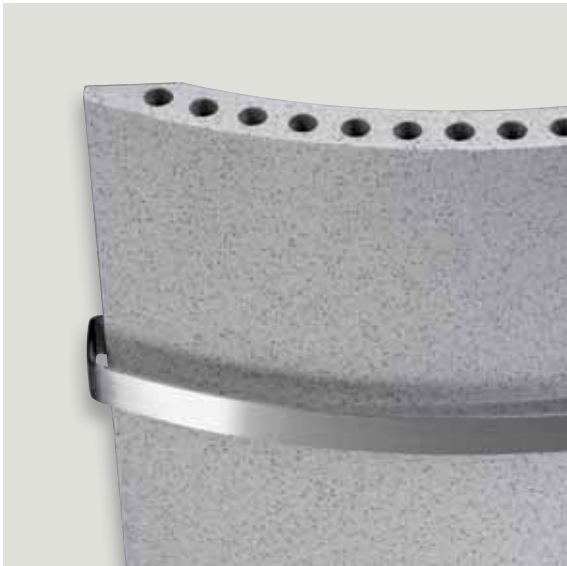

jaga

Eyecatchers

GEO VERTICAL

€ 2019.EX

Eyecatchers
* From design to art *

GEO VERTICAL

The stone comfort zone

Geo is a warm rock, made out of granulated natural stone: a composition of mineral materials. The cosy warmth of a tiled stove in a modern design.

Geo vertical with towel rail is the perfect bathroom radiator.

Also available in horizontal version. See page 174.

GEO VERTICAL white 601, optional towel rail

Eyeatchers

From design to art

GEO VERTICAL

DIMENSIONS (in cm)

GEO VERTICAL

code height length colour conn.
GEVW . 150 050 . XXX /18
 fill in colour code: _____

	Watts	Watts	€	€
	75/65	55/45	st. colour	other
L H 150				
050	631	341	1429,30	1715,30
L H 180				
060	971	514	1961,30	2353,70

EN442 output at 20°C room temperature

DELIVERY

- connection 18 underneath
- brushed stainless steel wall fixings
- chrome-plated air vent and drain plug G1/2"

COLOURS

Gloss polished granulated natural stone.