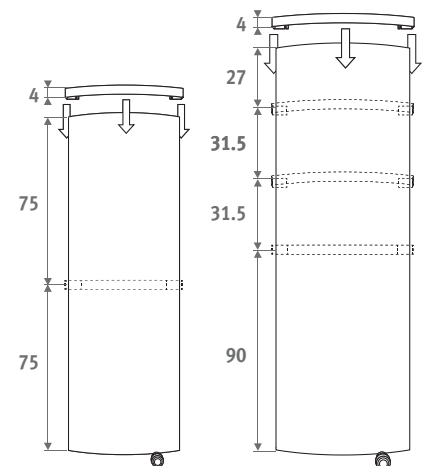

CODE	L	for radiator	€
90912.01	53	150 x 50	126,90
90912.00	63	180 x 60	148,30

Can be mounted at different heights.