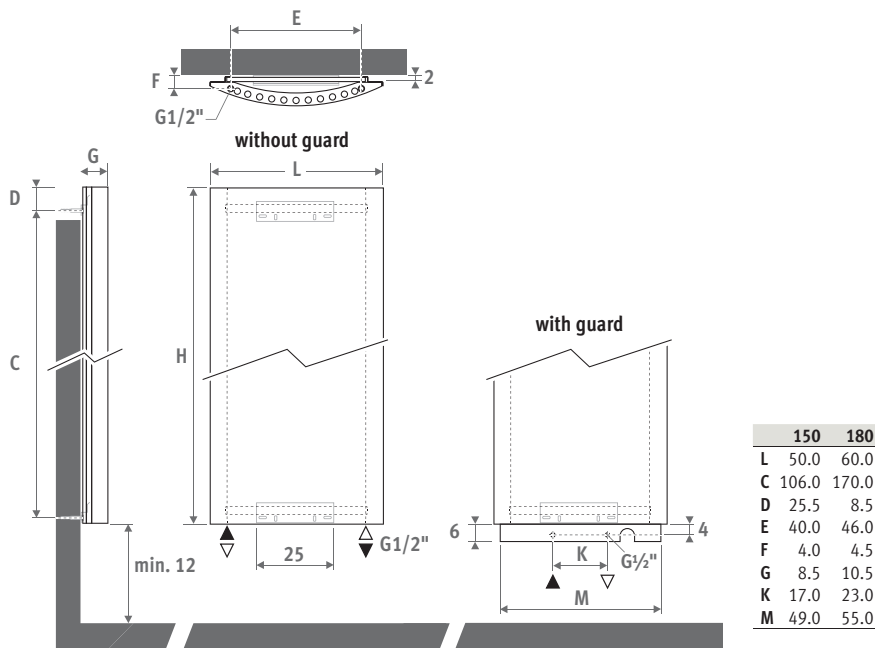

Geo vertical with towel rail is the perfect bathroom radiator.

Also available in horizontal version. See page 174.

GEO VERTICAL white 601, optional towel rail

Eyeatchers

From design to art

GEO VERTICAL

DIMENSIONS (in cm)

GEO VERTICAL

code height length colour conn.
GEVW . 150 050 . XXX /18
 fill in colour code: _____

	Watts	Watts	€	€
	75/65	55/45	st. colour	other
L H 150				
050	631	341	1429,30	1715,30
L H 180				
060	971	514	1961,30	2353,70

Electric heating element and mixed application: see "Parts & Options"

CONNECTION SETS

Connection set to the wall or to the floor with guard in stainless steel

TRV head and sleeve couplings included.

set 51	Geo 150 x 50 flow right	€
COGE.50R.PS.3...	stainless steel	240,10
set 52	Geo 150 x 50 flow left	€
COGE.50L.PS.3...	stainless steel	240,10
set 53	Geo 180 x 60 flow right	€
COGE.60R.PS.3...	stainless steel	261,60
set 54	Geo 180 x 60 flow left	€
COGE.60L.PS.3...	stainless steel	261,60