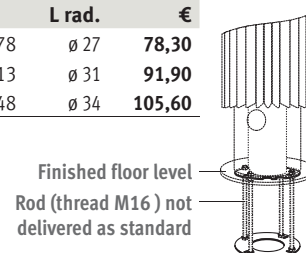

Foot for Circo freestanding in concrete floor

CODE	L rad.	€
9086.000278	Ø 27	78,30
9086.000313	Ø 31	91,90
9086.000348	Ø 34	105,60