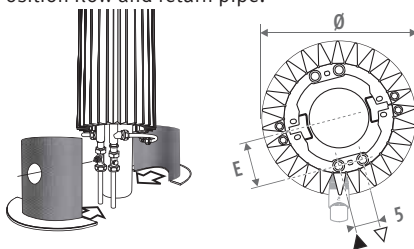

## DELIVERY

Connection set with thermostatic valve, lockshield, 4 chrome-plated air vents G1/8" and sleeve couplings M24 included.

Circo freestanding:

- Iguana Circo in 2 parts, to be mounted around the suspension column, including all parts for hydraulic connection
- support with suspension column and guards with opening for the TRV head

Circo pillar cover:

- Iguana Circo in 2 parts, including all parts for hydraulic connection and guards with opening for the TRV head
- suspension brackets for mounting around column

## CONNECTION

To guarantee the output of the Iguana models and to limit the pressure drop, Jaga recommends the use of 15/1 minimum diameter pipes.

### Central connection

The opening for the TRV head in the guard is on the left /CL. If a right hand flow is required please amend the code suffix using /CR.

Position flow and return pipe.