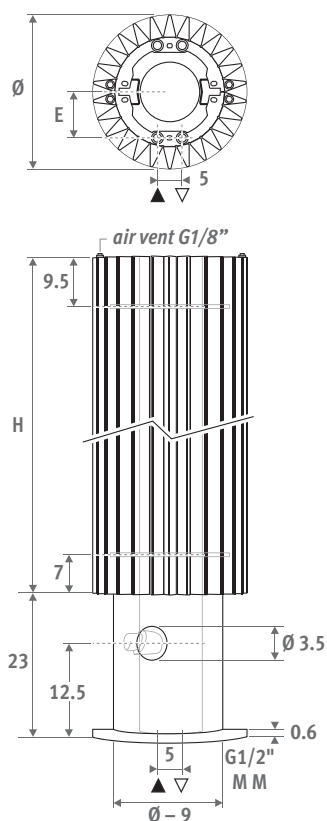

## DIMENSIONS (in cm)

### PILLAR COVER

Connection set included

Ø	E	Ø Z
27.8	7.5	11.0
31.3	9.4	12.5
34.8	11.3	16.0

### Central connection

The opening for the TRV head in the guard is on the left /CL. If a right hand flow is required please amend the code suffix using /CR.

Position flow and return pipe.