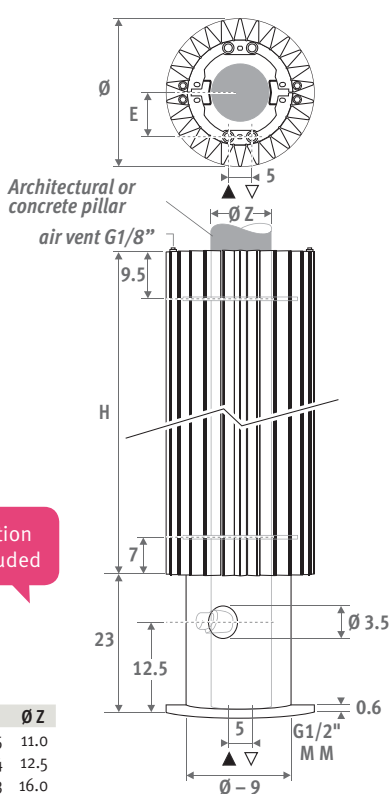

## DIMENSIONS (in cm)

### PILLAR COVER

Connection set included

Ø	E	Ø Z
27.8	7.5	11.0
31.3	9.4	12.5
34.8	11.3	16.0