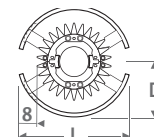

OPTIONS

Towel rail / hat rack in chrome-plated aluminium