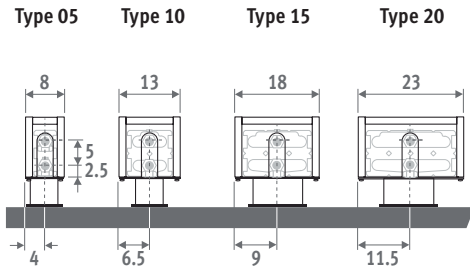

MINI FREESTANDING

EN 442

55 45

GUARANTEE
30
YEAR
HEAT EXCHANGER

DIMENSIONS (in cm)

HEIGHT 008

HEIGHT 013

HEIGHT 023 / 028

ORDERING CODE FIXED FEET

code	height	length	type	colour	foot
MINF . 008	060	09 .	XXX	/XX	
fill in colour code					
FS: fixed feet, height 6.5 cm (only for height 008 and 013)					
FM: fixed feet, height 10 cm					
FL: fixed feet, height 12 cm					

ORDERING CODE ADJUSTABLE FEET

code	height	length	type	colour	foot
MINF . 008	060	09 .	XXX	/XX	
fill in colour code					
AS: adjustable feet, height from 13.5 to 21 cm					
AL: adjustable feet, height from 21.5 to 34 cm					

Also available as Mini wall mounted model for low window sills and dwarf walls. See page 48.

DELIVERY

1. Easy to install by one person.
2. Standard delivery:
3. Low-H₂O heat exchanger, air vent 1/8" and drain plug 1/2"
   - casing in one piece for connection left or right
   - feet in the same colour as the radiator

COLOURS

1. Environmentally friendly, scratch-resistant, high UV resistant powder coating.
2. Standard colours:
3. traffic white RAL 9016 (133), soft touch lightly structured satin lacquer
   - sandblast grey (001), fine texture metallic lacquer
4. Other colours: see colour chart.

CONNECTION

Standard connection:
Height 008: opposite end connection, flow left or right
Other heights: same end connection, left or right connection

It is not possible to connect to the wall from inside the casing, as the casing includes a closed rear panel.