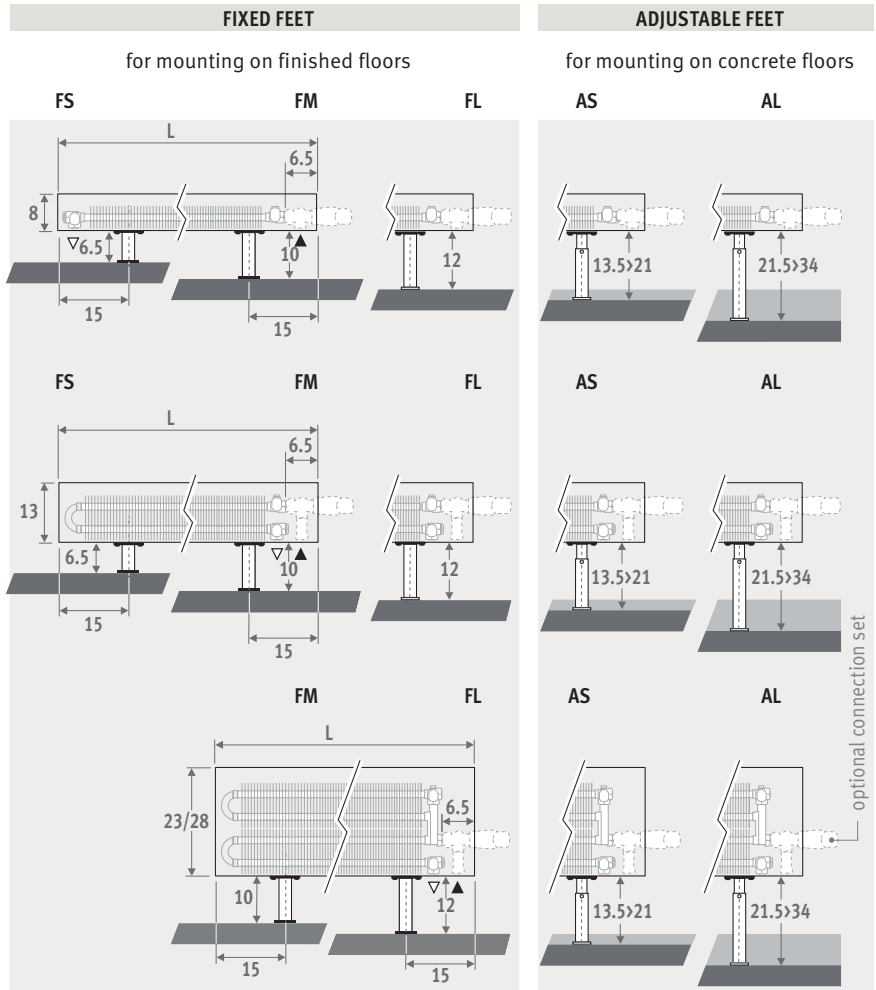

Also available as Mini wall mounted model for low window sills and dwarf walls. See page 56.

MINI FREESTANDING sandblast grey 001

MINI FREESTANDING 

MINI FREESTANDING

DIMENSIONS (in cm)

HEIGHT 008

HEIGHT 013

HEIGHT 023 / 028

ORDERING CODE FIXED FEET

code height length type colour foot
MINF . 008 060 09 . XXX /XX
 fill in colour code
 FS: fixed feet, height 6.5 cm
 (only for height 008 and 013)
 FM: fixed feet, height 10 cm
 FL: fixed feet, height 12 cm

ORDERING CODE ADJUSTABLE FEET

code height length type colour foot
MINF . 008 060 09 . XXX /XX
 fill in colour code
 AS: adjustable feet, height from 13.5 to 21 cm
 AL: adjustable feet, height from 21.5 to 34 cm

CONNECTION

Standard connection:
 Height 008: opposite end connection, flow left or right
 Other heights: same end connection, left or right connection

It is not possible to connect to the wall from inside the casing, as the casing includes a closed rear panel.