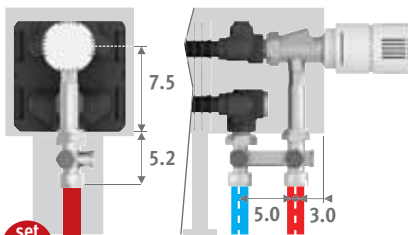

CONNECTION

Standard connection:
 Height 008: opposite end connection, flow left or right
 Other heights: same end connection, left or right connection

It is not possible to connect to the wall from inside the casing, as the casing includes a closed rear panel.

CONNECTION SETS

Jaga H-valve to the floor for Mini height 013/023/028 for one or two pipe

TRV head and sleeve couplings Eurocone 3/4" included.

set
104

CODE 1-PIPE/2-PIPE €

 **COLO.HBSF.JC.4...** **88,00**