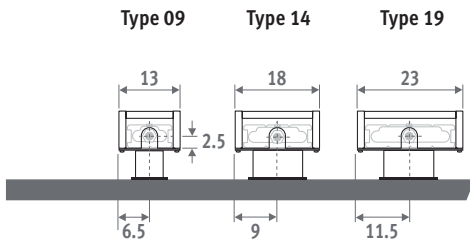

MINI FREESTANDING

EN 442

55 45

GUARANTEE
30
YEAR
HEAT EXCHANGER

DIMENSIONS (in cm)

HEIGHT 008