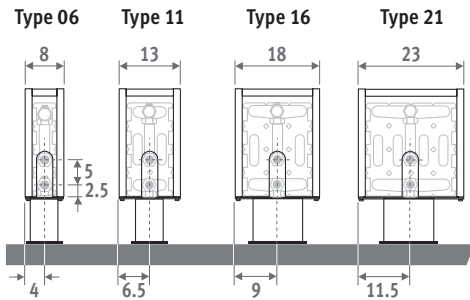

HEIGHT 023 / 028