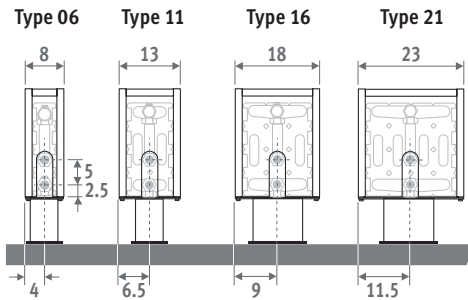

Also available as Mini wall mounted model for low window sills and dwarf walls. See page 56.

MINI FREESTANDING sandblast grey 001

MINI FREESTANDING 

MINI FREESTANDING

DIMENSIONS (in cm)

HEIGHT 008

HEIGHT 013

HEIGHT 023 / 028

ORDERING CODE FIXED FEET

code height length type colour foot
MINF . 008 060 09 . XXX /XX
 fill in colour code
 FS: fixed feet, height 6.5 cm
 (only for height 008 and 013)
 FM: fixed feet, height 10 cm
 FL: fixed feet, height 12 cm

ORDERING CODE ADJUSTABLE FEET

code height length type colour foot
MINF . 008 060 09 . XXX /XX
 fill in colour code
 AS: adjustable feet, height from 13.5 to 21 cm
 AL: adjustable feet, height from 21.5 to 34 cm

CONNECTION

Standard connection:
 Height 008: opposite end connection, flow left or right
 Other heights: same end connection, left or right connection

It is not possible to connect to the wall from inside the casing, as the casing includes a closed rear panel.