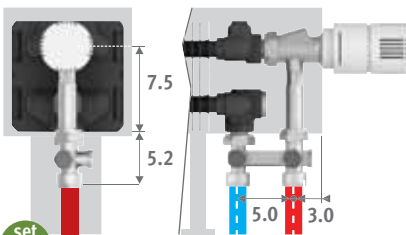

set
104

CODE 1-PIPE/2-PIPE

€

COLO.HBSF.JC.4...

85,80

COLO.HBSF.JW.4...

75,70

fill in sleeve coupling code

Precision metal tube 14/1 114

Precision metal tube 15/1 115

Precision metal tube 16/1 116

RPE/ALU tube 16/2 616

Jaga valve to the floor or Mini height 008

- with feet FS (H=6.5 cm):
  Jaga valve 5090.4407, see page 153.
  No lockshield possible on the return.
- with feet FM or FL (H=10 or 12 cm):
  set 222, see page 145.

Other connections:

See chapter "Connection sets and valves" for all connection options and technical information.