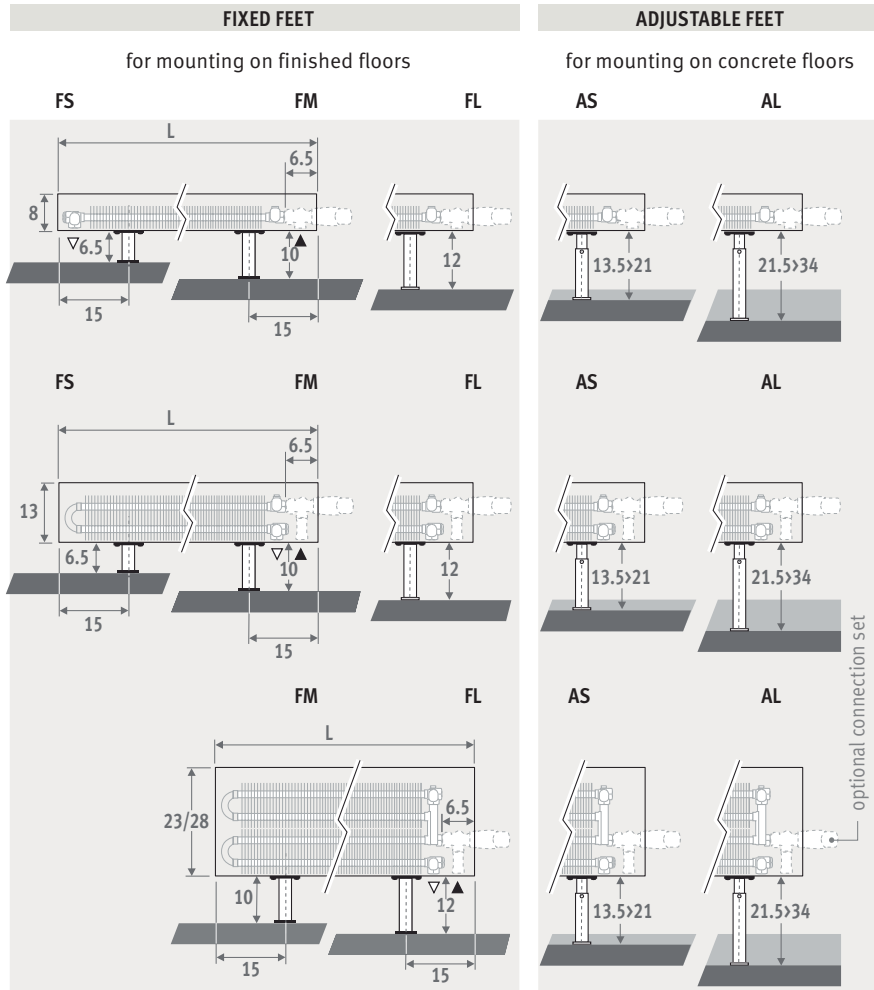

HEIGHT 023 / 028