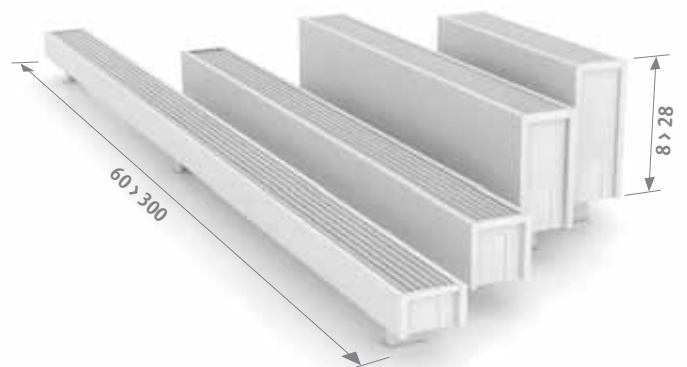

### CONNECTION

Standard connection:  
Height 008: opposite end connection, flow left or right  
Other heights: same end connection, left or right connection

It is not possible to connect to the wall from inside the casing, as the casing includes a closed rear panel.