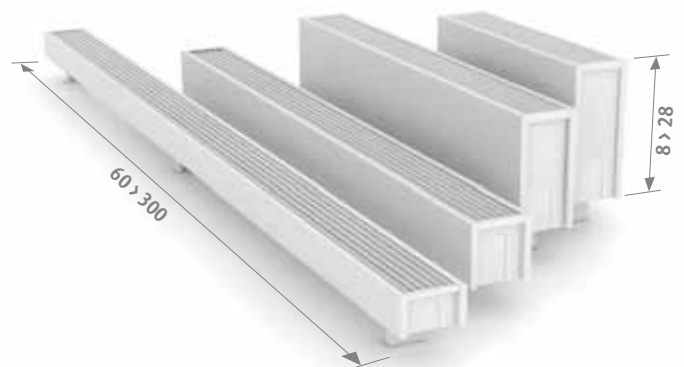

Also available as Mini wall mounted model for low window sills and dwarf walls. See page 56.

DELIVERY

- Easy to install by one person.
- Standard delivery:
 - Low-H₂O heat exchanger, air vent 1/8" and drain plug 1/2"
 - casing in one piece for connection left or right
 - feet in the same colour as the radiator

COLOURS

- Environmentally friendly, scratch-resistant, high UV resistant powder coating.
- Standard colours:
 - traffic white RAL 9016 (133), soft touch lightly structured satin lacquer
 - sandblast grey (001), fine texture metallic lacquer
- Other colours: see colour chart.

CONNECTION

Standard connection:
 Height 008: opposite end connection, flow left or right
 Other heights: same end connection, left or right connection

It is not possible to connect to the wall from inside the casing, as the casing includes a closed rear panel.