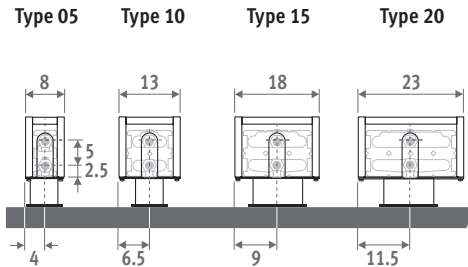

Also available as Mini wall mounted model for low window sills and dwarf walls. See page 56.

MINI FREESTANDING sandblast grey 001

MINI FREESTANDING 

MINI FREESTANDING

DIMENSIONS (in cm)

HEIGHT 008

HEIGHT 013

HEIGHT 023 / 028

ORDERING CODE FIXED FEET

code height length type colour foot
MINF . 008 060 09 . XXX /XX
 fill in colour code
 FS: fixed feet, height 6.5 cm
 (only for height 008 and 013)
 FM: fixed feet, height 10 cm
 FL: fixed feet, height 12 cm

ORDERING CODE ADJUSTABLE FEET

code height length type colour foot
MINF . 008 060 09 . XXX /XX
 fill in colour code
 AS: adjustable feet, height from 13.5 to 21 cm
 AL: adjustable feet, height from 21.5 to 34 cm

CONNECTION

Standard connection:
 Height 008: opposite end connection, flow left or right
 Other heights: same end connection, left or right connection

It is not possible to connect to the wall from inside the casing, as the casing includes a closed rear panel.