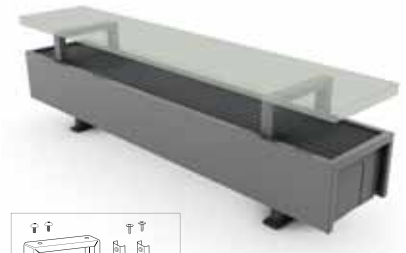

FIXING SET FOR SHELF

1. Number of sets for casing length:
   - from 060 to 160 cm: min. 2 sets
   - from 180 to 300 cm: min. 3 sets

Shelf not supplied.

CODE	for type	€/set	€/set
		st. colour	other
5210.00015/XXX	14/15/16	53,00	63,00
5210.00020/XXX	19/20/21	53,00	63,00

fill in colour code