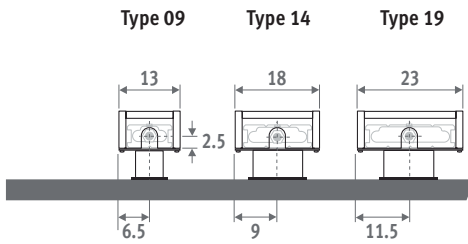

Also available as Mini wall mounted model for low window sills and dwarf walls. See page 56.

MINI FREESTANDING sandblast grey 001

MINI FREESTANDING 

MINI FREESTANDING

DIMENSIONS (in cm)

HEIGHT 008

HEIGHT 013

HEIGHT 023 / 028

ORDERING CODE FIXED FEET

code height length type colour foot
MINF . 008 060 09 . XXX /XX
 fill in colour code
 FS: fixed feet, height 6.5 cm
 (only for height 008 and 013)
 FM: fixed feet, height 10 cm
 FL: fixed feet, height 12 cm

ORDERING CODE ADJUSTABLE FEET

code height length type colour foot
MINF . 008 060 09 . XXX /XX
 fill in colour code
 AS: adjustable feet, height from 13.5 to 21 cm
 AL: adjustable feet, height from 21.5 to 34 cm

CONNECTION

Standard connection:
 Height 008: opposite end connection, flow left or right
 Other heights: same end connection, left or right connection

It is not possible to connect to the wall from inside the casing, as the casing includes a closed rear panel.