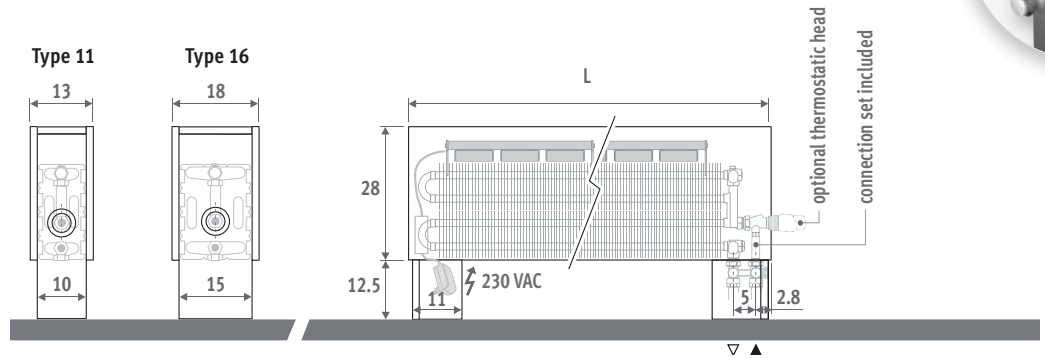

TOP
PERFORMERS

MINI FREESTANDING DBE

MINI FREESTANDING DBE

DIMENSIONS (in cm)

ORDERING CODE

code	height	length	type	colour
MINF. 028 081 11. XXX/DS/DBE/...				
			fill in colour code	
			fill in sleeve coupling code	
			Precision metal tube 14/1	114
			Precision metal tube 15/1	115
			Precision metal tube 16/1	116
			RPE/ALU tube 16/2	316
			(other sleeve couplings: see "Connection sets and Valves")	

DELIVERY

Easy to install.

Standard delivery:

- pre-assembled radiator on integrated feet, consisting of a one piece casing, feet with pipe guard, DBE set incl. operation, control and power supply 12 VDC
- detachable grille
- Jaga thermostatic H-valve and sleeve couplings. Connections 3/4" Eurocone in the foot, left or right.
- straight air vent 1/8"
- collar in stainless steel effect for the connection side