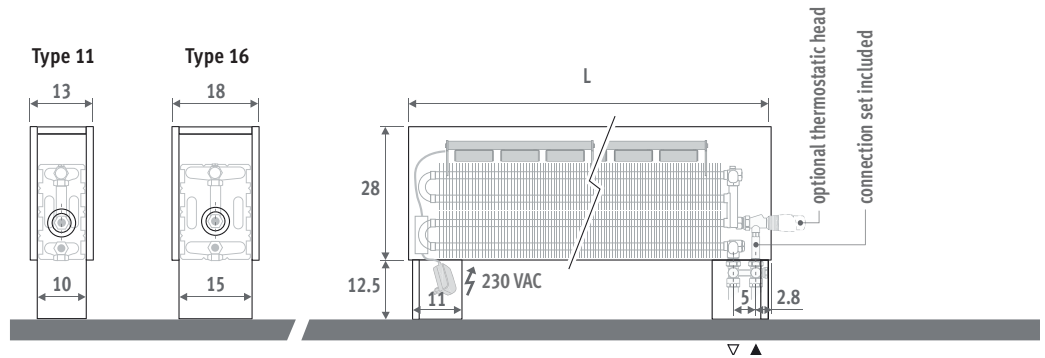

MINI FREESTANDING DBE

MINI FREESTANDING DBE

DIMENSIONS (in cm)

ORDERING CODE

code	height	length	type	colour
MINF. 028 081 11. XXX/DS/DBE/...				
		fill in colour code		
			fill in sleeve coupling code	
		Precision metal tube 14/1	114	
		Precision metal tube 15/1	115	
		Precision metal tube 16/1	116	
		RPE/ALU tube 16/2	316	
		(other sleeve couplings: see "Connection sets and Valves Low-H ₂ O")		

DELIVERY

Easy to install.

Standard delivery:

- pre-assembled radiator on integrated feet, consisting of a one piece casing, feet with pipe guard, DBE set incl. operation, control and power supply 12 VDC
- detachable grille
- Jaga thermostatic H-valve and sleeve couplings. Connections 3/4" Eurocone in the foot, left or right.
- straight air vent 1/8"
- collar in stainless steel effect for the connection side