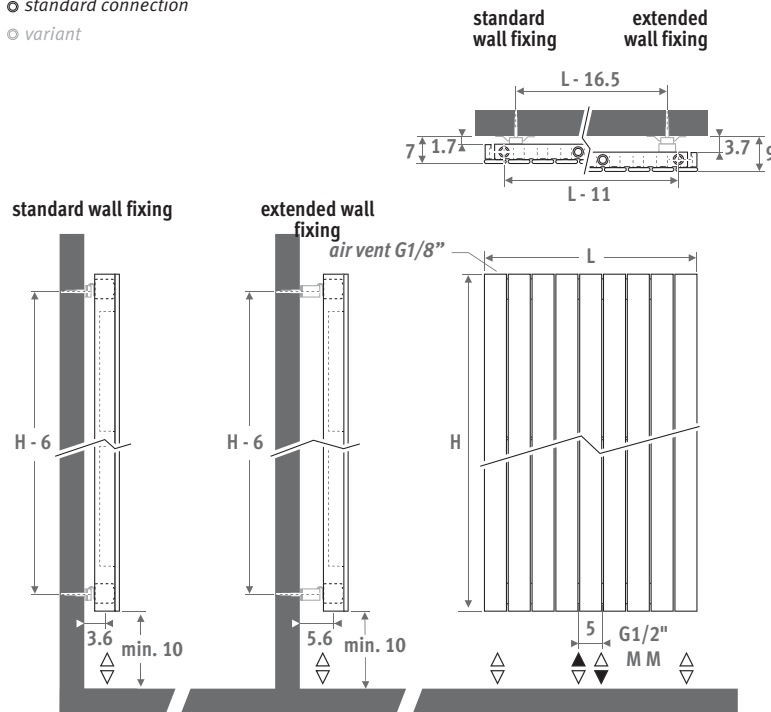

Horizontal version: see p. 164.
Freestanding version: see p. 178.

PANEL PLUS VERTICAL traffic white 333

Eye catchers

From design to art

PANEL PLUS

PANEL PLUS

code height length colour conn.
PPVW . 180 024 . XXX /MM
 fill in colour code —

DIMENSIONS (in cm)

- standard connection
- variant

DELIVERY

- universal central connection MM and 18/81 underneath
- standard and extended wall fixings included
- chrome-plated air vent and 3 drain plugs G1/2"

CONNECTION

Code:

1° number = flow

2° number = return

Standard connection:

Universal central connection

at the bottom, code MM,

flow left or right. Connection

TRV head and sleeve couplings included.

set 47 **BRUSHED STAINLESS STEEL** €

CODE.DW2.SD.1... **244,70**

CHROME €

CODE.DW2.CD.1... **165,90**

fill in sleeve coupling code

Precision metal tube 15/1 **115**

Precision metal tube 16/1 **116**