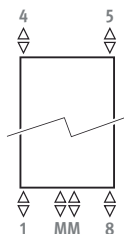

PANEL PLUS

code height length colour conn.
PPVW . 180 024 . XXX /MM
fill in colour code —

DIMENSIONS (in cm)

- standard connection
- variant

DELIVERY

- universal central connection MM and 18/81 underneath
- standard and extended wall fixings included
- chrome-plated air vent and 3 drain plugs G1/2"

COLOURS

Environmentally friendly, scratch-resistant, high UV resistant powder coating.

Standard colours:

1. traffic white RAL 9016 (333), smooth satin matt
   - sandblast grey (001), fine texture metallic
2. Other colours: see colour chart.

CONNECTION

Code:

1° number = flow

2° number = return

Standard connection:

Universal central connection

at the bottom, code MM,

flow left or right. Connection

18 or 81 at the bottom is

also possible with code MM.

Top connection (no surcharge): enter code 45

or 54, provide an air vent on the central heating

pipework.

CONNECTION SETS

Connection set to the wall with Danfoss Pro valve

TRV head and sleeve couplings included.

set 47 **BRUSHED STAINLESS STEEL** €

CODE.DW2.SD.1... **244,70**

CHROME €

CODE.DW2.CD.1... **165,90**

fill in sleeve coupling code

Precision metal tube 15/1 **115**

Precision metal tube 16/1 **116**

Precision metal tube 18/1 **118**

RPE/ALU tube 16/2 **316**

RPE/ALU tube 18/2 **318**

Other connections:

See chapter "Connection sets and valves" for all connection options and technical information

Horizontal version: see p. 164
Freestanding version: see p. 178