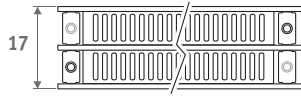

## DIMENSIONS (in cm)

### PANEL PLUS FREESTANDING

- standard connection
- variant

H	12	18	>18
B	7.5	10 > 13	12 > 17

Type 22

Type 34