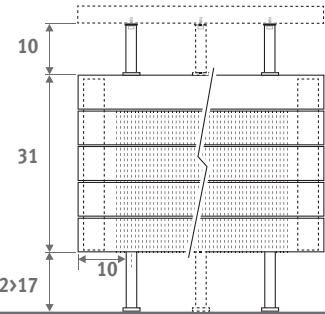

## DIMENSIONS (in cm)

### PANEL PLUS FREESTANDING

- standard connection
- variant

H	12	18	>18
B	7.5	10 > 13	12 > 17

Type 22

Type 34

### BENCH RADIATOR

L	T	S*	V*
120	99.0	2	2
160	69.5	3	2
200	89.5	3	2
240	109.5	3	3
280	86.5	4	3

\* S = number of bench supports,  
V = number of feet