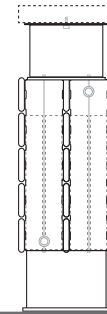

Horizontal version: see p. 68.
Vertical version: see p. 112.

PANEL PLUS FREESTANDING height 18 cm,
sandblast grey 001

PANEL PLUS FREESTANDING

PANEL PLUS FREESTANDING

DIMENSIONS (in cm)

PANEL PLUS FREESTANDING

- standard connection
- variant

H	12	18	>18
B	7.5	10 > 13	12 > 17

Type 22

Type 34

BENCH RADIATOR

L	T	S*	V*
120	99.0	2	2
160	69.5	3	2
200	89.5	3	2
240	109.5	3	3
280	86.5	4	3

* S = number of bench supports,
V = number of feet

DELIVERY

Standard delivery

- connection 18 underneath
- standard feet for installation on finished floor
- chrome-plated air vent and drain plug G1/2"
- pre-mounted grille

Standard delivery bench radiator