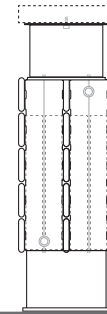

## DIMENSIONS (in cm)

### PANEL PLUS FREESTANDING

- standard connection
- variant

H	12	18	>18
B	7.5	10 > 13	12 > 17

Type 22

Type 34

### BENCH RADIATOR

L	T	S*	V*
120	99.0	2	2
160	69.5	3	2
200	89.5	3	2
240	109.5	3	3
280	86.5	4	3

\* S = number of bench supports,  
V = number of feet

## DELIVERY

Standard delivery

- connection 18 underneath
- standard feet for installation on finished floor
- chrome-plated air vent and drain plug G1/2"
- pre-mounted grille

Standard delivery bench radiator