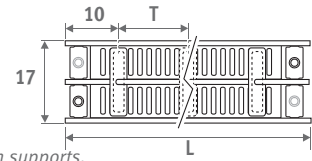

Horizontal version: see p. 68.
Vertical version: see p. 112.

PANEL PLUS FREESTANDING height 18 cm,
sandblast grey 001

PANEL PLUS FREESTANDING

PANEL PLUS FREESTANDING

DIMENSIONS (in cm)

PANEL PLUS FREESTANDING

- standard connection
- variant

H	12	18	>18
B	7.5	10 > 13	12 > 17

Type 22

Type 34

BENCH RADIATOR

L	T	S*	V*
120	99.0	2	2
160	69.5	3	2
200	89.5	3	2
240	109.5	3	3
280	86.5	4	3

* S = number of bench supports,
V = number of feet

DELIVERY

Standard delivery

- connection 18 underneath
- standard feet for installation on finished floor
- chrome-plated air vent and drain plug G1/2"
- pre-mounted grille

Standard delivery bench radiator