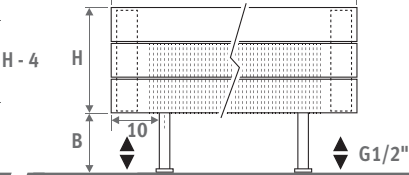

Horizontal version: see p. 68.
Vertical version: see p. 112.

PANEL PLUS FREESTANDING height 18 cm,
sandblast grey 001

PANEL PLUS FREESTANDING

PANEL PLUS FREESTANDING

DIMENSIONS (in cm)

PANEL PLUS FREESTANDING

- standard connection
- variant

H	12	18	>18
B	7.5	10 > 13	12 > 17

Type 22

Type 34

BENCH RADIATOR

L	T	S*	V*
120	99.0	2	2
160	69.5	3	2
200	89.5	3	2
240	109.5	3	3
280	86.5	4	3

* S = number of bench supports,
V = number of feet