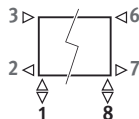

Other colours: see colour chart.

CONNECTION

Code:

1° number = flow

2° number = return

Standard connection:

Code 18, reversible 18 or 81

Other connections (no surcharge):

- side connection:
 - one-sided: code 32 or 67 instead of 18
 - cross-over: code 37 or 62 instead of 18
- single point connection: code 11 (left) or 88 (right) instead of 18.

Always use a vertical diffusion tube (ø 10 to 12mm) min. 100 mm long and a reduction washer.