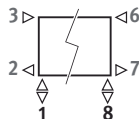

CONNECTION

Code:

1° number = flow

2° number = return

Standard connection:

Code 18, reversible 18 or 81

Other connections (no surcharge):

- side connection:
  - one-sided: code 32 or 67 instead of 18
  - cross-over: code 37 or 62 instead of 18
- single point connection: code 11 (left) or 88 (right) instead of 18.

Always use a vertical diffusion tube (ø 10 to 12mm) min. 100 mm long and a reduction washer.