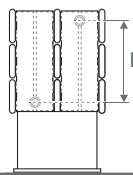

## DIMENSIONS (in cm)

### PANEL PLUS FREESTANDING

- standard connection
- variant

H	12	18	>18
B	7.5	10 > 13	12 > 17

Type 22

Type 34

### BENCH RADIATOR

L	T	S*	V*
120	99.0	2	2
160	69.5	3	2
200	89.5	3	2
240	109.5	3	3
280	86.5	4	3

\* S = number of bench supports,  
V = number of feet