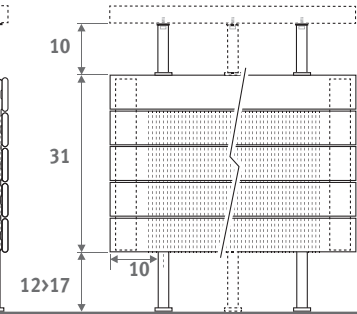

Horizontal version: see p. 68.
Vertical version: see p. 112.

PANEL PLUS FREESTANDING height 18 cm,
sandblast grey 001

PANEL PLUS FREESTANDING

PANEL PLUS FREESTANDING

DIMENSIONS (in cm)

PANEL PLUS FREESTANDING

- standard connection
- variant

H	12	18	>18
B	7.5	10 > 13	12 > 17

Type 22

Type 34

BENCH RADIATOR

L	T	S*	V*
120	99.0	2	2
160	69.5	3	2
200	89.5	3	2
240	109.5	3	3
280	86.5	4	3

* S = number of bench supports,
V = number of feet