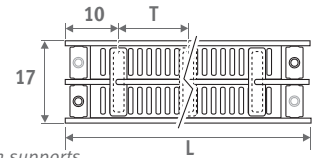

## DIMENSIONS (in cm)

### PANEL PLUS FREESTANDING

- standard connection
- variant

H	12	18	>18
B	7.5	10 > 13	12 > 17

Type 22

Type 34

### BENCH RADIATOR

L	T	S*	V*
120	99.0	2	2
160	69.5	3	2
200	89.5	3	2
240	109.5	3	3
280	86.5	4	3

\* S = number of bench supports,  
V = number of feet