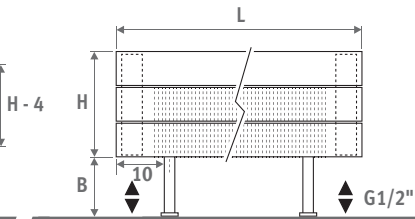

## DIMENSIONS (in cm)

### PANEL PLUS FREESTANDING

- standard connection
- variant

H	12	18	>18
B	7.5	10 > 13	12 > 17

Type 22

Type 34

### BENCH RADIATOR

L	T	S*	V*
120	99.0	2	2
160	69.5	3	2
200	89.5	3	2
240	109.5	3	3
280	86.5	4	3

\* S = number of bench supports,  
V = number of feet