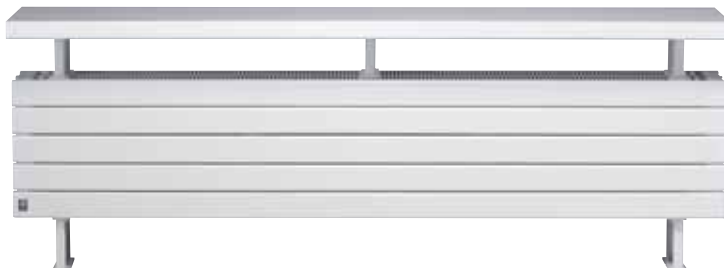

Type	Watts	Watts	€	€
		75/65	55/45	st. colour	other
L H 031					
060	22	571	287	698,00	837,00
	34	1018	485	1096,00	1316,00
080	22	761	382	784,00	941,00
	34	1357	647	1229,00	1474,00
100	22	951	477	869,00	1043,00
	34	1697	809	1360,00	1632,00
120	22	1142	573	944,00	1133,00
	34	2036	970	1492,00	1791,00
140	22	1332	669	1034,00	1241,00
	34	2375	1132	1624,00	1949,00
160	22	1522	764	1114,00	1336,00
	34	2715	1294	1757,00	2108,00
180	22	1713	860	1196,00	1435,00
	34	3054	1455	1889,00	2267,00
200	22	1903	955	1277,00	1533,00
	34	3393	1617	2021,00	2425,00
220	22	2093	1051	1386,00	1663,00
	34	3733	1779	2181,00	2617,00
240	22	2283	1146	1468,00	1762,00
	34	4072	1940	2313,00	2775,00
260	22	2474	1242	1553,00	1864,00
	34	4411	2102	2445,00	2934,00
280	22	2664	1337	1640,00	1968,00
	34	4751	2264	2577,00	3093,00
300	22	2854	1433	1724,00	2069,00
	34	5090	2426	2709,00	3251,00

EN442 output at 20°C room temperature

Panel Plus freestanding is available from height 6 cm up to 31 cm and length 60 cm up to 460 cm. See: www.jaga.com

PANEL PLUS BENCH RADIATOR

Bench not included

code height length type colour conn.
PPHF . 031 120 34 . XXX /18 /BE
fill in colour code —┘

	Type	Watts	Watts	€	€
		75/65	55/45	st. colour	other
L H 031					
120	34	2199	1158	1553,00	1864,00
160	34	2932	1544	1842,00	2210,00
200	34	3665	1929	2105,00	2527,00
240	34	4398	2315	2398,00	2877,00
280	34	5131	2701	2686,00	3223,00

Bench not included EN442 output at 20°C room temperature