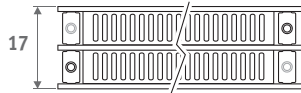

Horizontal version: see p. 68.
Vertical version: see p. 112.

PANEL PLUS FREESTANDING height 18 cm,
sandblast grey 001

PANEL PLUS FREESTANDING

PANEL PLUS FREESTANDING

DIMENSIONS (in cm)

PANEL PLUS FREESTANDING

- standard connection
- variant

H	12	18	>18
B	7.5	10 > 13	12 > 17

Type 22

Type 34

BENCH RADIATOR

L	T	S*	V*
120	99.0	2	2
160	69.5	3	2
200	89.5	3	2
240	109.5	3	3
280	86.5	4	3

* S = number of bench supports,
V = number of feet