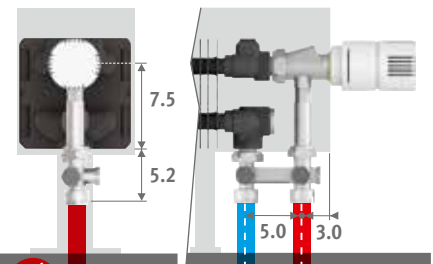

CONNECTION SETS

Jaga H-valve to the floor for one or two pipe

TRV head and sleeve couplings Eurocone 3/4" included.

set 104	CODE 1-PIPE/2-PIPE	€
	COLO.HBSF.AW.4...	80,00
	COLO.HBSF.JW.4...	86,00

fill in sleeve coupling code

Precision metal tube 14/1 114

Precision metal tube 15/1 115

Precision metal tube 16/1 116

RPE/ALU tube 16/2 616

Other connections:

see chapter "Connection sets and valves Low-H₂O" for all connection options and technical information.