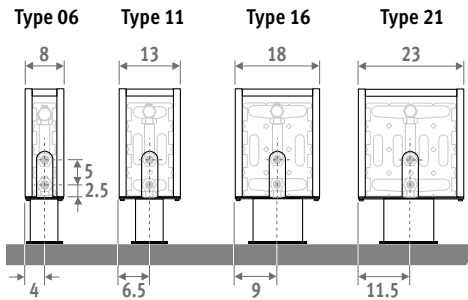

Also available as Mini wall mounted model for low window sills and dwarf walls. See page 56.

MINI FREESTANDING sandblast grey 001

MINI FREESTANDING 

MINI FREESTANDING

DIMENSIONS (in cm)

HEIGHT 008

HEIGHT 013

HEIGHT 023 / 028

ORDERING CODE FIXED FEET

code	height	length	type	colour	foot
MINF . 008	060	09 .	XXX	/XX	
fill in colour code					
FS: fixed feet, height 6.5 cm (only for height 008 and 013)					
FM: fixed feet, height 10 cm					
FL: fixed feet, height 12 cm					

ORDERING CODE ADJUSTABLE FEET

code	height	length	type	colour	foot
MINF . 008	060	09 .	XXX	/XX	
fill in colour code					
AS: adjustable feet, height from 13.5 to 21 cm					
AL: adjustable feet, height from 21.5 to 34 cm					

CONNECTION

- Standard connection: Height 008: opposite end connection, flow left or right
- Other heights: same end connection, left or right connection
- It is not possible to connect to the wall from inside the casing, as the casing includes a closed rear panel.