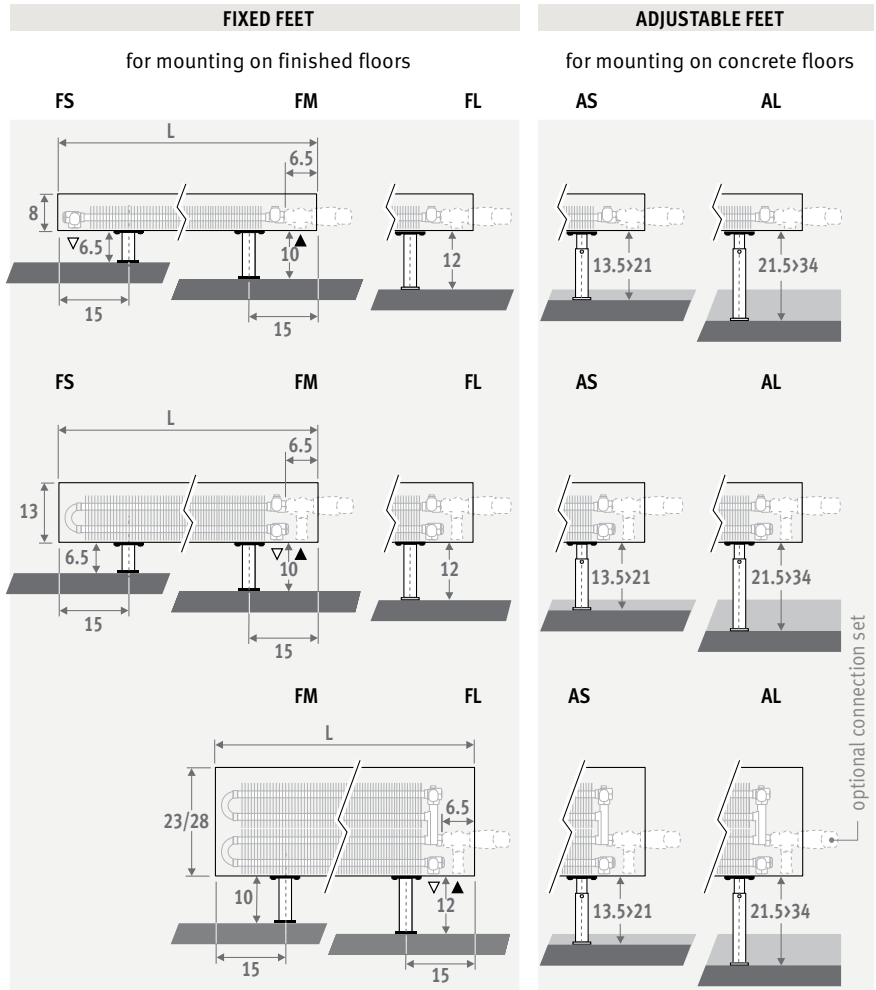

Also available as Mini wall mounted model for low window sills and dwarf walls. See page 56.

MINI FREESTANDING sandblast grey 001

MINI FREESTANDING 

MINI FREESTANDING

DIMENSIONS (in cm)

HEIGHT 008

HEIGHT 013

HEIGHT 023 / 028

ORDERING CODE FIXED FEET

code	height	length	type	colour	foot
MINF . 008	060	09 .	XXX	/XX	
fill in colour code					
FS: fixed feet, height 6.5 cm (only for height 008 and 013)					
FM: fixed feet, height 10 cm					
FL: fixed feet, height 12 cm					

ORDERING CODE ADJUSTABLE FEET

code	height	length	type	colour	foot
MINF . 008	060	09 .	XXX	/XX	
fill in colour code					
AS: adjustable feet, height from 13.5 to 21 cm					
AL: adjustable feet, height from 21.5 to 34 cm					

CONNECTION

- Standard connection: Height 008: opposite end connection, flow left or right
- Other heights: same end connection, left or right connection
- It is not possible to connect to the wall from inside the casing, as the casing includes a closed rear panel.