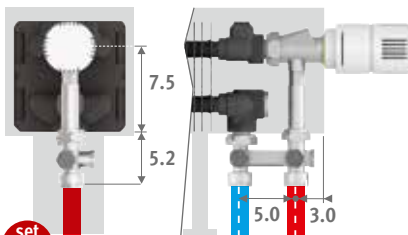

CONNECTION

- Standard connection: Height 008: opposite end connection, flow left or right
- Other heights: same end connection, left or right connection
- It is not possible to connect to the wall from inside the casing, as the casing includes a closed rear panel.

CONNECTION SETS

Jaga H-valve to the floor for Mini height 013/023/028 for one or two pipe

TRV head and sleeve couplings Eurocone 3/4" included.

set 104 CODE 1-PIPE/2-PIPE €

COLO.HBSF.AW.4... 80,00

COLO.HBSF.JW.4... 86,00

fill in sleeve coupling code
 Precision metal tube 14/1 114
 Precision metal tube 15/1 115
 Precision metal tube 16/1 116
 RPE/ALU tube 16/2 616

Jaga valve to the floor or Mini height 008

- with feet FS (H=6.5 cm): Jaga valve 5090.4407, see page 335. No lockshield possible on the return.
- with feet FM or FL (H=10 or 12 cm): set 222, see page 329.