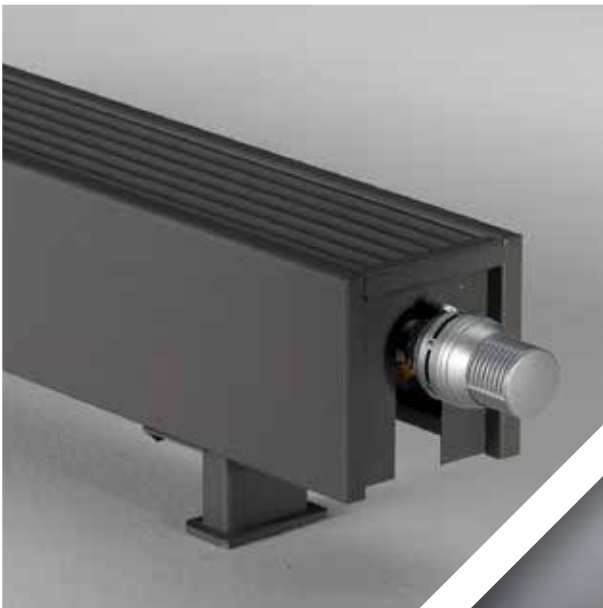

- For spaces with large windows, glazed façades, for window displays, conservatories, under window seats and for dwarf walls.
- Discreet appearance with heights from 8cm.
- No wasteful heat loss from radiation through glazing.
- Stable one-piece casing.
- Suitable for integrated valve.
- Low-H₂O technology with super conductive and ultra fast heat exchanger for low energy consumption and maximum heat emission.
- Twin Power for better compensation of the downward cold air flow next to glazed façades or ventilation grilles.
- Safe surface temperature.
- **A 30 year guarantee** on the heat exchanger.

Also available as Mini wall mounted model for low window sills and dwarf walls. See page 56.

MINI FREESTANDING sandblast grey 001

MINI FREESTANDING 

MINI FREESTANDING

DIMENSIONS (in cm)

HEIGHT 008

HEIGHT 013

Also available as Mini wall mounted model for low window sills and dwarf walls. See page 56.

DELIVERY

- Easy to install by one person.
- Standard delivery:
 - Low-H₂O heat exchanger, air vent 1/8" and drain plug 1/2"
 - casing in one piece for connection left or right
 - feet in the same colour as the radiator