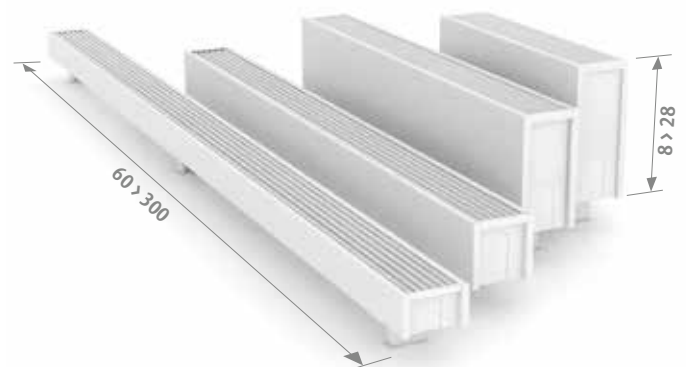

Also available as Mini wall mounted model for low window sills and dwarf walls. See page 56.

DELIVERY

- Easy to install by one person.
- Standard delivery:
 - Low-H₂O heat exchanger, air vent 1/8" and drain plug 1/2"
 - casing in one piece for connection left or right
 - feet in the same colour as the radiator

CONNECTION

- Standard connection: Height 008: opposite end connection, flow left or right
- Other heights: same end connection, left or right connection
- It is not possible to connect to the wall from inside the casing, as the casing includes a closed rear panel.