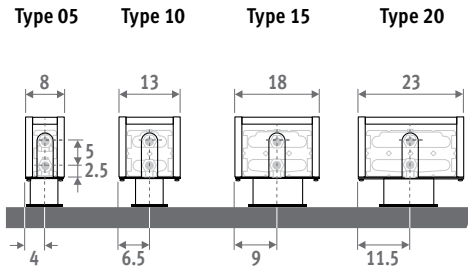

Also available as Mini wall mounted model for low window sills and dwarf walls. See page 56.

MINI FREESTANDING sandblast grey 001

MINI FREESTANDING 

MINI FREESTANDING

DIMENSIONS (in cm)

HEIGHT 008

HEIGHT 013

HEIGHT 023 / 028

ORDERING CODE FIXED FEET

code	height	length	type	colour	foot
MINF . 008	060	09 .	XXX	/XX	
fill in colour code					
FS: fixed feet, height 6.5 cm (only for height 008 and 013)					
FM: fixed feet, height 10 cm					
FL: fixed feet, height 12 cm					

ORDERING CODE ADJUSTABLE FEET

code	height	length	type	colour	foot
MINF . 008	060	09 .	XXX	/XX	
fill in colour code					
AS: adjustable feet, height from 13.5 to 21 cm					
AL: adjustable feet, height from 21.5 to 34 cm					

CONNECTION

- Standard connection: Height 008: opposite end connection, flow left or right
- Other heights: same end connection, left or right connection
- It is not possible to connect to the wall from inside the casing, as the casing includes a closed rear panel.