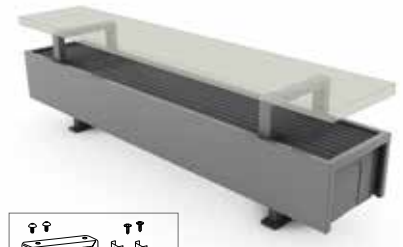

Also available as Mini wall mounted model for low window sills and dwarf walls. See page 56.

DELIVERY

- Easy to install by one person.
- Standard delivery:
 - Low-H₂O heat exchanger, air vent 1/8" and drain plug 1/2"
 - casing in one piece for connection left or right
 - feet in the same colour as the radiator

CONNECTION SETS

Jaga H-valve to the floor for Mini height 013/023/028 for one or two pipe

TRV head and sleeve couplings Eurocone 3/4" included.

set 104 CODE 1-PIPE/2-PIPE €

COLO.HBSF.AW.4... 80,00

COLO.HBSF.JW.4... 86,00

fill in sleeve coupling code
 Precision metal tube 14/1 114
 Precision metal tube 15/1 115
 Precision metal tube 16/1 116
 RPE/ALU tube 16/2 616

Jaga valve to the floor or Mini height 008

- with feet FS (H=6.5 cm): Jaga valve 5090.4407, see page 335. No lockshield possible on the return.
- with feet FM or FL (H=10 or 12 cm): set 222, see page 329.

Other connections:

See chapter "Connection sets and valves" for all connection options and technical information.

FIXING SET FOR SHELF

- Number of sets for casing length:
 - from 060 to 160 cm: min. 2 sets
 - from 180 to 300 cm: min. 3 sets