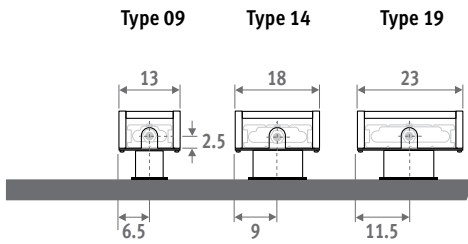

Also available as Mini wall mounted model for low window sills and dwarf walls. See page 56.

MINI FREESTANDING sandblast grey 001

MINI FREESTANDING 

MINI FREESTANDING

DIMENSIONS (in cm)

HEIGHT 008

HEIGHT 013

HEIGHT 023 / 028

ORDERING CODE FIXED FEET

code	height	length	type	colour	foot
MINF . 008	060	09 .	XXX	/XX	
fill in colour code					
FS: fixed feet, height 6.5 cm (only for height 008 and 013)					
FM: fixed feet, height 10 cm					
FL: fixed feet, height 12 cm					

ORDERING CODE ADJUSTABLE FEET

code	height	length	type	colour	foot
MINF . 008	060	09 .	XXX	/XX	
fill in colour code					
AS: adjustable feet, height from 13.5 to 21 cm					
AL: adjustable feet, height from 21.5 to 34 cm					

CONNECTION

- Standard connection: Height 008: opposite end connection, flow left or right
- Other heights: same end connection, left or right connection
- It is not possible to connect to the wall from inside the casing, as the casing includes a closed rear panel.