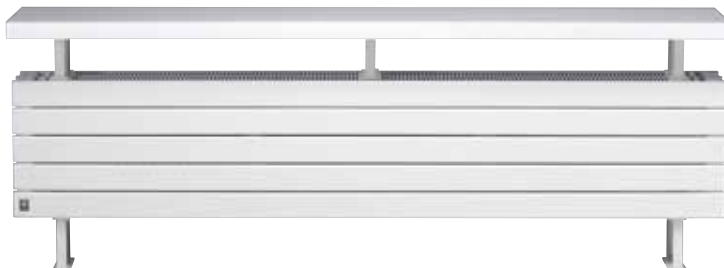

Type	Watts	Watts	€	€
		75/65	55/45	st. colour	other
L H 031					
060	22	571	284	719,00	862,00
	34	1018	481	1129,00	1355,00
080	22	761	379	808,00	969,00
	34	1357	641	1266,00	1518,00
100	22	951	474	895,00	1074,00
	34	1697	802	1401,00	1681,00
120	22	1142	569	972,00	1167,00
	34	2036	962	1537,00	1845,00
140	22	1332	663	1065,00	1278,00
	34	2375	1122	1673,00	2007,00
160	22	1522	758	1147,00	1376,00
	34	2715	1283	1810,00	2171,00
180	22	1713	853	1232,00	1478,00
	34	3054	1443	1946,00	2335,00
200	22	1903	948	1315,00	1579,00
	34	3393	1603	2082,00	2498,00
220	22	2093	1042	1428,00	1713,00
	34	3733	1763	2246,00	2696,00
240	22	2283	1137	1512,00	1815,00
	34	4072	1924	2382,00	2858,00
260	22	2474	1232	1600,00	1920,00
	34	4411	2084	2518,00	3022,00
280	22	2664	1327	1689,00	2027,00
	34	4751	2244	2654,00	3186,00
300	22	2854	1421	1776,00	2131,00
	34	5090	2404	2790,00	3349,00

EN442 output at 20°C room temperature

Panel Plus freestanding is available from height 6 cm up to 31 cm and length 60 cm up to 460 cm. See: www.jaga.com

PANEL PLUS BENCH RADIATOR

Bench not included

code height length type colour conn.
PPHF . 031 120 34 . XXX /18 /BE
fill in colour code —┘

	Type	Watts	Watts	€	€
		75/65	55/45	st. colour	other
L H 031					
120	34	2199	1149	1600,00	1920,00
160	34	2932	1532	1897,00	2276,00
200	34	3665	1915	2168,00	2603,00
240	34	4398	2298	2470,00	2963,00
280	34	5131	2681	2767,00	3320,00

Bench not included EN442 output at 20°C room temperature