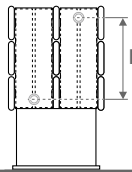

Horizontal version: see p. 68.
Vertical version: see p. 112.

PANEL PLUS FREESTANDING height 18 cm,
sandblast grey 001

PANEL PLUS FREESTANDING 

PANEL PLUS FREESTANDING

DIMENSIONS (in cm)

PANEL PLUS FREESTANDING

- standard connection
- variant

H	12	18	>18
B	7.5	10 > 13	12 > 17

Type 22

Type 34

BENCH RADIATOR

L	T	S*	V*
120	99.0	2	2
160	69.5	3	2
200	89.5	3	2
240	109.5	3	3
280	86.5	4	3

* S = number of bench supports,
V = number of feet

DELIVERY

Standard delivery

- connection 18 underneath
- standard feet for installation on finished floor
- chrome-plated air vent and drain plug G1/2"
- pre-mounted grille

Standard delivery bench radiator