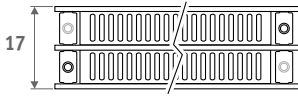

Horizontal version: see p. 68.
Vertical version: see p. 112.

PANEL PLUS FREESTANDING height 18 cm,
sandblast grey 001

PANEL PLUS FREESTANDING 

PANEL PLUS FREESTANDING

DIMENSIONS (in cm)

PANEL PLUS FREESTANDING

- standard connection
- variant

H	12	18	>18
B	7.5	10 > 13	12 > 17

Type 22

Type 34

BENCH RADIATOR

L	T	S*	V*
120	99.0	2	2
160	69.5	3	2
200	89.5	3	2
240	109.5	3	3
280	86.5	4	3

* S = number of bench supports,
V = number of feet