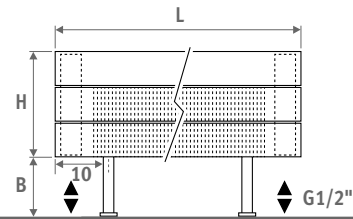

Horizontal version: see p. 68.
Vertical version: see p. 112.

PANEL PLUS FREESTANDING height 18 cm,
sandblast grey 001

PANEL PLUS FREESTANDING 

PANEL PLUS FREESTANDING

DIMENSIONS (in cm)

PANEL PLUS FREESTANDING

- standard connection
- variant

H	12	18	>18
B	7.5	10 > 13	12 > 17

Type 22

Type 34

BENCH RADIATOR

L	T	S*	V*
120	99.0	2	2
160	69.5	3	2
200	89.5	3	2
240	109.5	3	3
280	86.5	4	3

* S = number of bench supports,
V = number of feet

Other colours: see colour chart.

CONNECTION

Code:

1° number = flow

2° number = return

Standard connection:

Code 18, reversible 18 or 81

Other connections (no surcharge):