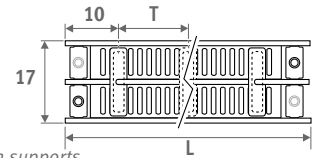

Horizontal version: see p. 68.
Vertical version: see p. 112.

PANEL PLUS FREESTANDING height 18 cm,
sandblast grey 001

PANEL PLUS FREESTANDING 

PANEL PLUS FREESTANDING

DIMENSIONS (in cm)

PANEL PLUS FREESTANDING

- standard connection
- variant

H	12	18	>18
B	7.5	10 > 13	12 > 17

Type 22

Type 34

BENCH RADIATOR

L	T	S*	V*
120	99.0	2	2
160	69.5	3	2
200	89.5	3	2
240	109.5	3	3
280	86.5	4	3

* S = number of bench supports,
V = number of feet

DELIVERY

Standard delivery

- connection 18 underneath
- standard feet for installation on finished floor
- chrome-plated air vent and drain plug G1/2"
- pre-mounted grille

Standard delivery bench radiator