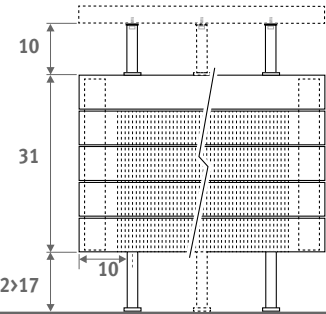

Horizontal version: see p. 68.
Vertical version: see p. 112.

PANEL PLUS FREESTANDING height 18 cm,
sandblast grey 001

PANEL PLUS FREESTANDING 

PANEL PLUS FREESTANDING

DIMENSIONS (in cm)

PANEL PLUS FREESTANDING

- standard connection
- variant

H	12	18	>18
B	7.5	10 > 13	12 > 17

Type 22

Type 34

BENCH RADIATOR

L	T	S*	V*
120	99.0	2	2
160	69.5	3	2
200	89.5	3	2
240	109.5	3	3
280	86.5	4	3

* S = number of bench supports,
V = number of feet