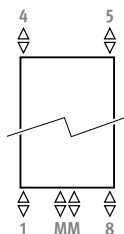

DIMENSIONS (in cm)

- standard connection
- variant

DELIVERY

- universal central connection MM and 18/81 underneath
- standard and extended wall fixings included
- chrome-plated air vent and 3 drain plugs G1/2"

COLOURS

Environmentally friendly, scratch-resistant, high UV resistant powder coating.

Standard colours:

1. traffic white RAL 9016 (333), smooth satin matt
   - sandblast grey (001), fine texture metallic
2. Other colours: see colour chart.

CONNECTION

Code:

1° number = flow

2° number = return

Standard connection:

Universal central connection at the bottom, code MM, flow left or right. Connection 18 or 81 at the bottom is also possible with code MM.

Top connection (no surcharge): enter code 45 or 54, provide an air vent on the central heating pipework.

CONNECTION SETS

Connection to the wall with Deco-Pro valve

TRV head and sleeve couplings included.

set	DESCRIPTION	€
48	BRUSHED STAINLESS STEEL	
	CODE.PW3.PS.1...	245,00
41	CHROME	
	CODE.PW3.AW.1...	158,00
	CODE.PW3.AC.1...	172,00

fill in sleeve coupling code

Precision metal tube 15/1	115
Precision metal tube 16/1	116
Precision metal tube 18/1	118
RPE/ALU tube 16/2	316
RPE/ALU tube 18/2	318

Other connections:

See chapter "Connection sets and valves Eyecatchers" for all connection options and technical information

code height length colour conn.
PPVW . 180 024 . XXX /MM
fill in colour code —