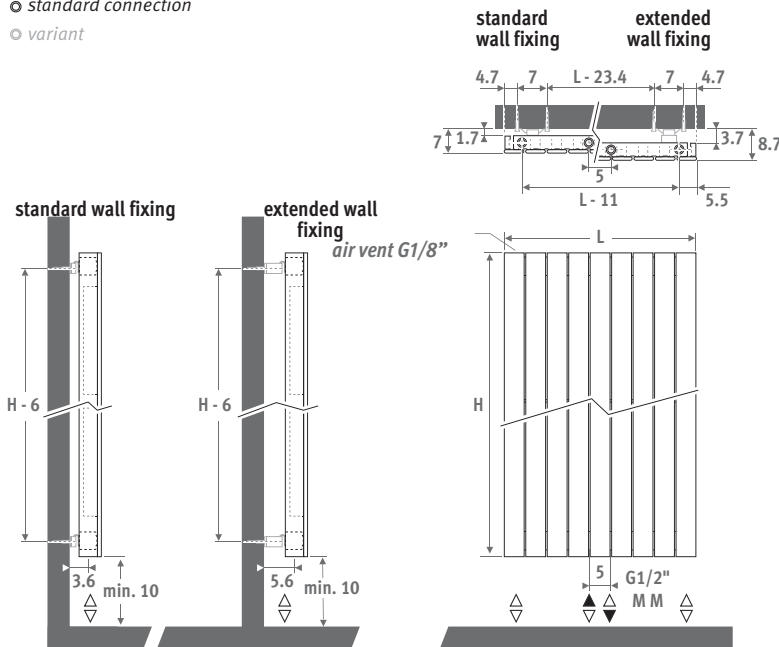

Horizontal version: see p. 68.  
Freestanding version: see p. 160.

**PANEL PLUS VERTICAL** traffic white 333

PANEL PLUS 

## DIMENSIONS (in cm)

- standard connection
- variant

## DELIVERY

- universal central connection MM and 18/81 underneath
- standard and extended wall fixings included
- chrome-plated air vent and 3 drain plugs G1/2"