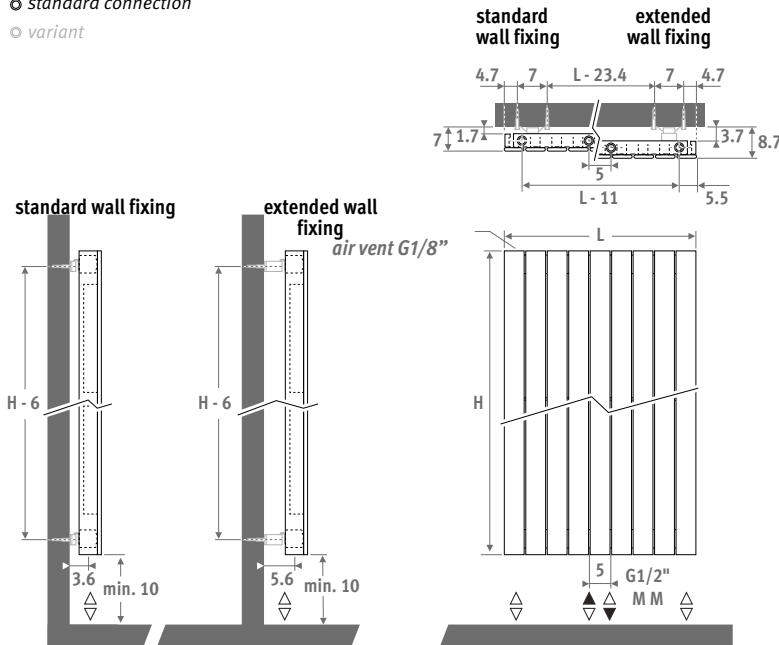

Horizontal version: see p. 68.
Freestanding version: see p. 156.

PANEL PLUS VERTICAL traffic white 333

PANEL PLUS 

DIMENSIONS (in cm)

- standard connection
- variant

DELIVERY

- universal central connection MM and 18/81 underneath
- standard and extended wall fixings included
- chrome-plated air vent and 3 drain plugs G1/2"

CONNECTION

Code:

1° number = flow

2° number = return

Standard connection:

Universal central connection at the bottom, code MM, flow left or right. Connection 18 or 81 at the bottom is also possible with code MM.