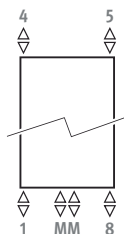

DIMENSIONS (in cm)

- standard connection
- variant

DELIVERY

- universal central connection MM and 18/81 underneath
- standard and extended wall fixings included
- chrome-plated air vent and 3 drain plugs G1/2"

COLOURS

Environmentally friendly, scratch-resistant, high UV resistant powder coating.

Standard colours:

1. traffic white RAL 9016 (333), smooth satin matt
   - sandblast grey (001), fine texture metallic
2. Other colours: see colour chart.

CONNECTION

Code:

1° number = flow

2° number = return

Standard connection:

Universal central connection at the bottom, code MM, flow left or right. Connection 18 or 81 at the bottom is also possible with code MM.

Top connection (no surcharge): enter code 45 or 54, provide an air vent on the central heating pipework.

CONNECTION SETS

Connection to the wall with Deco-Pro valve

TRV head and sleeve couplings included.

set	DESCRIPTION	PRICE (€)
48	BRUSHED STAINLESS STEEL	
	CODE.PW3.PS.1...	238,00
41	CHROME	
	CODE.PW3.AW.1...	153,00
	CODE.PW3.AC.1...	167,00
fill in sleeve coupling code		
	Precision metal tube 15/1	115
	Precision metal tube 16/1	116
	Precision metal tube 18/1	118
	RPE/ALU tube 16/2	316
	RPE/ALU tube 18/2	318

Other connections:

See chapter "Connection sets and valves Eyecatchers" for all connection options and technical information

code height length colour conn.
PPVW . 180 024 . XXX /MM
fill in colour code —|