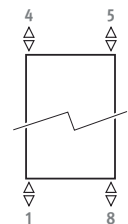

Other colours: see colour chart.

**CONNECTION**

Code:

1° number = flow

2° number = return

Standard connection:

Code 18, reversible 18 or 81

Other connections (no surcharge)

- top connection: the Accolade is symmetrical and can be mounted either way up. Insert pipe to be mounted in the return. It is delivered without surcharge if connection code 45 or 54 is specified instead of 18. An air vent has to be provided on the central heating pipework.
- single point connection: see chapter "Connection set & Valves" - set 81 or 82.
- electric heating element and mixed application: see "Parts & Options"