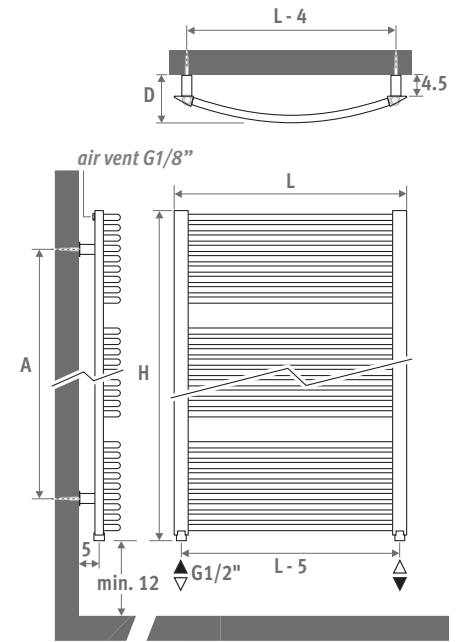

**jaga**

*Eyecatchers*

**ACCOLADE SANI**

€ 2019.EX

**A SOFT WARMTH IN A DISTINCTIVE FORM!**  
 An organic gently curved design with the subtle simplicity of triangular collectors.

**DIMENSIONS** (in cm)

L	D	H	A
050	10.3	089	67.0
065	10.6	122	101.1
080	10.7	153	131.5
095	11.0	181	137.0
		215	137.0

Other colours: see colour chart.

**CONNECTION**

Code:

1° number = flow

2° number = return

Standard connection:

Code 18, reversible 18 or 81

Other connections (no surcharge)

### Connection set to the wall Jaga Danfoss double angled

TRV head and sleeve couplings included.

set <b>88</b>	<b>To the wall</b>	€
	CODE.DHR.CD.1...	<b>177,40</b>

fill in sleeve coupling code

- Precision metal tube 15/1 **115**
- Precision metal tube 16/1 **116**
- Precision metal tube 18/1 **118**
- RPE/ALU tube 16/2 **316**
- RPE/ALU tube 18/2 **318**

## ACCOLADE SANI

code	height	length	colour	conn.
<b>ACSW . 089</b>	<b>050</b>	<b>. XXX</b>	<b>/18</b>	
fill in colour code —				

	Watts	Watts	€	€
	<b>75/65</b>	<b>55/45</b>	st. colour	other

<b>L</b>	<b>H 089</b>			
<b>050</b>	502	260	<b>585,20</b>	<b>702,20</b>
<b>065</b>	629	325	<b>688,70</b>	<b>826,30</b>
<b>080</b>	756	391	<b>718,30</b>	<b>862,10</b>
<b>095</b>	883	457	<b>757,70</b>	<b>909,30</b>