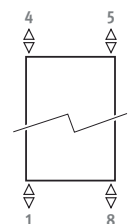

## DIMENSIONS (in cm)

L	D	H	A
050	10.3	089	67.0
065	10.6	122	101.1
080	10.7	153	131.5
095	11.0	181	137.0
		215	137.0

## CONNECTION

Code:

1° number = flow

2° number = return

Standard connection:

Code 18, reversible 18 or 81

Other connections (no surcharge)

- top connection: