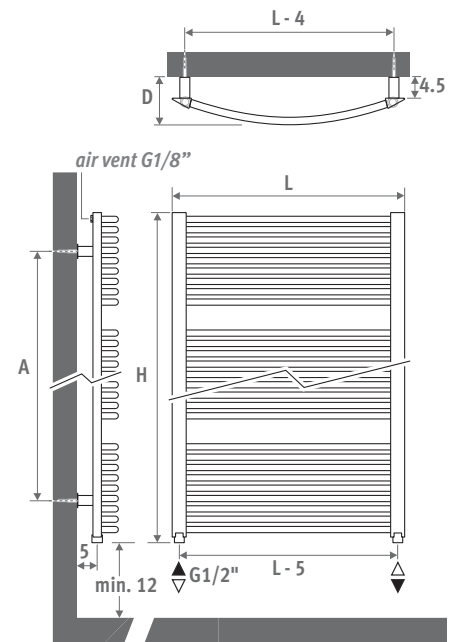

## DIMENSIONS (in cm)

L	D	H	A
050	10.3	089	67.0
065	10.6	122	101.1
080	10.7	153	131.5
095	11.0	181	137.0
		215	137.0

## DELIVERY

- connection 18/81 below
- wall fixing
- chrome-plated air vent G 1/8"

## CONNECTION

Code:

1° number = flow

2° number = return

Standard connection:

Code 18, reversible 18 or 81

Other connections (no surcharge)

- top connection:

### Connection set to the wall Jaga Danfoss double angled

TRV head and sleeve couplings included.

<b>set 88</b>	<b>To the wall</b>	€
	CODE.DHR.CD.1...	<b>177,40</b>

fill in sleeve coupling code

Precision metal tube 15/1	<b>115</b>
Precision metal tube 16/1	<b>116</b>
Precision metal tube 18/1	<b>118</b>
RPE/ALU tube 16/2	<b>316</b>
RPE/ALU tube 18/2	<b>318</b>