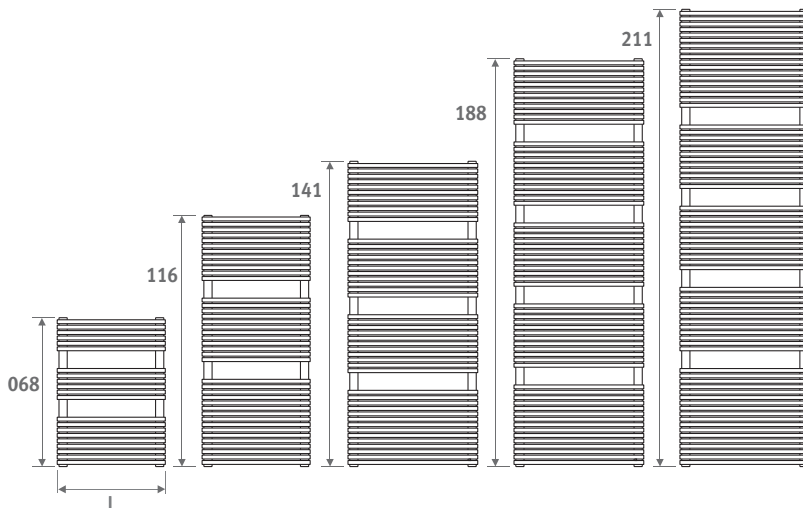

CONNECTION SETS

Connection set to the wall Jaga Deco Double angled

TRV head and sleeve couplings included.

set 35	CHROME	€
	CODE.JH2.AW.1...	148,40
	CODE.JH2.AC.1...	162,60
<i>fill in sleeve coupling code</i>		
	Precision metal tube 15/1	115
	Precision metal tube 16/1	116
	Precision metal tube 18/1	118
	RPE/ALU tube 16/2	316
	RPE/ALU tube 18/2	318

Other connection sets and sleeve couplings

See chapter "Connection sets and valves" for all connection options and technical information.

NAUTICA

LACQUERED

code	height	length	colour conn.	
NAUW.	068	050.	XXX	/18
<i>fill in colour code</i>				
	Watts	Watts	€	€
	75/65	55/45	st. colour	other
L H 068				
050	404	217	604,40	725,30
060	---	---	---	---
080	---	---	---	---
L H 116				
050	723	382	687,60	825,00
060	843	444	715,10	858,00
080	---	---	---	---
L H 141				
050	850	447	863,40	1036,00
060	991	523	909,50	1091,40
080	---	---	---	---
L H 188				
050	1104	576	1083,30	1299,80
060	1315	693	1127,90	1353,50
080	---	---	---	---
L H 211				
050	---	---	---	---
060	1468	774	1181,40	1417,70
080	1887	994	1264,60	1517,80

ARISTOCRAT

POLISHED STAINLESS STEEL GLOSSY

code	colour	conn.	
ARIW...	010	/18	
<i>fill in colour code</i>			
	Watts	Watts	€
	75/65	55/45	
H 068			
	267	144	1351,90
	---	---	---
	---	---	---
H 116			
	490	256	1636,30
	---	---	---
	---	---	---
H 141			
	---	---	---
	702	361	1929,50
	---	---	---
H 188			
	---	---	---
	927	486	2774,80
	---	---	---
H 211			
	---	---	---
	1029	537	2816,30
	1371	724	2934,00

BRUSHED STAINLESS STEEL MATT

code	colour	conn.	
ARIW...	011	/18	
<i>fill in colour code</i>			
	Watts	Watts	€
	75/65	55/45	
H 068			
	318	168	1351,90
	---	---	---
	---	---	---
H 116			
	553	289	1636,30
	---	---	---
	---	---	---
H 141			
	---	---	---
	734	377	1929,50
	---	---	---
H 188			
	---	---	---
	1009	532	2774,80
	---	---	---
H 211			
	---	---	---
	1094	580	2816,30
	1500	782	2934,00

EN442 output at 20°C room temperature