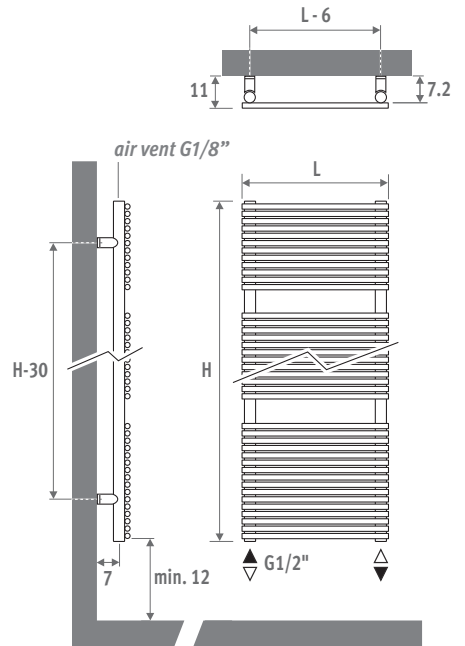

jaga

Eyecatchers

ARISTOCRAT & NAUTICA

€ 2019.EX

DIMENSIONS (in cm)

DELIVERY

- connection 18/81 below
- wall fixing
- chrome-plated air vent and drain plug G1/2"

COLOURS

Other colours: see colour chart.

CONNECTION

Code:

1° number = flow

2° number = return

Standard connection:

Code 18, reversible 18 or 81

Other connections (no surcharge):

TRV head and sleeve couplings included.

set 35	CHROME	€
	CODE.JH2.AW.1...	148,40
	CODE.JH2.AC.1...	162,60
<i>fill in sleeve coupling code</i>		
	Precision metal tube 15/1	115
	Precision metal tube 16/1	116
	Precision metal tube 18/1	118
	RPE/ALU tube 16/2	316
	RPE/ALU tube 18/2	318

Other connection sets and sleeve couplings

See chapter "Connection sets and valves" for all connection options and technical information.

NAUTICA

LACQUERED

code	height	length	colour conn.	
NAUW.	068	050.	XXX	/18
<i>fill in colour code</i>				
	Watts	Watts	€	€
	75/65	55/45	st. colour	other
L H 068				
050	404	217	604,40	725,30
060	---	---	---	---
080	---	---	---	---
L H 116				
050	723	382	687,60	825,00
060	843	444	715,10	858,00
080	---	---	---	---
L H 141				
050	850	447	863,40	1036,00
060	991	523	909,50	1091,40
080	---	---	---	---
L H 188				
050	1104	576	1083,30	1299,80
060	1315	693	1127,90	1353,50
080	---	---	---	---
L H 211				
050	---	---	---	---
060	1468	774	1181,40	1417,70
080	1887	994	1264,60	1517,80