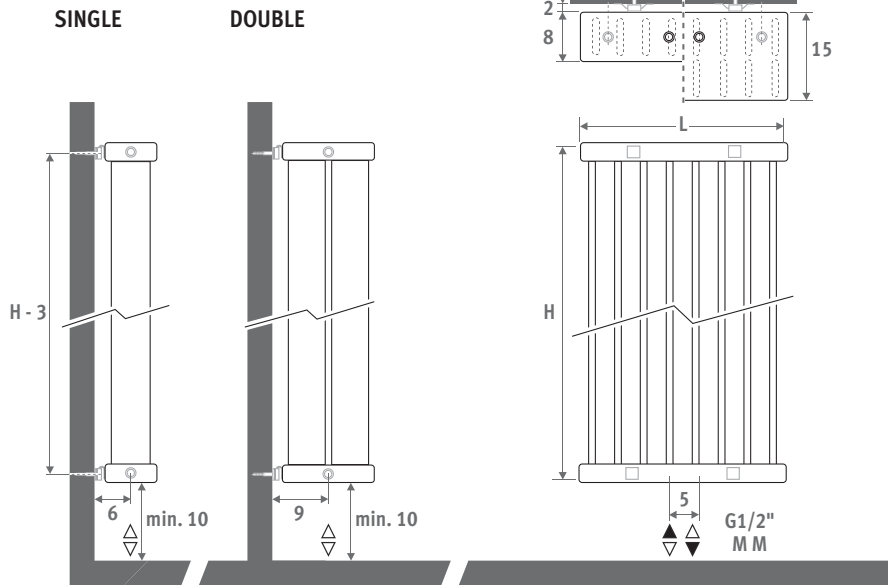

DECO SPACE

DIMENSIONS (in cm)

SINGLE DOUBLE

- standard connection
- variant

DELIVERY

- central connection MM underneath
- wall fixing
- chrome-plated air vent and drain plug G1/2"

COLOURS

Environmentally friendly, scratch-resistant, high UV resistant powder coating.

Standard colours:

1. traffic white RAL 9016 (333), smooth satin matt
   - sandblast grey (001), fine texture metallic
2. Other colours: see colour chart.

CONNECTION

Code:
1° number = flow
2° number = return

Standard connection:
central connection MM
below or on top, flow left or right.

Other connections (no surcharge):

- bottom connection: enter code 18 or 81
- top connection: enter code 45 or 54
- side connection: specify 32, 67, 41 or 58 instead of MM. Code 32 or 67 not suitable for the perpendicular to the wall model (SVSS/ SVDS)!
- cross-over connection: enter code 51 or 48

CONNECTION SETS

Connection to the wall with Deco-Pro valve

TRV head and sleeve couplings included.

set	DESCRIPTION	PRICE
48	BRUSHED STAINLESS STEEL	€
	CODE.PW3.PS.1...	231,20
41	CHROME	€
	CODE.PW3.AW.1...	148,40
	CODE.PW3.AC.1...	162,60
<i>fill in sleeve coupling code</i>		
	Precision metal tube 15/1	115
	Precision metal tube 16/1	116
	Precision metal tube 18/1	118
	RPE/ALU tube 16/2	316
	RPE/ALU tube 18/2	318

Other connections:

See chapter "Connection sets and valves" for all connection options and technical information

OPTIONS

Towel rail in chrome-plated aluminium

CODE	L	min. L radiator	€
Deco Space Single			
9091.013560	56	52	216,70
9091.013660	66	64	216,70
Deco Space Double			
9091.023560	56	52	216,70
9091.023660	66	64	216,70

Hat rack chrome-plated aluminium

CODE	L	min. L radiator	€
Deco Space Single			
9091.012560	56	52	249,70
9091.012660	66	64	249,70
Deco Space Double			
9091.022560	56	52	249,70
9091.022660	66	64	249,70