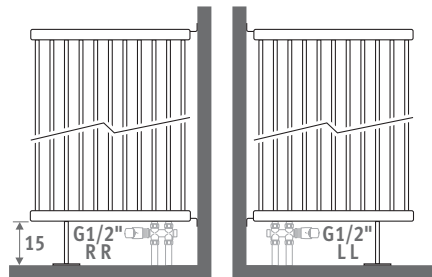

CODE	€	
	st. colour	other
Deco Space Single SVSS.HHHLLL.XXX/RR	84,00	101,00
SVSS.HHHLLL.XXX/LL	84,00	101,00
Deco Space Double SVDS.HHHLLL.XXX/RR	84,00	101,00
SVDS.HHHLLL.XXX/LL	84,00	101,00

Deco Space is available from height 120 cm up to 300 cm and from length 32 cm up to 120 cm. See: www.jaga.com

code	height	length	colour	conn.
SVSW . 180	032 . XXX	/MM		
fill in colour code				

L	H 180	Watts	Watts	€	€
		75/65	55/45	st. colour	other
032		884	457	522,00	626,00
040		1105	571	632,00	758,00
048		1326	686	744,00	893,00
056		1547	800	853,00	1024,00
064		1768	914	963,00	1155,00
072		1989	1029	1074,00	1289,00
080		2210	1143	1183,00	1420,00
096		2652	1371	1403,00	1684,00

L	H 192	Watts	Watts	€	€
		75/65	55/45	st. colour	other
032		939	486	542,00	651,00
040		1174	608	658,00	789,00
048		1409	730	772,00	926,00
056		1644	851	887,00	1064,00
064		1878	973	1002,00	1202,00
072		2113	1094	1117,00	1340,00
080		2348	1216	1232,00	1478,00
096		2818	1459	1461,00	1753,00

L	H 200	Watts	Watts	€	€
		75/65	55/45	st. colour	other
032		976	506	556,00	667,00
040		1220	632	674,00	809,00
048		1464	759	792,00	950,00
056		1708	885	909,00	1091,00
064		1952	1011	1027,00	1232,00
072		2196	1138	1145,00	1374,00
080		2440	1264	1263,00	1516,00
096		2928	1517	1501,00	1801,00

L	H 220	Watts	Watts	€	€
		75/65	55/45	st. colour	other
032		1066	554	589,00	706,00
040		1332	692	713,00	856,00
048		1598	830	840,00	1008,00
056		1865	969	967,00	1161,00
064		2131	1107	1092,00	1310,00
072		2398	1246	1218,00	1462,00
080		2664	1384	1344,00	1613,00
096		3197	1661	1597,00	1916,00

L	H 240	Watts	Watts	€	€
		75/65	55/45	st. colour	other
032		1153	600	620,00	744,00
040		1441	750	753,00	903,00
048		1729	900	888,00	1066,00
056		2017	1050	1023,00	1227,00
064		2306	1200	1157,00	1389,00
072		2594	1350	1290,00	1547,00
080		2882	1500	1425,00	1710,00
096		3458	1800	1693,00	2032,00

L	H 260	Watts	Watts	€	€
		75/65	55/45	st. colour	other
032		1237	646	651,00	781,00
040		1546	807	794,00	953,00
048		1855	968	936,00	1124,00
056		2164	1129	1078,00	1294,00
064		2474	1291	1221,00	1465,00
072		2783	1452	1363,00	1636,00
080		3092	1614	1506,00	1807,00
096		3710	1936	1791,00	2149,00

code	height	length	colour	conn.
SVDW . 180	032 . XXX	/MM		
fill in colour code				

L	H 180	Watts	Watts	€	€
		75/65	55/45	st. colour	other
032		1418	717	1044,00	1252,00
040		1772	896	1264,00	1517,00
048		2126	1074	1488,00	1785,00
056		2481	1254	1707,00	2048,00
064		2835	1433	1925,00	2310,00
072		3190	1612	2148,00	2578,00
080		3544	1791	2367,00	2840,00
096		4253	2149	2807,00	3368,00

L	H 192	Watts	Watts	€	€
		75/65	55/45	st. colour	other
032		1500	758	1085,00	1302,00
040		1875	948	1315,00	1578,00
048		2250	1137	1544,00	1853,00
056		2625	1327	1774,00	2129,00
064		3000	1516	2004,00	2405,00
072		3375	1706	2233,00	2680,00
080		3750	1895	2463,00	2956,00
096		4500	2274	2922,00	3507,00

L	H 200	Watts	Watts	€	€
		75/65	55/45	st. colour	other
032		1554	786	1111,00	1334,00
040		1943	982	1348,00	1618,00
048		2332	1179	1584,00	1901,00
056		2720	1375	1818,00	2182,00
064		3109	1572	2054,00	2465,00
072		3497	1768	2290,00	2748,00
080		3886	1965	2527,00	3032,00
096		4663	2358	3002,00	3602,00