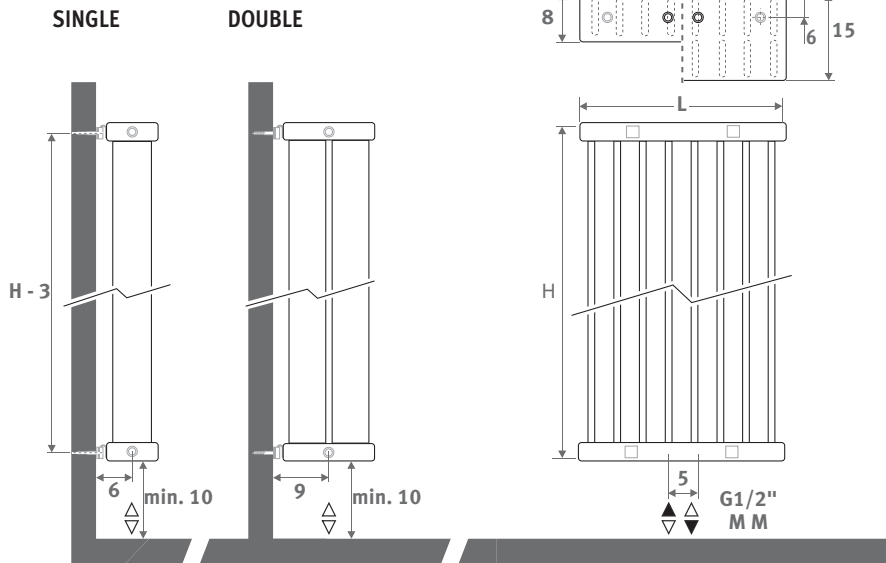

DECO SPACE

DIMENSIONS (in cm)

- standard connection
- variant

SINGLE DOUBLE