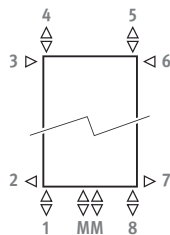

Standard colours:

- traffic white RAL 9016 (333), smooth satin matt
 - sandblast grey (001), fine texture metallic
- Other colours: see colour chart.

CONNECTION

Code:
1° number = flow
2° number = return

Standard connection:
central connection MM
below or on top, flow left
or right.