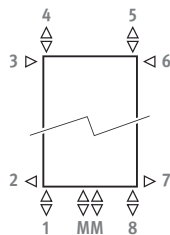

Standard colours:

- traffic white RAL 9016 (333), smooth satin matt
 - sandblast grey (001), fine texture metallic
- Other colours: see colour chart.

CONNECTION

Code:
1° number = flow
2° number = return

Standard connection:
central connection MM
below or on top, flow left or right.