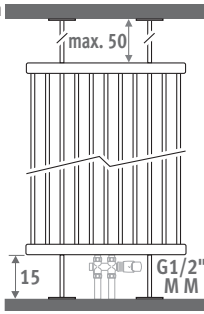

DOUBLE

SURCHARGE FREESTANDING MODEL

For radiators from 56 cm length.

Height max. 220 cm.

Delivery:

- 2 feet
 - 2 ceiling fixings
 - connection MM G1/2"
- Recommended connection set: set 42

CODE	€	
	st. colour	other
Deco Space Single SVSF.HHHLLL.XXX/MM	113,00	135,00
Deco Space Double SVDF.HHHLLL.XXX/MM	113,00	135,00

SURCHARGE PERPENDICULAR TO THE WALL

For radiators from 56 cm up to 96 cm length.

Height max. 220 cm.

Connection code: specify code LL or RR instead of MM.

Delivery:

- 1 foot
- 2 side fixings
- connection LL or RR G1/2"