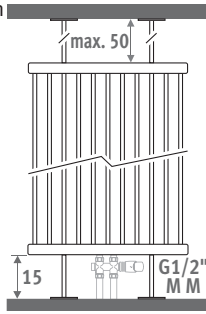

DOUBLE

SURCHARGE FREESTANDING MODEL

For radiators from 56 cm length.

Height max. 220 cm.

Delivery:

- 2 feet
 - 2 ceiling fixings
 - connection MM G1/2"
- Recommended connection set: set 42

CODE	€	
	st. colour	other
Deco Space Single SVSF.HHHLLL.XXX/MM	109,30	131,10
Deco Space Double SVDF.HHHLLL.XXX/MM	109,30	131,10

SURCHARGE PERPENDICULAR TO THE WALL

For radiators from 56 cm up to 96 cm length.

Height max. 220 cm.

Connection code: specify code LL or RR instead of MM.

Delivery:

- 1 foot
 - 2 side fixings
 - connection LL or RR G1/2"
- Recommended connection set: set 42

code	height	length	colour	conn.
SVSW .	180	032 .	XXX	/MM
fill in colour code—				

L	H 180	Watts	Watts	€	€
		75/65	55/45	st. colour	other
032		884	457	506,50	607,80
040		1105	571	613,70	736,30
048		1326	686	722,20	866,60
056		1547	800	828,50	994,10
064		1768	914	934,50	1121,50
072		1989	1029	1043,00	1251,40
080		2210	1143	1148,90	1378,70
096		2652	1371	1362,50	1634,90