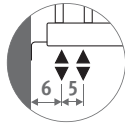

DOUBLE

SURCHARGE FREESTANDING MODEL

For radiators from 56 cm length.

Height max. 220 cm.

Delivery:

- 2 feet
 - 2 ceiling fixings
 - connection MM G1/2"
- Recommended connection set: set 42

CODE	€	
	st. colour	other
Deco Space Single SVSF.HHHLLL.XXX/MM	109,30	131,10
Deco Space Double SVDF.HHHLLL.XXX/MM	109,30	131,10

SURCHARGE PERPENDICULAR TO THE WALL

For radiators from 56 cm up to 96 cm length.

Height max. 220 cm.

Connection code: specify code LL or RR instead of MM.

Delivery:

- 1 foot
 - 2 side fixings
 - connection LL or RR G1/2"
- Recommended connection set: set 42