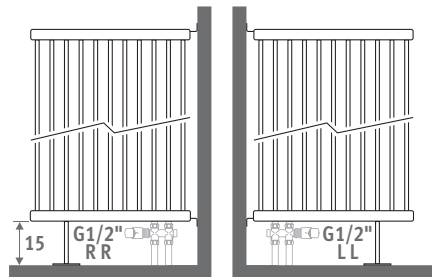

DOUBLE

SURCHARGE FREESTANDING MODEL

For radiators from 56 cm length.

Height max. 220 cm.

Delivery:

- 2 feet
 - 2 ceiling fixings
 - connection MM G1/2"
- Recommended connection set: set 42

CODE	€	
	st. colour	other
Deco Space Single SVSF.HHHLLL.XXX/MM	109,30	131,10
Deco Space Double SVDF.HHHLLL.XXX/MM	109,30	131,10

SURCHARGE PERPENDICULAR TO THE WALL

For radiators from 56 cm up to 96 cm length.

Height max. 220 cm.

Connection code: specify code LL or RR instead of MM.

Delivery:

- 1 foot
 - 2 side fixings
 - connection LL or RR G1/2"
- Recommended connection set: set 42

CODE	€	
	st. colour	other
Deco Space Single SVSS.HHHLLL.XXX/RR	82,00	98,40
SVSS.HHHLLL.XXX/LL	82,00	98,40
Deco Space Double SVDS.HHHLLL.XXX/RR	82,00	98,40
SVDS.HHHLLL.XXX/LL	82,00	98,40

Deco Space is available from height 120 cm up to 300 cm and from length 32 cm up to 120 cm. See: www.jaga.com

code	height	length	colour	conn.
SVSW .	180	032 .	XXX	/MM
fill in colour code—				

L	H 180	Watts	Watts	€	€
		75/65	55/45	st. colour	other
032		884	457	506,50	607,80
040		1105	571	613,70	736,30
048		1326	686	722,20	866,60
056		1547	800	828,50	994,10
064		1768	914	934,50	1121,50
072		1989	1029	1043,00	1251,40
080		2210	1143	1148,90	1378,70
096		2652	1371	1362,50	1634,90