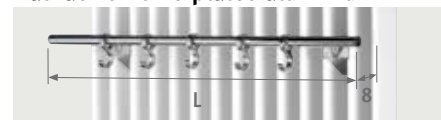

CODE	L	min. L radiator	€
Deco Space Single			
9091.012560	56	52	265,00
9091.012660	66	64	265,00
Deco Space Double			
9091.022560	56	52	265,00
9091.022660	66	64	265,00