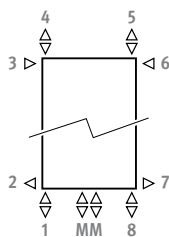

# DECO SPACE

DIMENSIONS (in cm)

### CONNECTION

Code:

- 1° number = flow
- 2° number = return

Standard connection: central connection MM below or on top, flow left or right.

Other connections (no surcharge):

- bottom connection: enter code 18 or 81
- top connection: enter code 45 or 54
- side connection: specify 32, 67, 41 or 58 instead of MM. Code 32 or 67 not suitable for the perpendicular to the wall model (SVSS/ SVDS)!
- cross-over connection: enter code 51 or 48