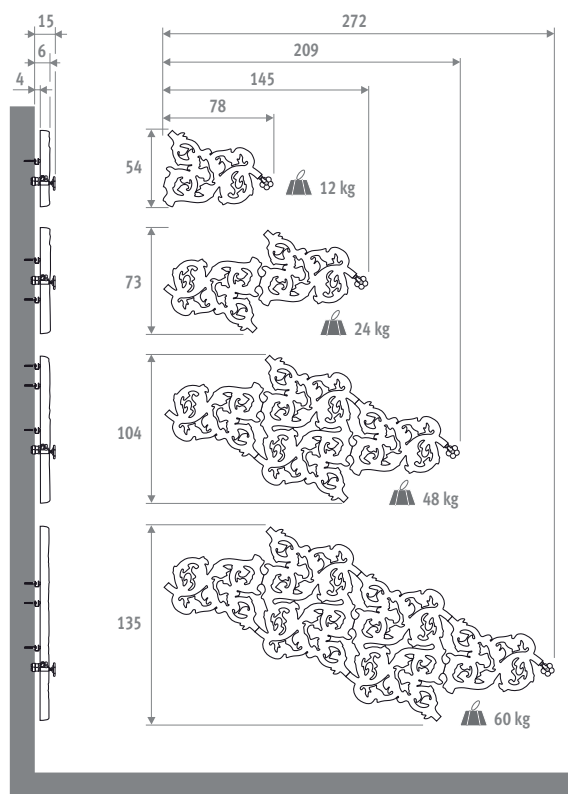

Design by Joris Laarman.

HEATWAVE

HEATWAVE

DIMENSIONS (in cm)

The Heatwave can be mounted in any orientation through 360°.

code	model	colour
HEAW . 001	OS	XXX
fill in colour code _____		

Model	Watts	Watts	€	€
	75/65	55/45	st. colour	other
OS	232	126	1703,00	2044,00
OM	430	236	2919,00	3503,00
OL	820	449	5595,00	6715,00
XL	1255	709	7907,00	9488,00